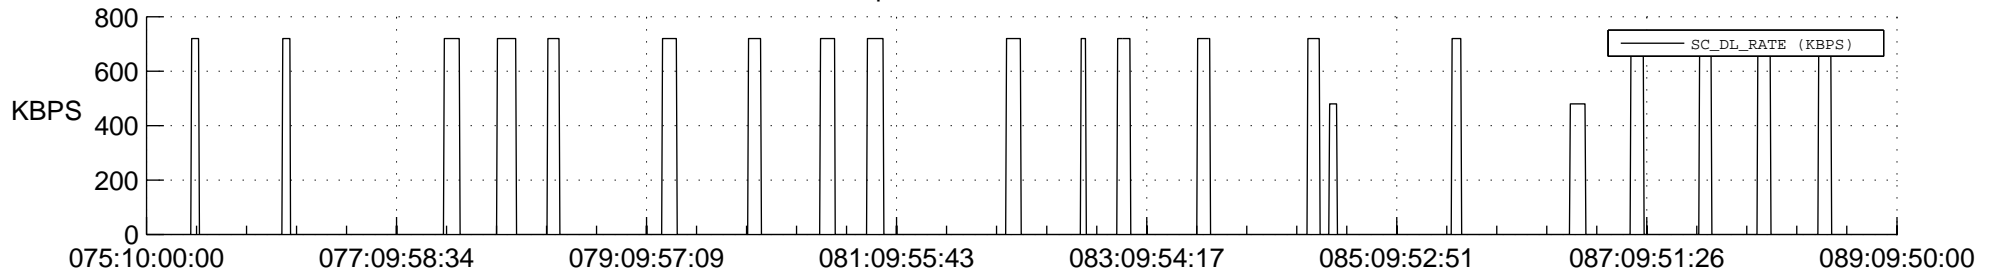

STEREO AHEAD SSR PCT Full Prediction

SWAVES_Percent_Full_Prediction

IMPACT_Percent_Full_Prediction

PLASTIC_Percent_Full_Prediction

Spacecraft_DownLink_Rate

Ground Time (2021:075:10:00:00.000 -2021:089:09:50:00.000)