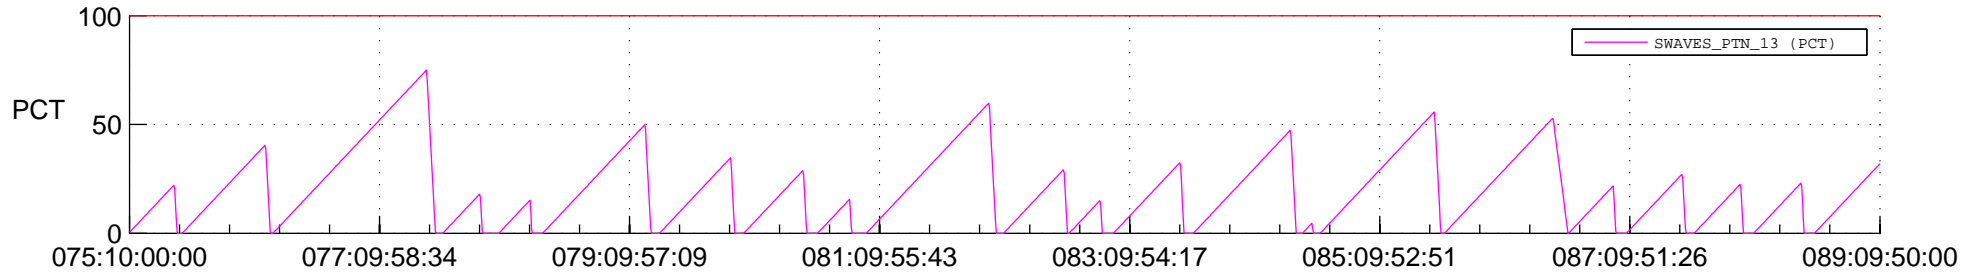

STEREO AHEAD SSR PCT Full Prediction

SWAVES_Percent_Full_Prediction

IMPACT_Percent_Full_Prediction

PLASTIC_Percent_Full_Prediction

Spacecraft_DownLink_Rate

Ground Time (2021:075:10:00:00.000 -2021:089:09:50:00.000)