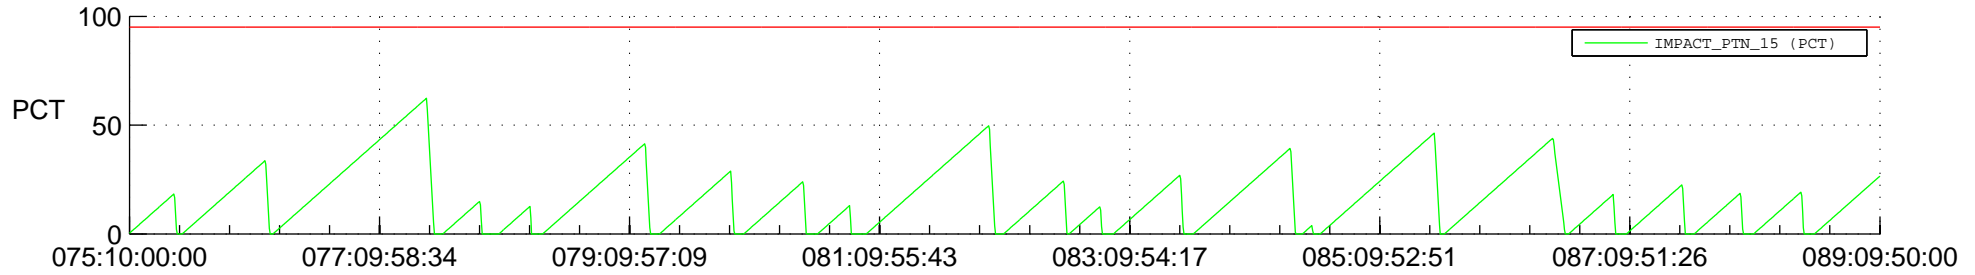

STEREO AHEAD SSR PCT Full Prediction

SWAVES_Percent_Full_Prediction

IMPACT_Percent_Full_Prediction

PLASTIC_Percent_Full_Prediction

Spacecraft_DownLink_Rate

Ground Time (2021:075:10:00:00.000 -2021:089:09:50:00.000)