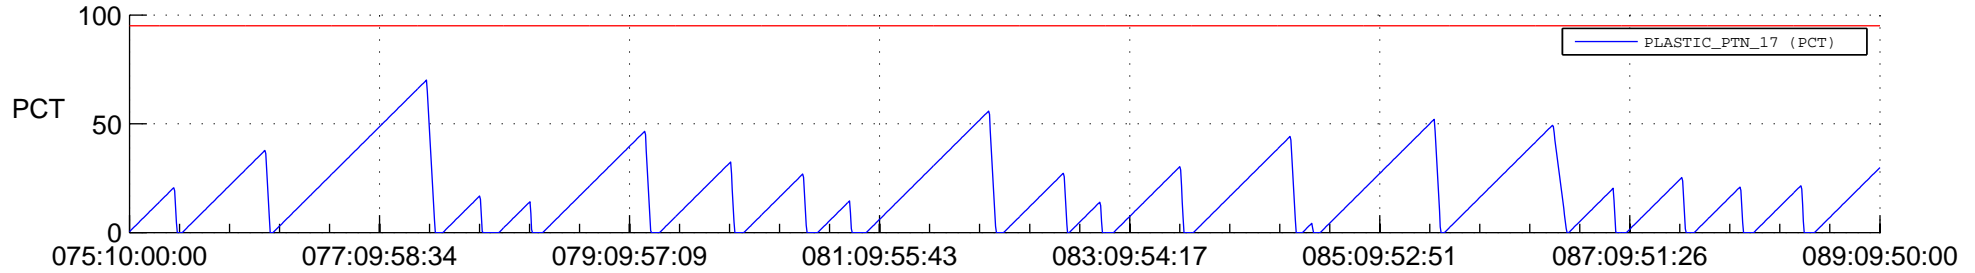

STEREO AHEAD SSR PCT Full Prediction

SWAVES_Percent_Full_Prediction

IMPACT_Percent_Full_Prediction

PLASTIC_Percent_Full_Prediction

Spacecraft_DownLink_Rate

Ground Time (2021:075:10:00:00.000 -2021:089:09:50:00.000)