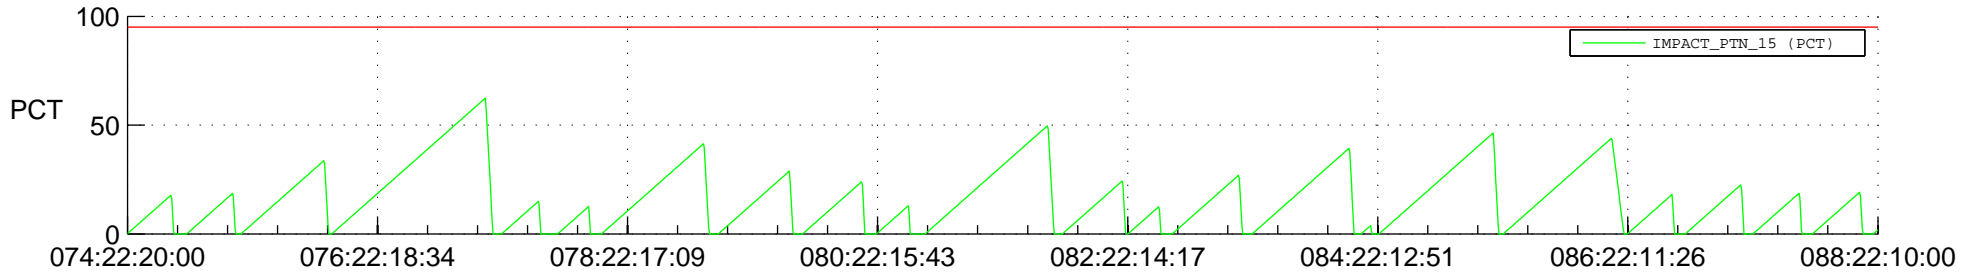

IMPACT_Percent_Full_Prediction