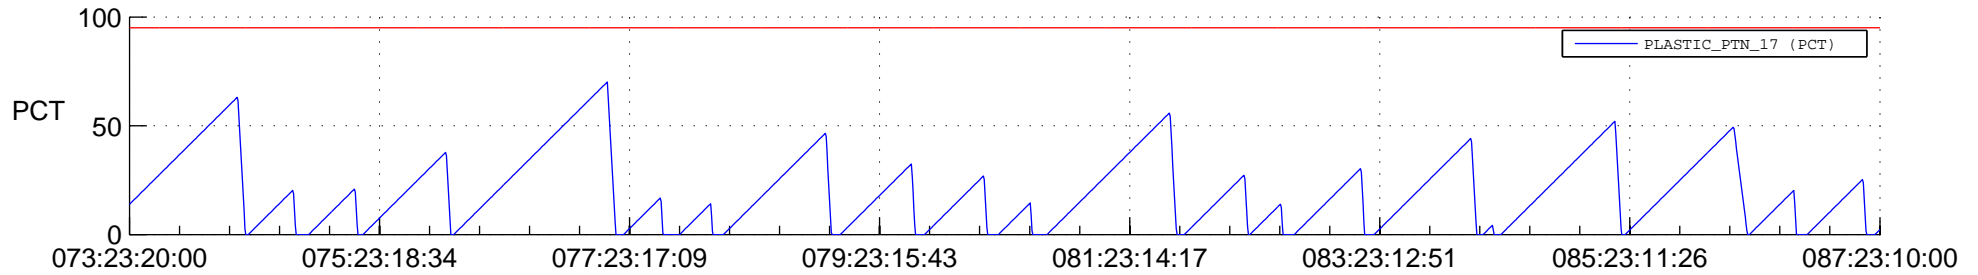

STEREO AHEAD SSR PCT Full Prediction

SWAVES_Percent_Full_Prediction

IMPACT_Percent_Full_Prediction

PLASTIC_Percent_Full_Prediction

Spacecraft_DownLink_Rate