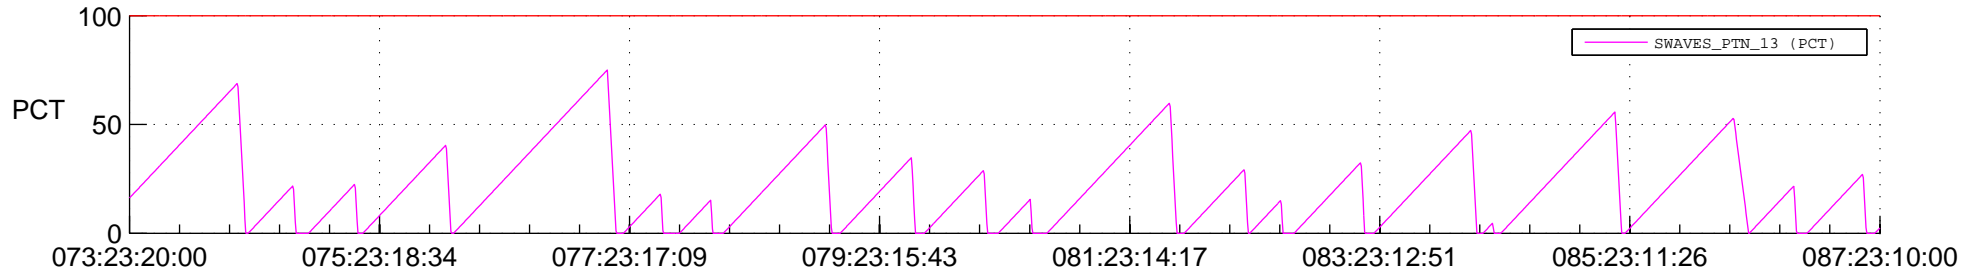

STEREO AHEAD SSR PCT Full Prediction

SWAVES_Percent_Full_Prediction

IMPACT_Percent_Full_Prediction

PLASTIC_Percent_Full_Prediction

Spacecraft_DownLink_Rate