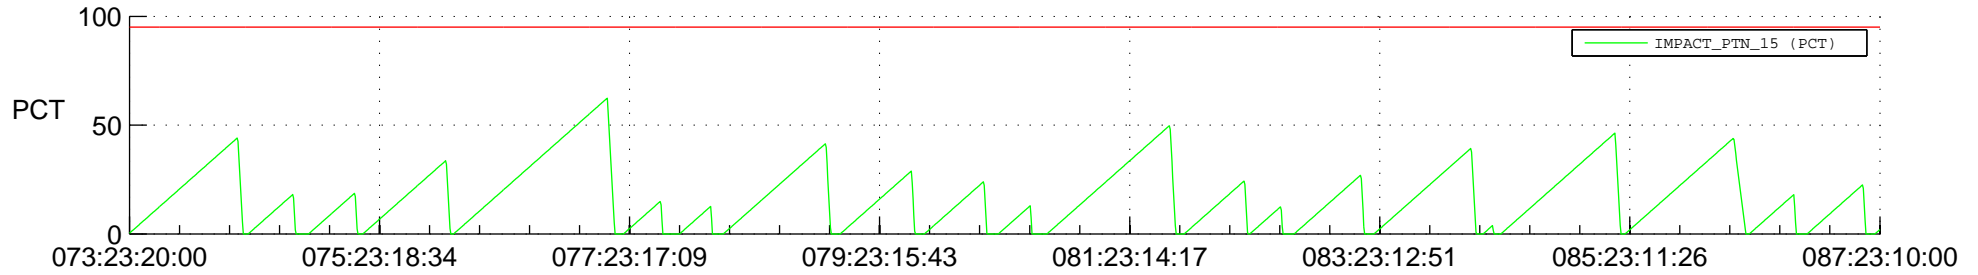

STEREO AHEAD SSR PCT Full Prediction

SWAVES_Percent_Full_Prediction

IMPACT_Percent_Full_Prediction

PLASTIC_Percent_Full_Prediction

Spacecraft_DownLink_Rate