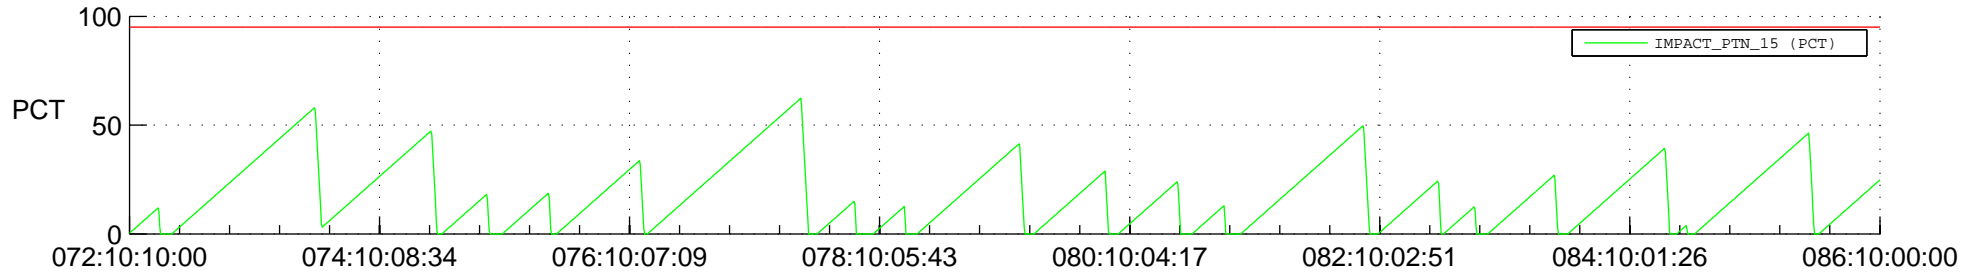

IMPACT_Percent_Full_Prediction