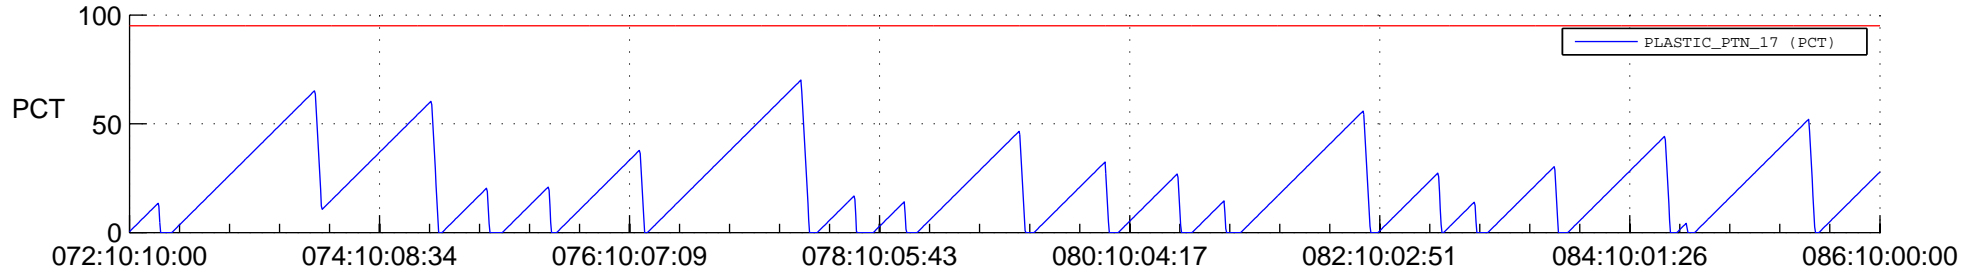

# STEREO AHEAD SSR PCT Full Prediction

## SWAVES\_Percent\_Full\_Prediction

## Spacecraft\_DownLink\_Rate

Ground Time (2021:072:10:10:00.000 -2021:086:10:00:00.000)