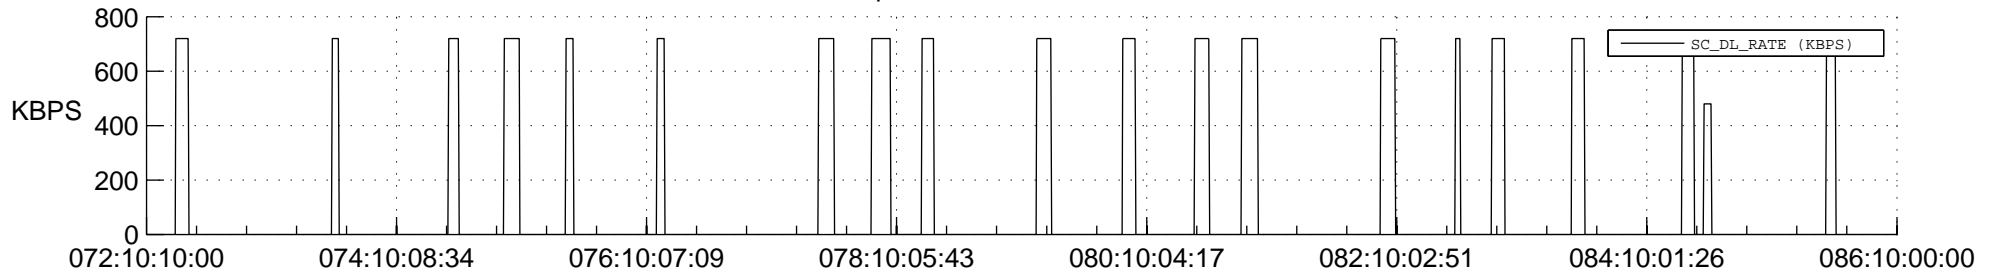

## Spacecraft\_DownLink\_Rate

Ground Time (2021:072:10:10:00.000 -2021:086:10:00:00.000)