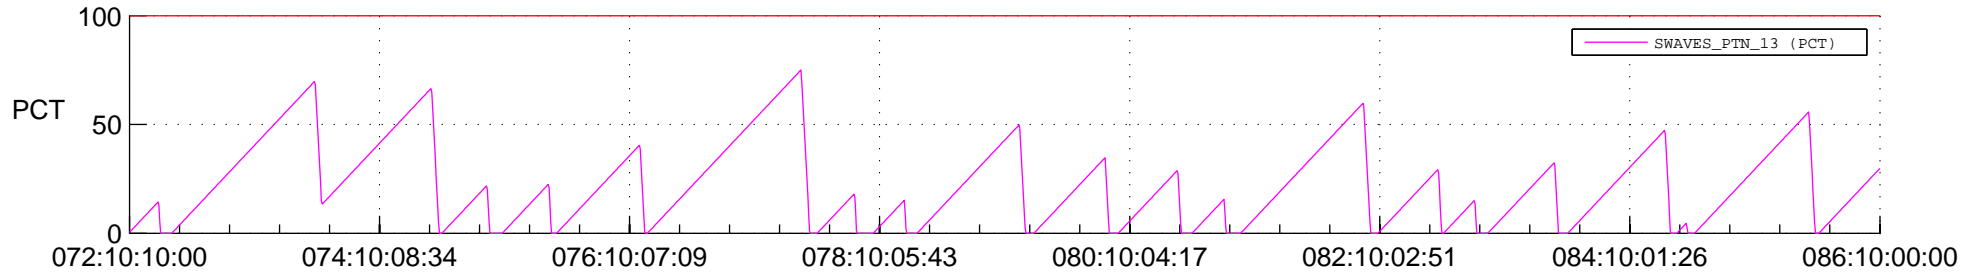

## SWAVES\_Percent\_Full\_Prediction

## Spacecraft\_DownLink\_Rate

Ground Time (2021:072:10:10:00.000 -2021:086:10:00:00.000)