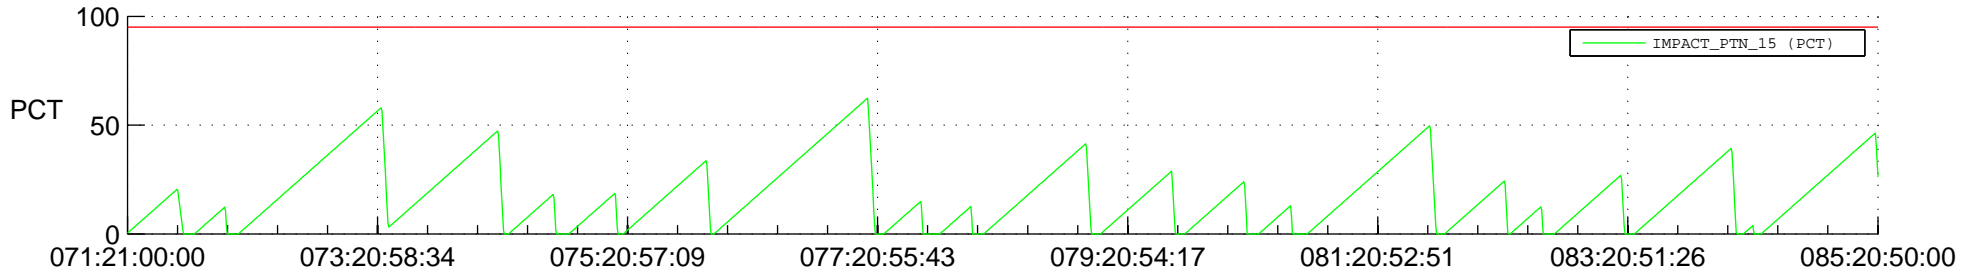

STEREO AHEAD SSR PCT Full Prediction

SWAVES_Percent_Full_Prediction

IMPACT_Percent_Full_Prediction

PLASTIC_Percent_Full_Prediction

Spacecraft_DownLink_Rate