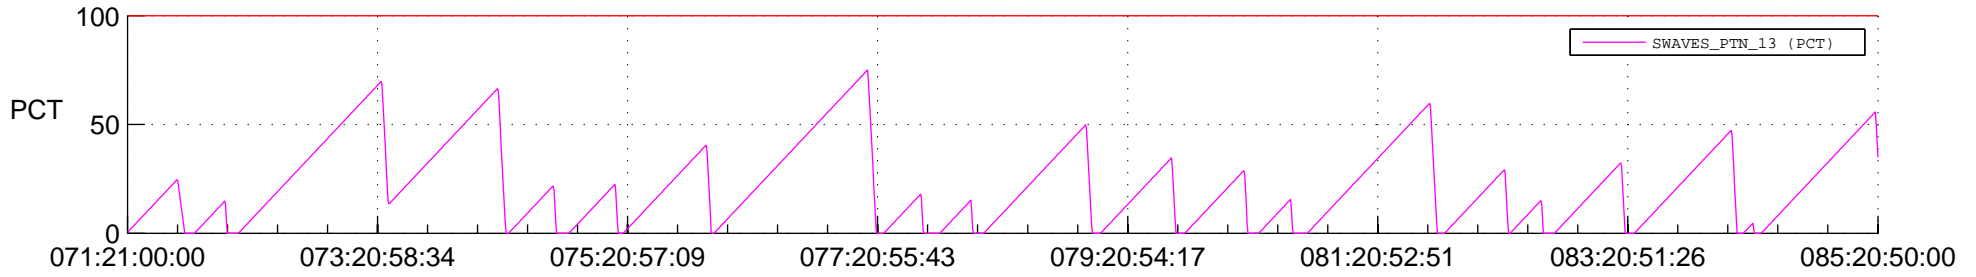

STEREO AHEAD SSR PCT Full Prediction

SWAVES_Percent_Full_Prediction

IMPACT_Percent_Full_Prediction

PLASTIC_Percent_Full_Prediction

Spacecraft_DownLink_Rate