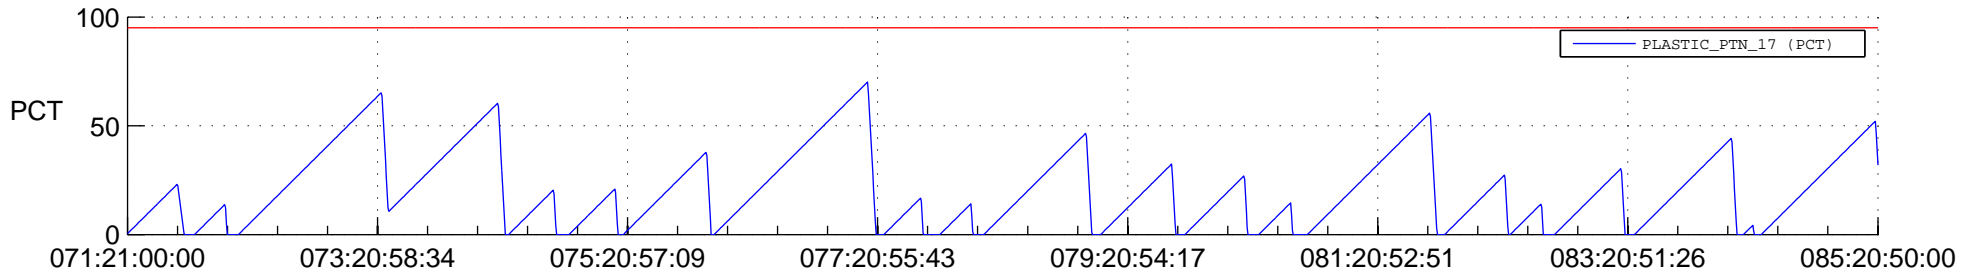

STEREO AHEAD SSR PCT Full Prediction

SWAVES_Percent_Full_Prediction

IMPACT_Percent_Full_Prediction

PLASTIC_Percent_Full_Prediction

Spacecraft_DownLink_Rate