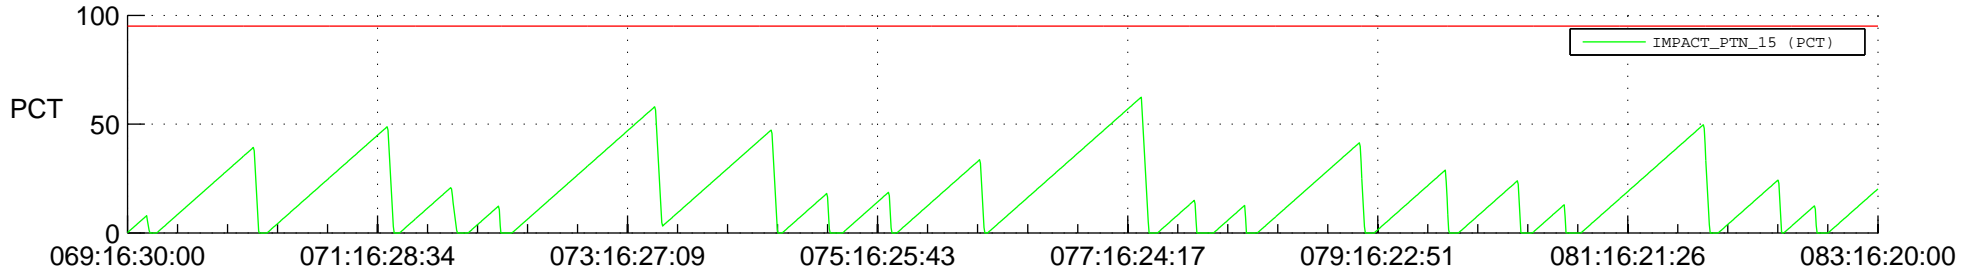

IMPACT_Percent_Full_Prediction