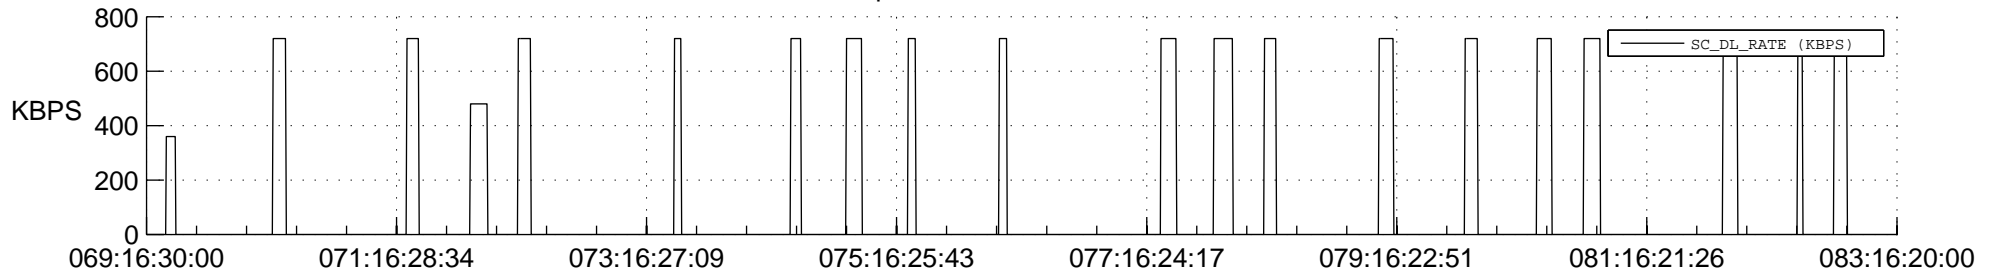

## Spacecraft\_DownLink\_Rate

Ground Time (2021:069:16:30:00.000 -2021:083:16:20:00.000)