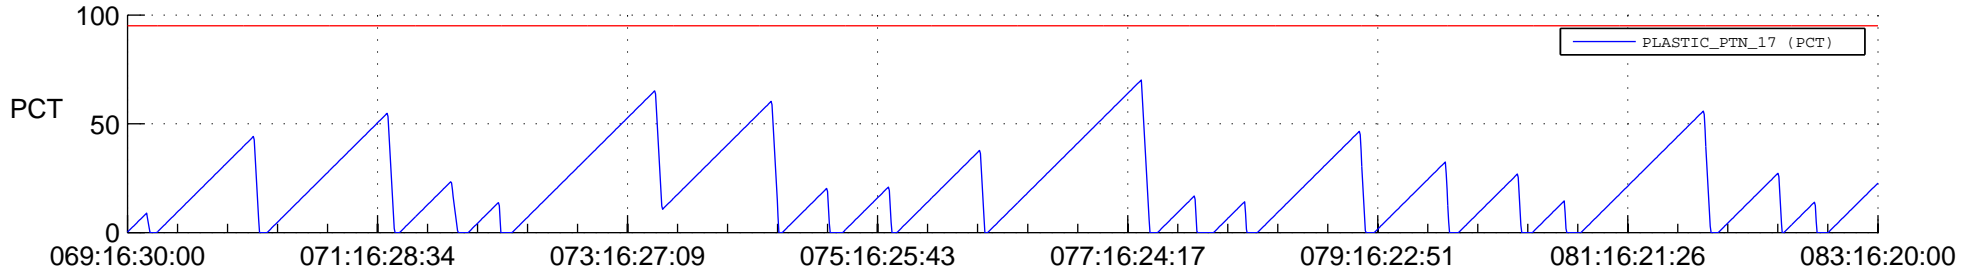

## SWAVES\_Percent\_Full\_Prediction

## Spacecraft\_DownLink\_Rate

Ground Time (2021:069:16:30:00.000 -2021:083:16:20:00.000)