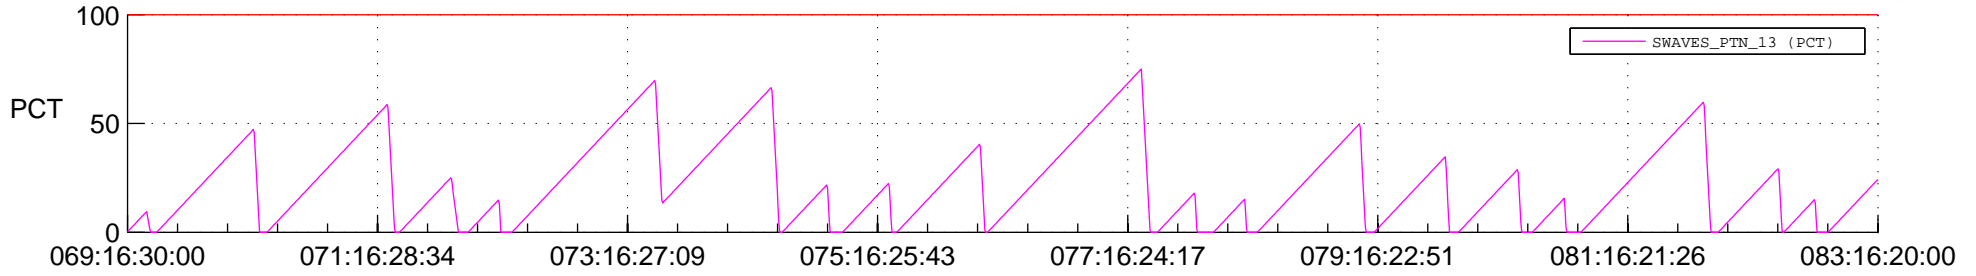

## SWAVES\_Percent\_Full\_Prediction

## Spacecraft\_DownLink\_Rate

Ground Time (2021:069:16:30:00.000 -2021:083:16:20:00.000)