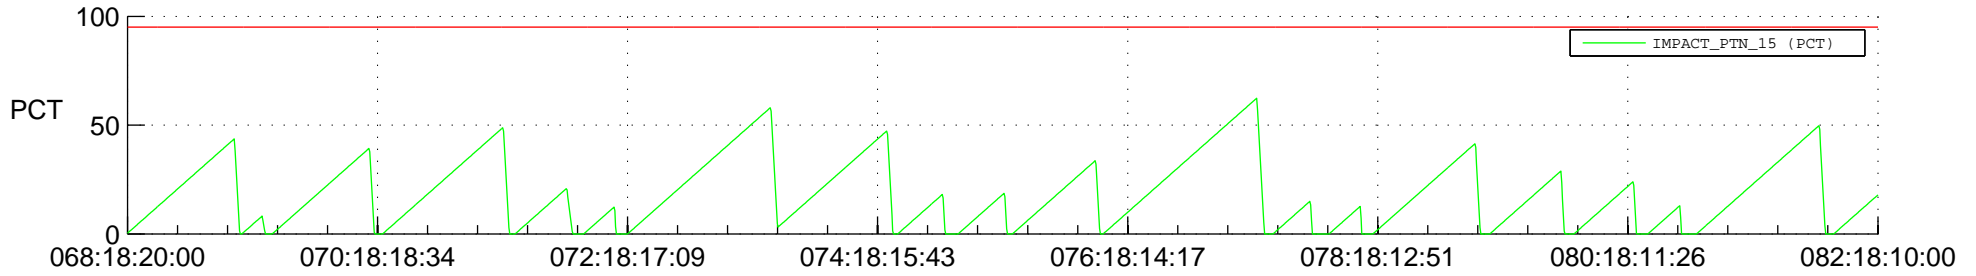

STEREO AHEAD SSR PCT Full Prediction

SWAVES_Percent_Full_Prediction

IMPACT_Percent_Full_Prediction

PLASTIC_Percent_Full_Prediction

Spacecraft_DownLink_Rate