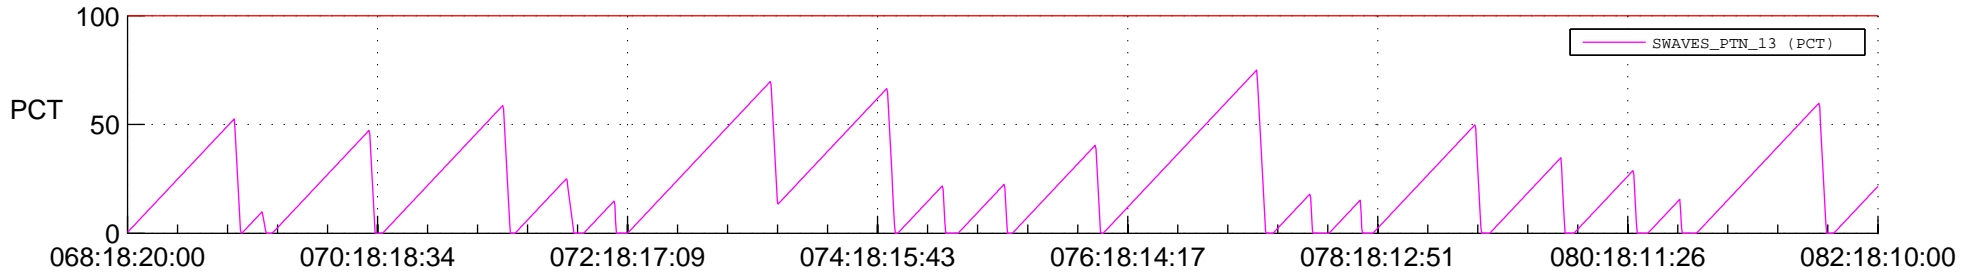

STEREO AHEAD SSR PCT Full Prediction

SWAVES_Percent_Full_Prediction

IMPACT_Percent_Full_Prediction

PLASTIC_Percent_Full_Prediction

Spacecraft_DownLink_Rate