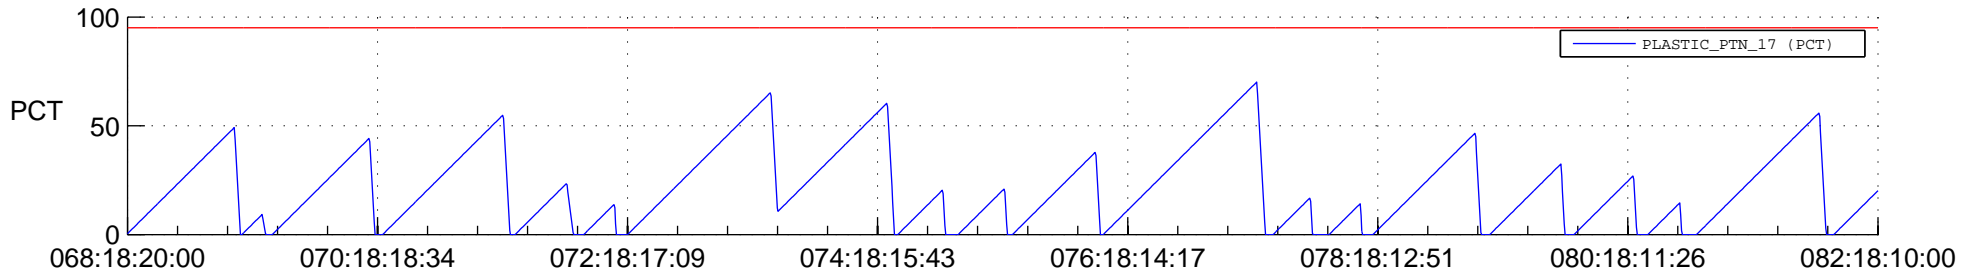

STEREO AHEAD SSR PCT Full Prediction

SWAVES_Percent_Full_Prediction

IMPACT_Percent_Full_Prediction

PLASTIC_Percent_Full_Prediction

Spacecraft_DownLink_Rate