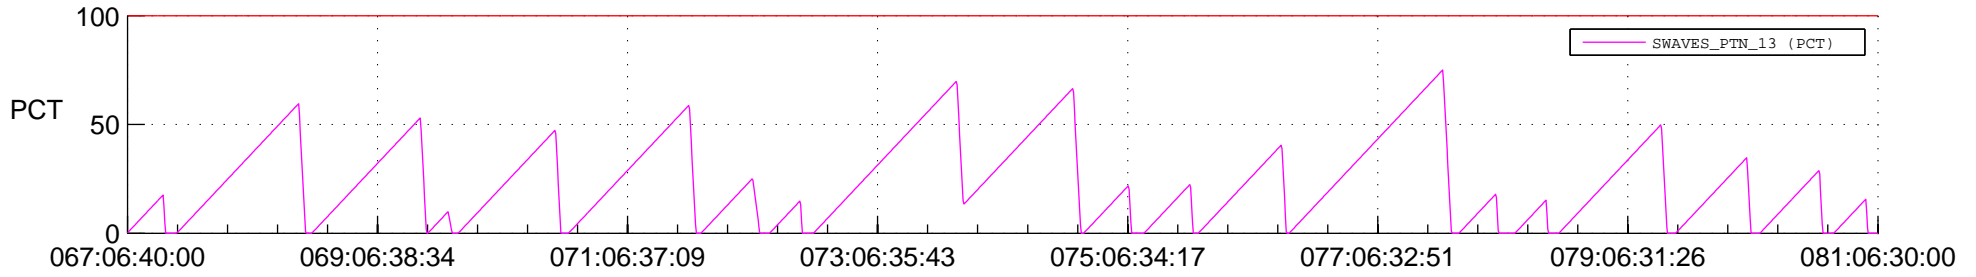

STEREO AHEAD SSR PCT Full Prediction

SWAVES_Percent_Full_Prediction

IMPACT_Percent_Full_Prediction

PLASTIC_Percent_Full_Prediction

Spacecraft_DownLink_Rate

Ground Time (2021:067:06:40:00.000 -2021:081:06:30:00.000)