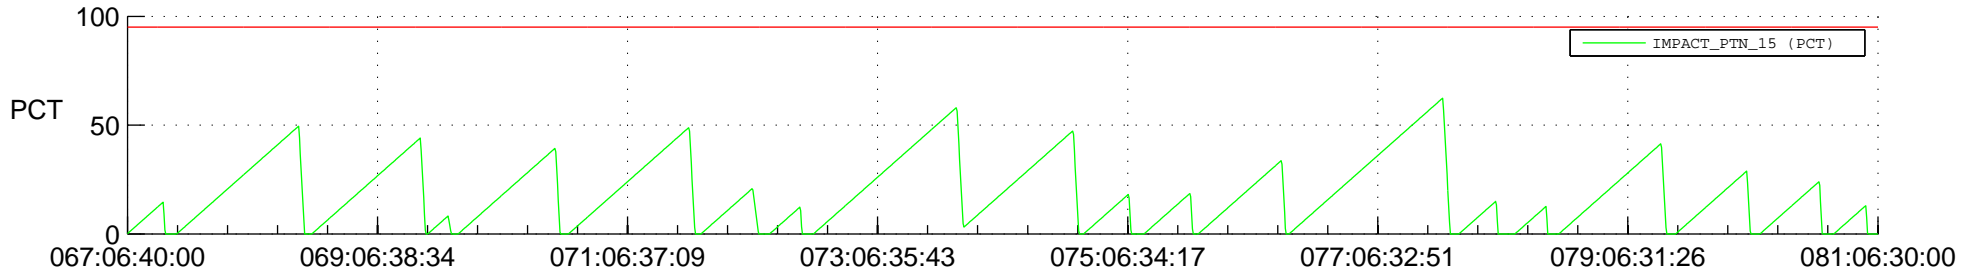

STEREO AHEAD SSR PCT Full Prediction

SWAVES_Percent_Full_Prediction

IMPACT_Percent_Full_Prediction

PLASTIC_Percent_Full_Prediction

Spacecraft_DownLink_Rate

Ground Time (2021:067:06:40:00.000 -2021:081:06:30:00.000)