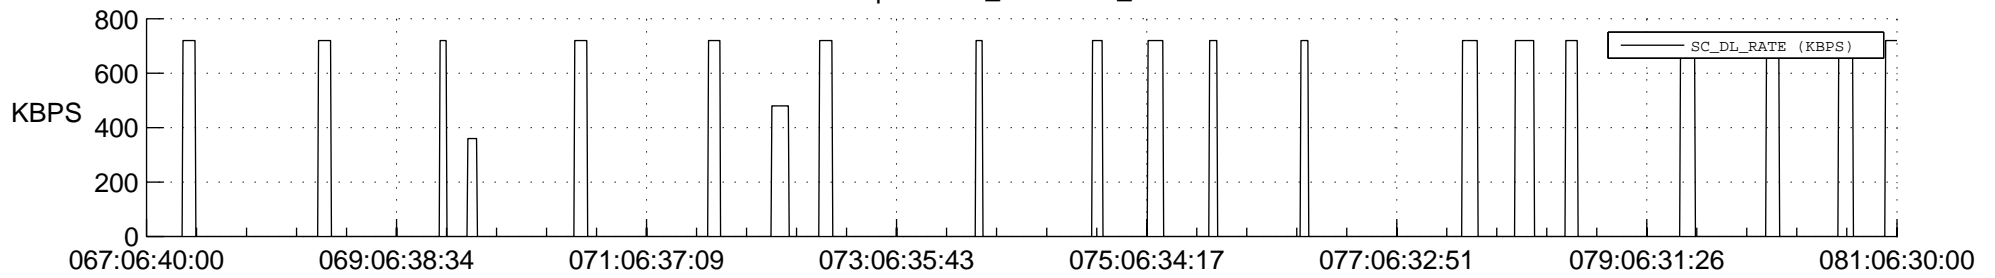

STEREO AHEAD SSR PCT Full Prediction

SWAVES_Percent_Full_Prediction

IMPACT_Percent_Full_Prediction

PLASTIC_Percent_Full_Prediction

Spacecraft_DownLink_Rate

Ground Time (2021:067:06:40:00.000 -2021:081:06:30:00.000)