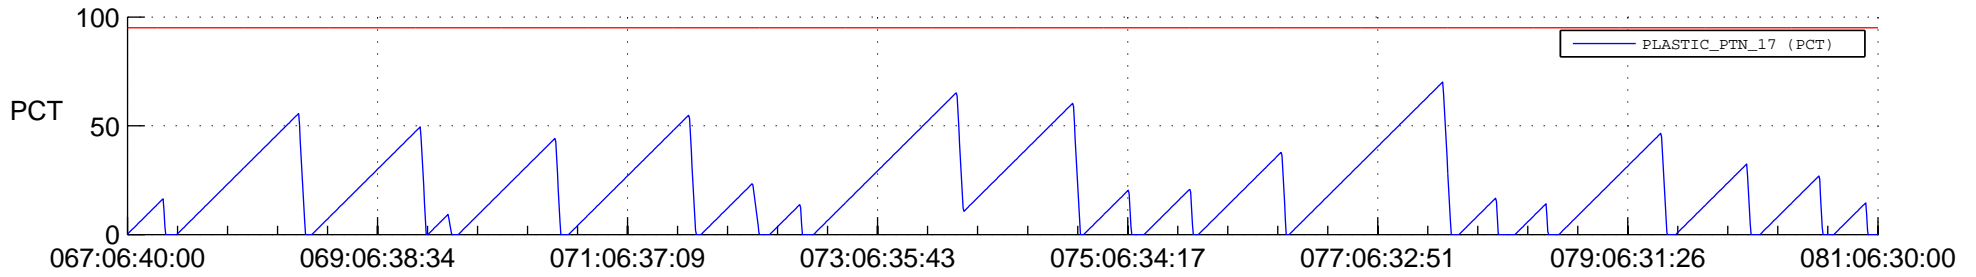

STEREO AHEAD SSR PCT Full Prediction

SWAVES_Percent_Full_Prediction

IMPACT_Percent_Full_Prediction

PLASTIC_Percent_Full_Prediction

Spacecraft_DownLink_Rate

Ground Time (2021:067:06:40:00.000 -2021:081:06:30:00.000)