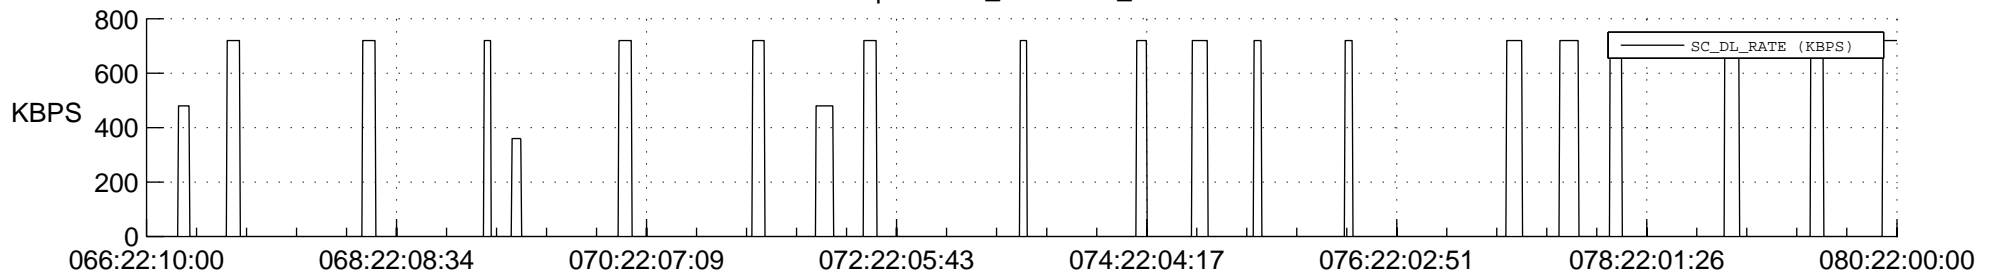

## Spacecraft\_DownLink\_Rate

Ground Time (2021:066:22:10:00.000 -2021:080:22:00:00.000)