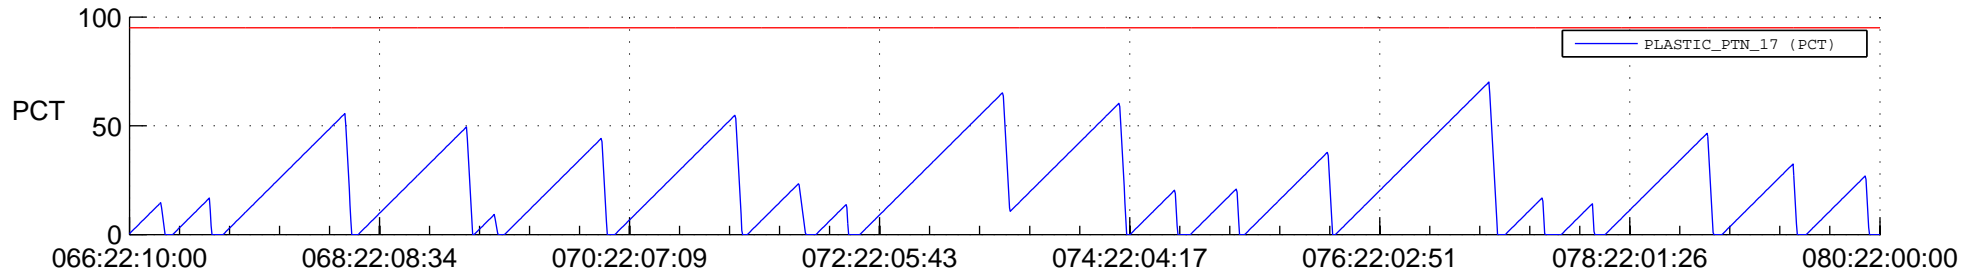

## SWAVES\_Percent\_Full\_Prediction

## Spacecraft\_DownLink\_Rate

Ground Time (2021:066:22:10:00.000 -2021:080:22:00:00.000)