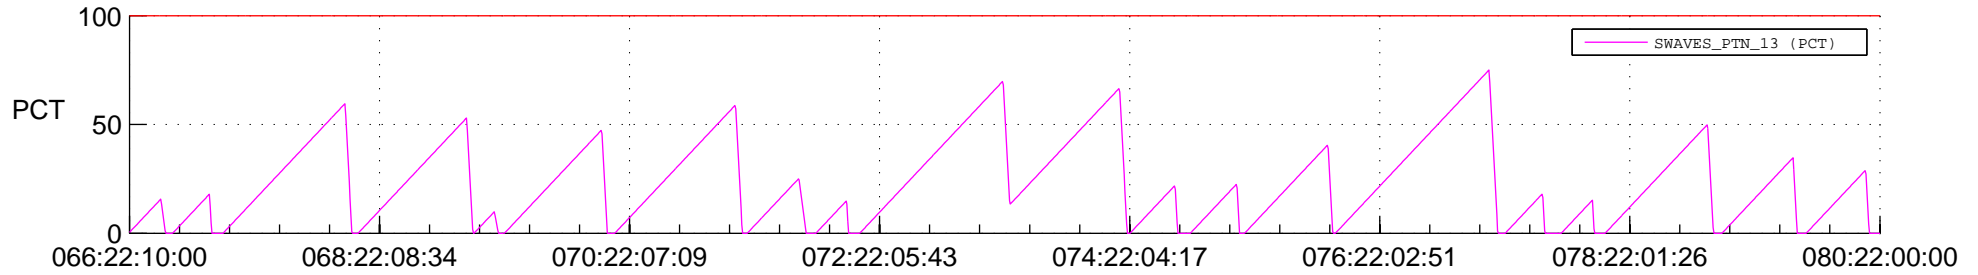

## SWAVES\_Percent\_Full\_Prediction

## Spacecraft\_DownLink\_Rate

Ground Time (2021:066:22:10:00.000 -2021:080:22:00:00.000)