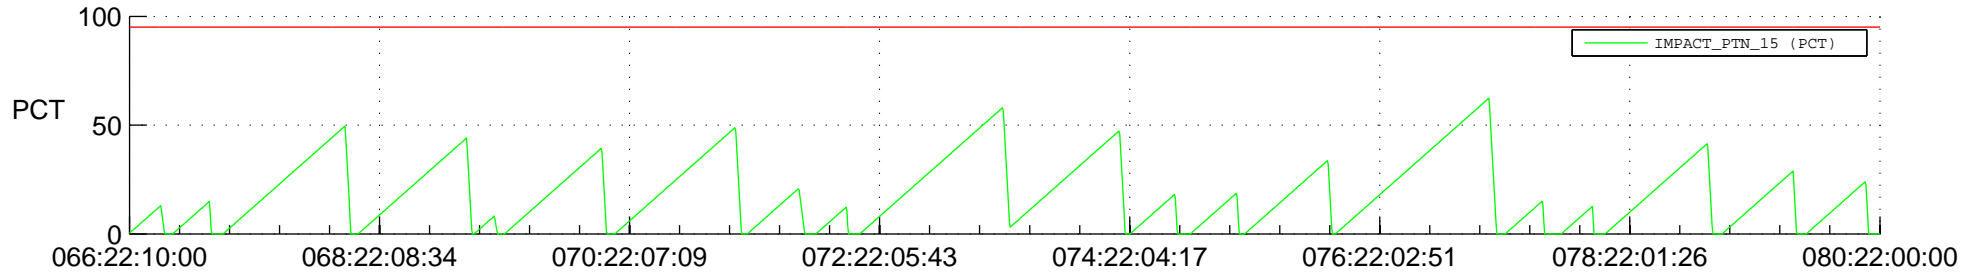

IMPACT_Percent_Full_Prediction