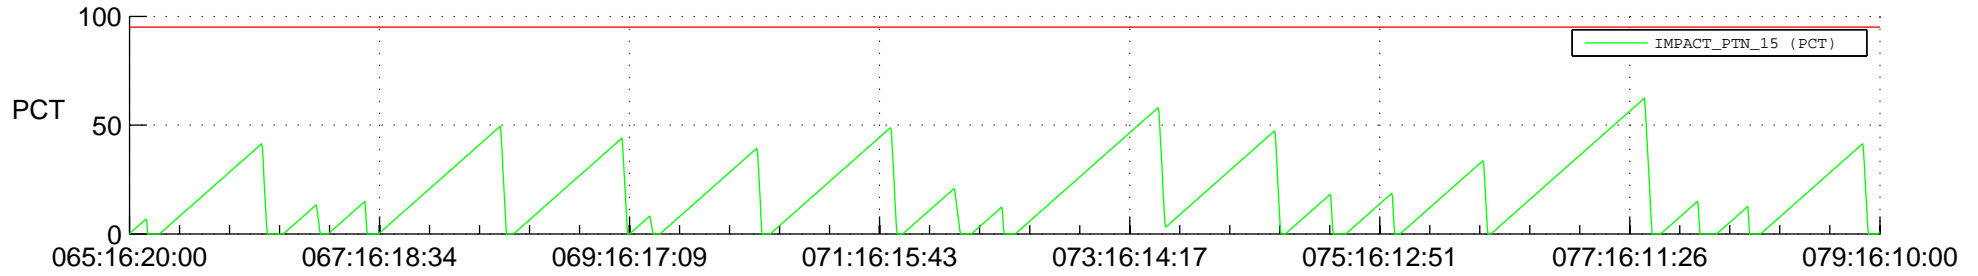

STEREO AHEAD SSR PCT Full Prediction

SWAVES_Percent_Full_Prediction

IMPACT_Percent_Full_Prediction

PLASTIC_Percent_Full_Prediction

Spacecraft_DownLink_Rate