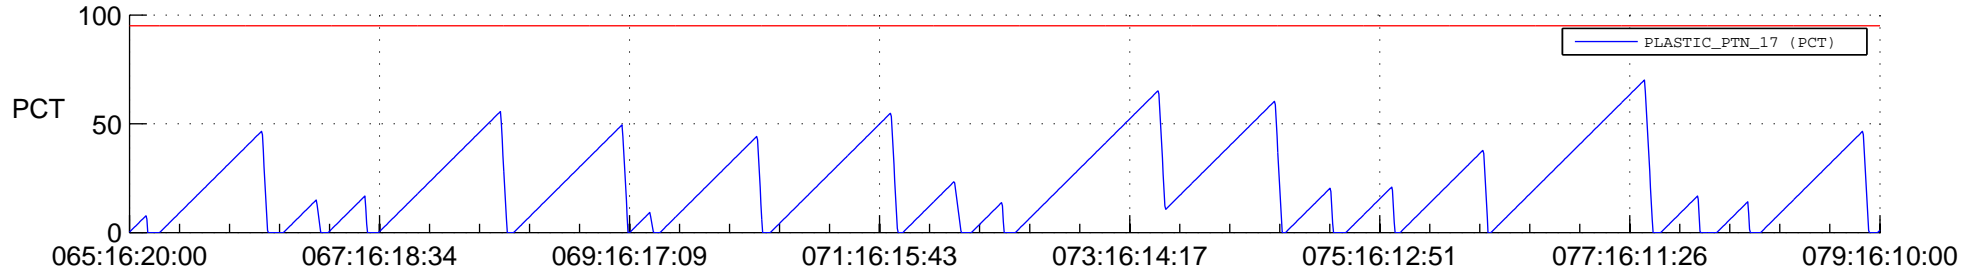

STEREO AHEAD SSR PCT Full Prediction

SWAVES_Percent_Full_Prediction

IMPACT_Percent_Full_Prediction

PLASTIC_Percent_Full_Prediction

Spacecraft_DownLink_Rate