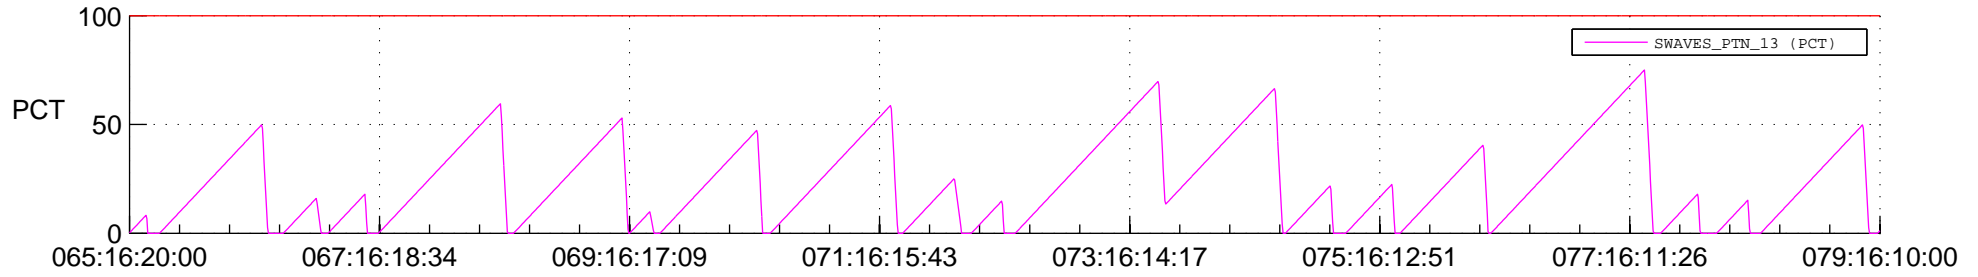

STEREO AHEAD SSR PCT Full Prediction

SWAVES_Percent_Full_Prediction

IMPACT_Percent_Full_Prediction

PLASTIC_Percent_Full_Prediction

Spacecraft_DownLink_Rate