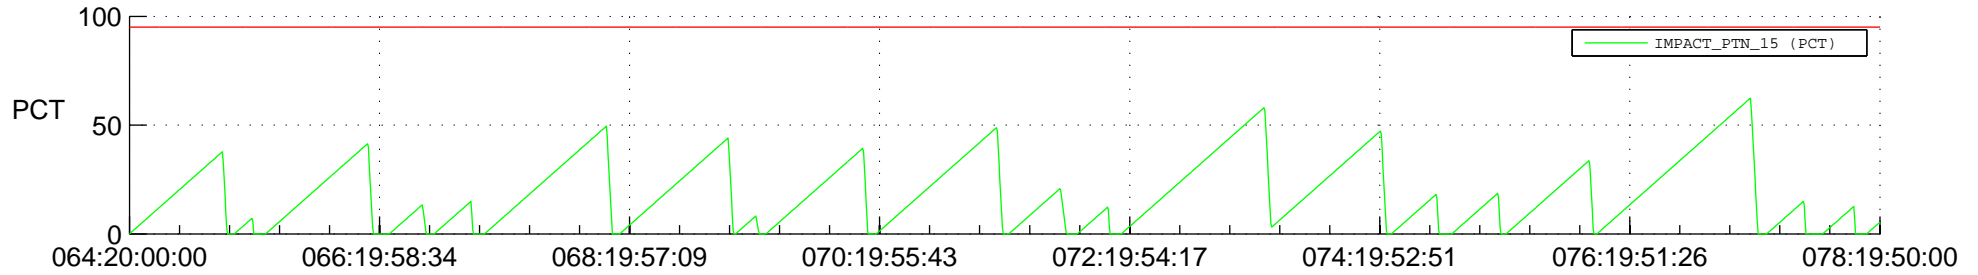

STEREO AHEAD SSR PCT Full Prediction

SWAVES_Percent_Full_Prediction

IMPACT_Percent_Full_Prediction

PLASTIC_Percent_Full_Prediction

Spacecraft_DownLink_Rate

Ground Time (2021:064:20:00:00.000 -2021:078:19:50:00.000)