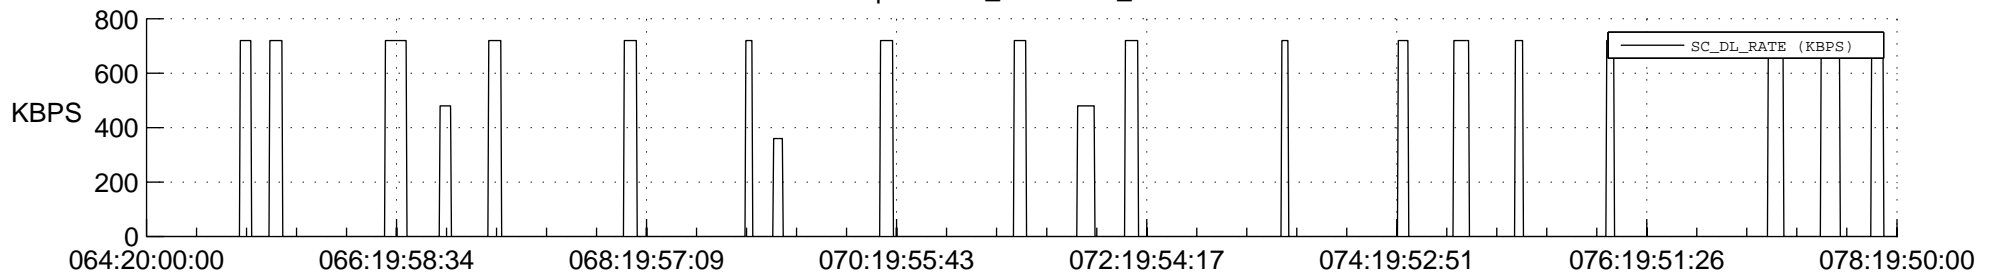

STEREO AHEAD SSR PCT Full Prediction

SWAVES_Percent_Full_Prediction

IMPACT_Percent_Full_Prediction

PLASTIC_Percent_Full_Prediction

Spacecraft_DownLink_Rate

Ground Time (2021:064:20:00:00.000 -2021:078:19:50:00.000)