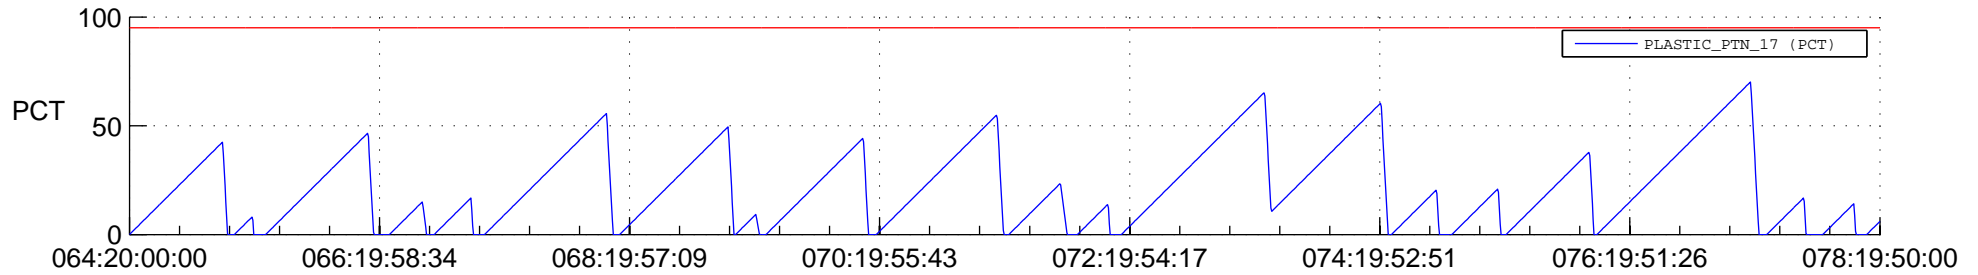

STEREO AHEAD SSR PCT Full Prediction

SWAVES_Percent_Full_Prediction

IMPACT_Percent_Full_Prediction

PLASTIC_Percent_Full_Prediction

Spacecraft_DownLink_Rate

Ground Time (2021:064:20:00:00.000 -2021:078:19:50:00.000)