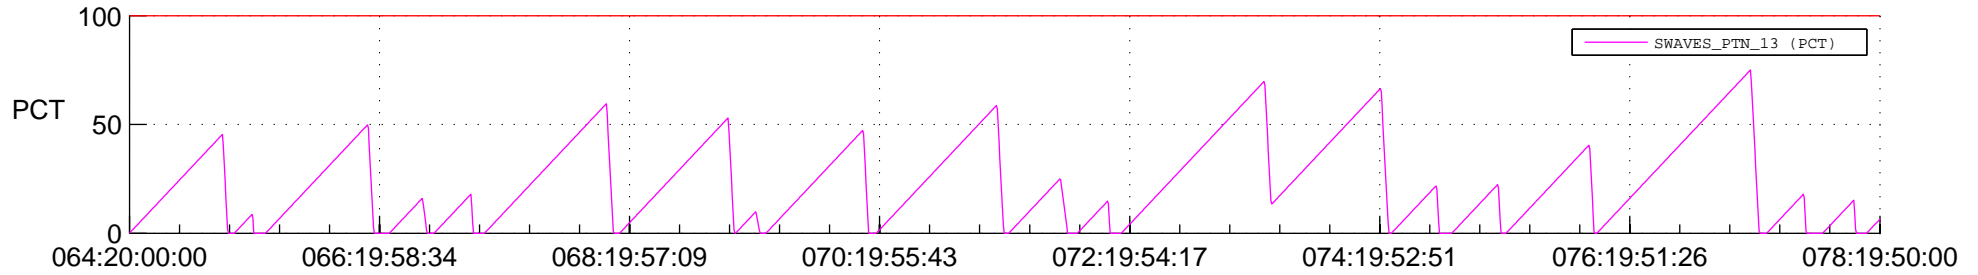

STEREO AHEAD SSR PCT Full Prediction

SWAVES_Percent_Full_Prediction

IMPACT_Percent_Full_Prediction

PLASTIC_Percent_Full_Prediction

Spacecraft_DownLink_Rate

Ground Time (2021:064:20:00:00.000 -2021:078:19:50:00.000)