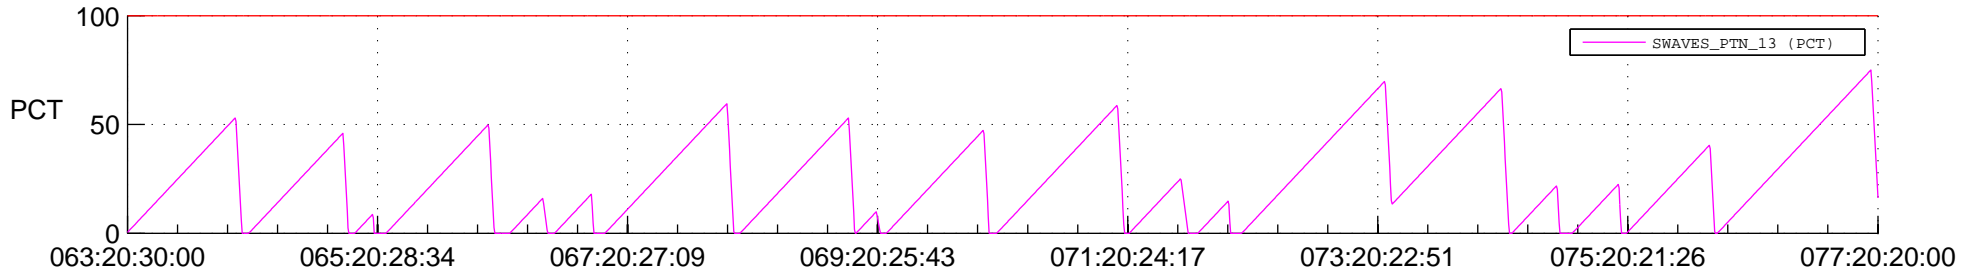

## SWAVES\_Percent\_Full\_Prediction

## Spacecraft\_DownLink\_Rate

Ground Time (2021:063:20:30:00.000 -2021:077:20:20:00.000)