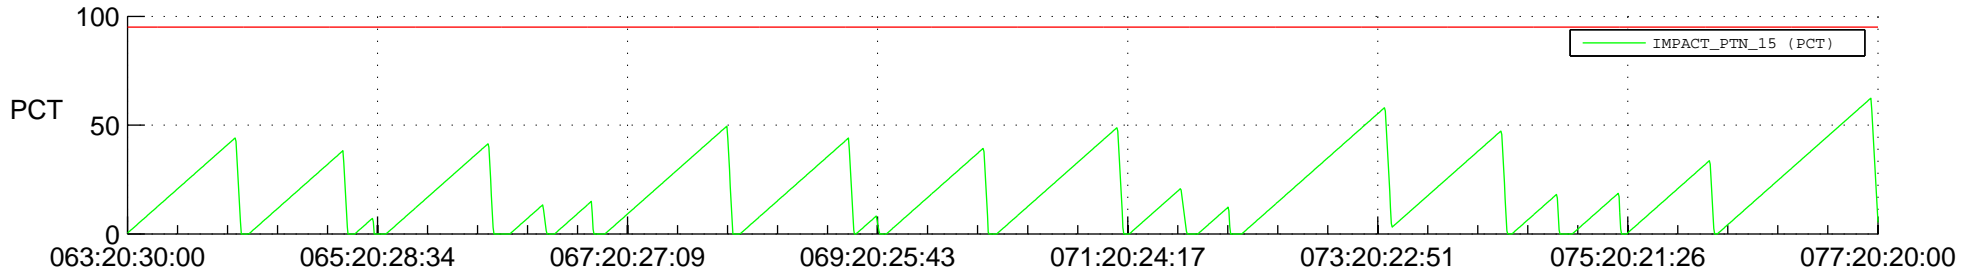

IMPACT_Percent_Full_Prediction