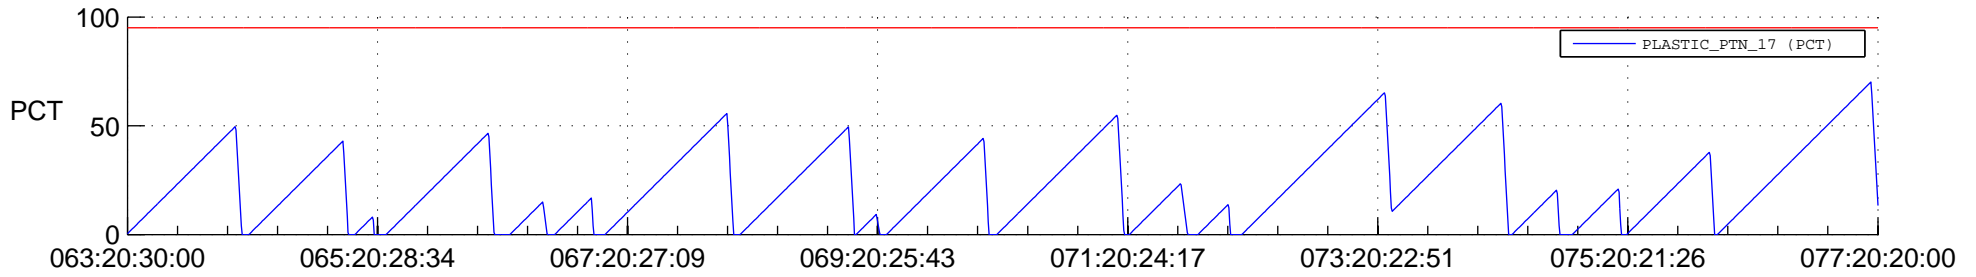

# STEREO AHEAD SSR PCT Full Prediction

## SWAVES\_Percent\_Full\_Prediction

## Spacecraft\_DownLink\_Rate

Ground Time (2021:063:20:30:00.000 -2021:077:20:20:00.000)