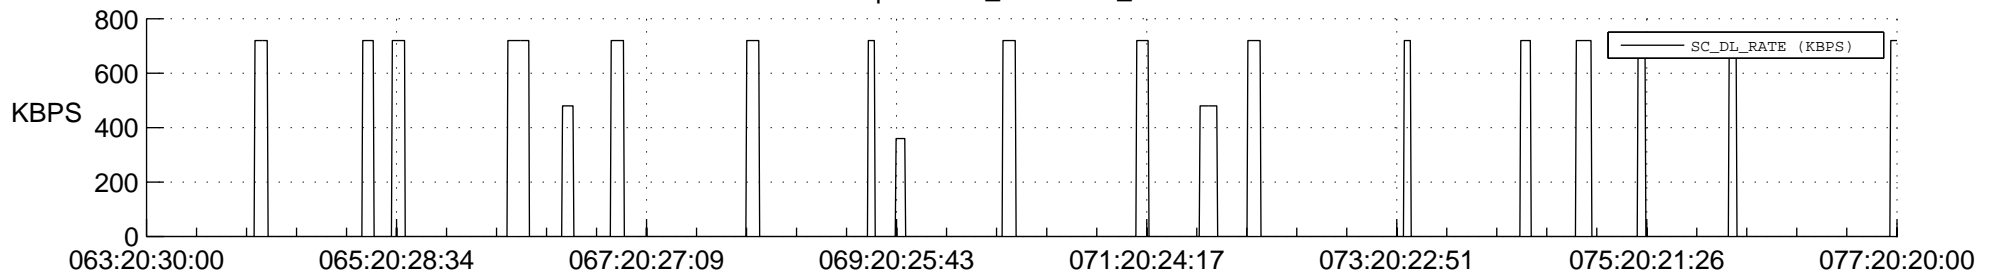

## Spacecraft\_DownLink\_Rate

Ground Time (2021:063:20:30:00.000 -2021:077:20:20:00.000)