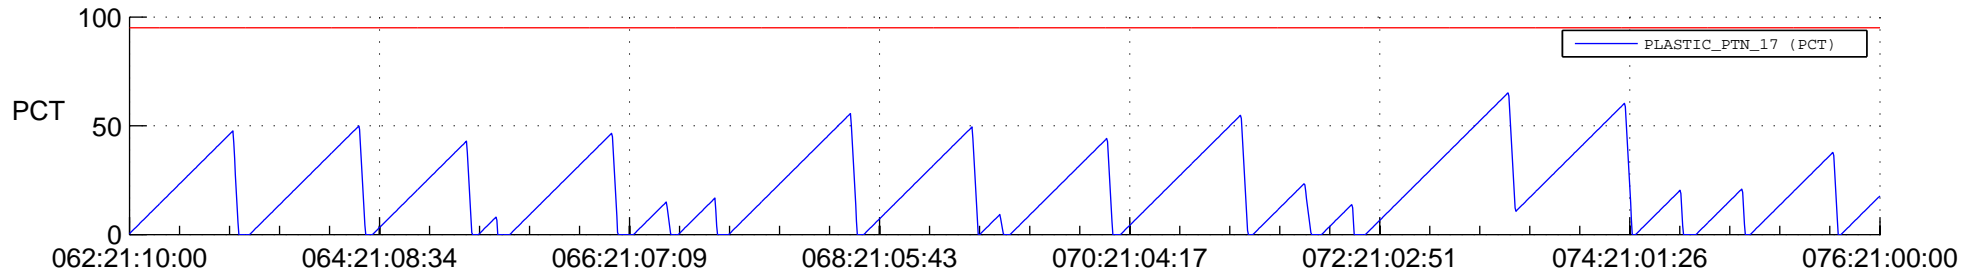

STEREO AHEAD SSR PCT Full Prediction

SWAVES_Percent_Full_Prediction

IMPACT_Percent_Full_Prediction

PLASTIC_Percent_Full_Prediction

Spacecraft_DownLink_Rate