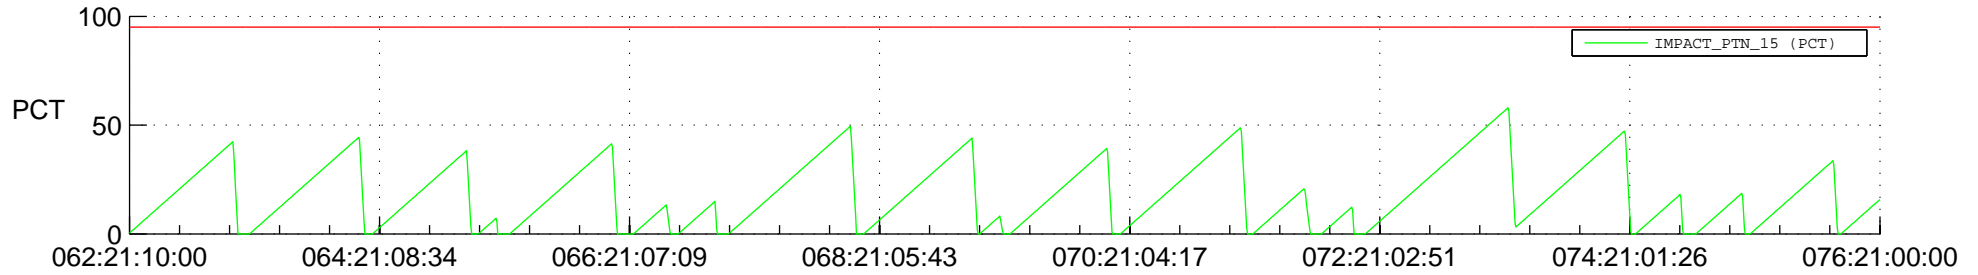

STEREO AHEAD SSR PCT Full Prediction

SWAVES_Percent_Full_Prediction

IMPACT_Percent_Full_Prediction

PLASTIC_Percent_Full_Prediction

Spacecraft_DownLink_Rate