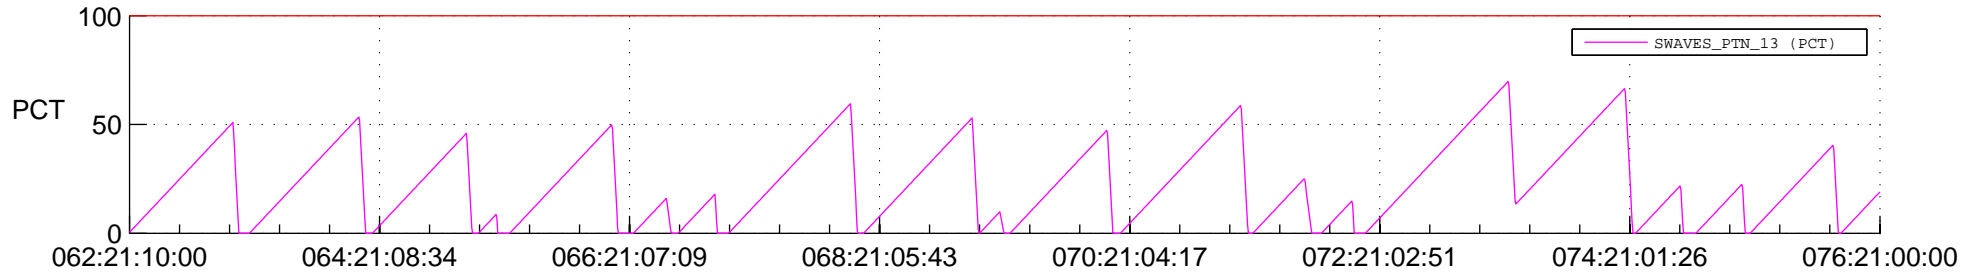

STEREO AHEAD SSR PCT Full Prediction

SWAVES_Percent_Full_Prediction

IMPACT_Percent_Full_Prediction

PLASTIC_Percent_Full_Prediction

Spacecraft_DownLink_Rate