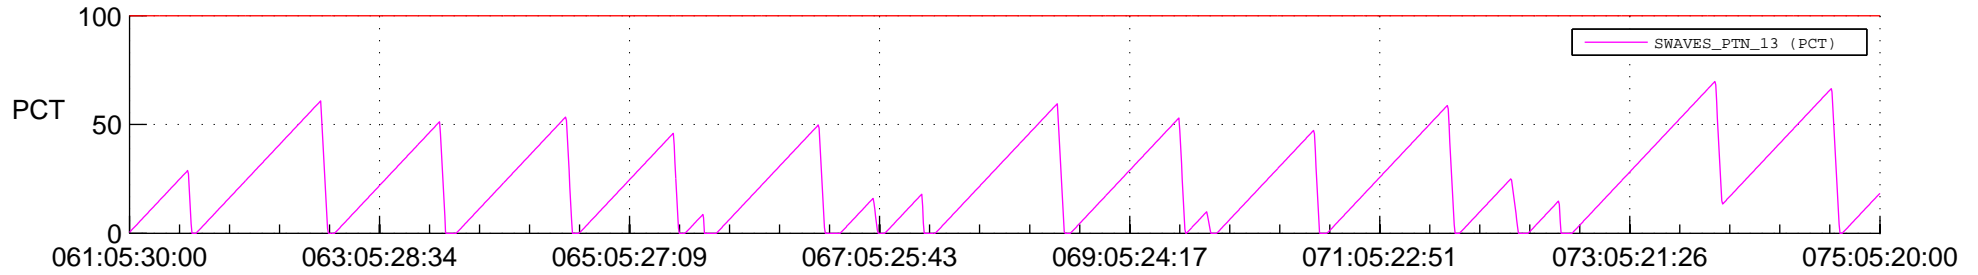

STEREO AHEAD SSR PCT Full Prediction

SWAVES_Percent_Full_Prediction

IMPACT_Percent_Full_Prediction

PLASTIC_Percent_Full_Prediction

Spacecraft_DownLink_Rate

Ground Time (2021:061:05:30:00.000 -2021:075:05:20:00.000)