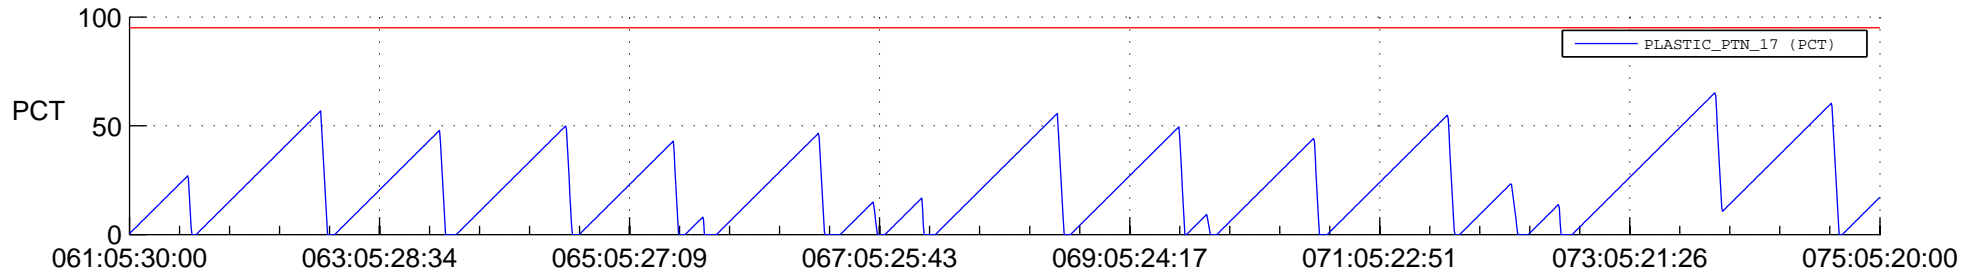

STEREO AHEAD SSR PCT Full Prediction

SWAVES_Percent_Full_Prediction

IMPACT_Percent_Full_Prediction

PLASTIC_Percent_Full_Prediction

Spacecraft_DownLink_Rate

Ground Time (2021:061:05:30:00.000 -2021:075:05:20:00.000)