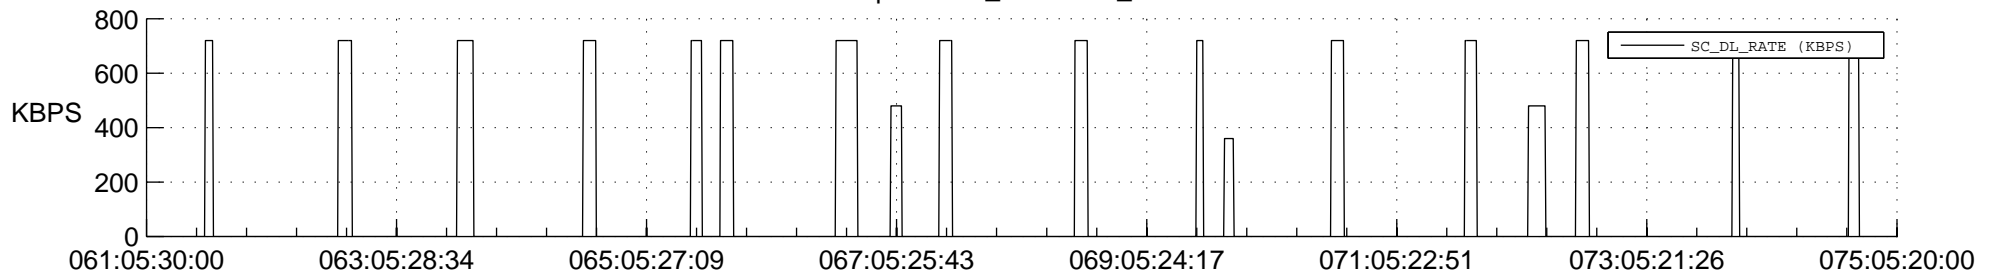

STEREO AHEAD SSR PCT Full Prediction

SWAVES_Percent_Full_Prediction

IMPACT_Percent_Full_Prediction

PLASTIC_Percent_Full_Prediction

Spacecraft_DownLink_Rate

Ground Time (2021:061:05:30:00.000 -2021:075:05:20:00.000)