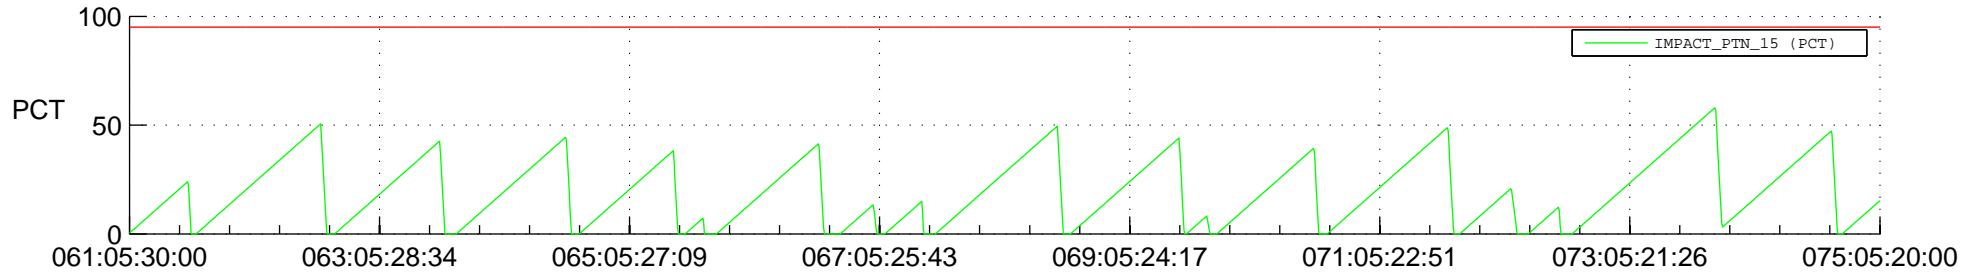

STEREO AHEAD SSR PCT Full Prediction

SWAVES_Percent_Full_Prediction

IMPACT_Percent_Full_Prediction

PLASTIC_Percent_Full_Prediction

Spacecraft_DownLink_Rate

Ground Time (2021:061:05:30:00.000 -2021:075:05:20:00.000)