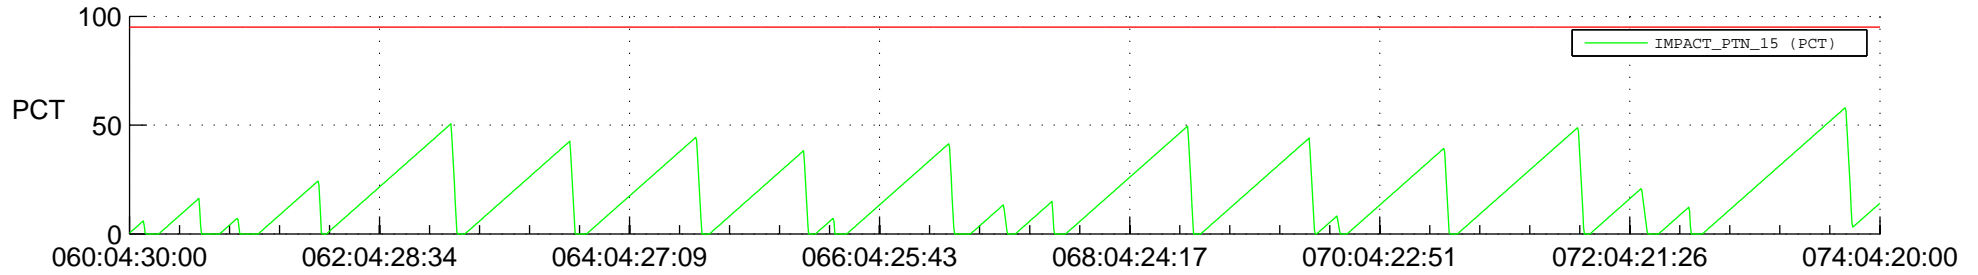

STEREO AHEAD SSR PCT Full Prediction

SWAVES_Percent_Full_Prediction

IMPACT_Percent_Full_Prediction

PLASTIC_Percent_Full_Prediction

Spacecraft_DownLink_Rate

Ground Time (2021:060:04:30:00.000 -2021:074:04:20:00.000)