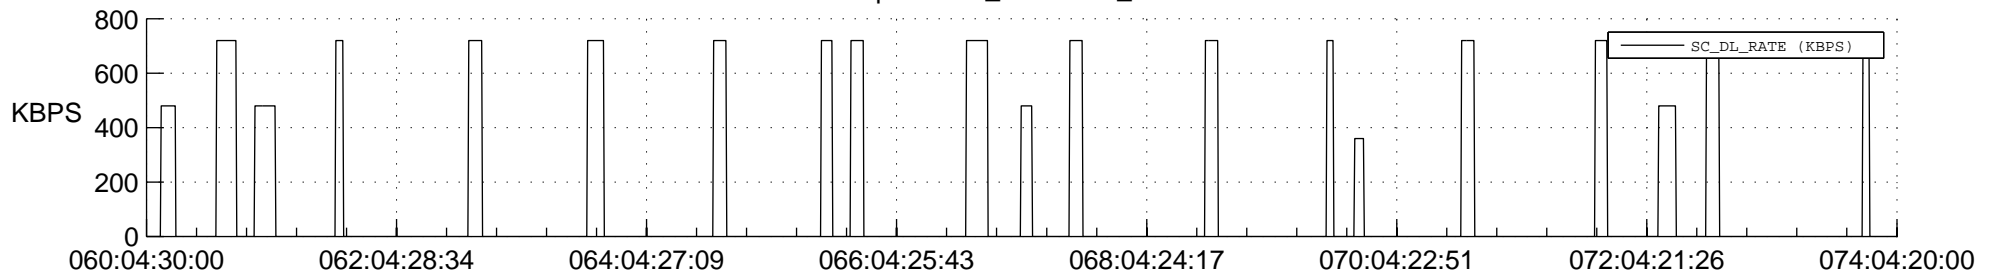

STEREO AHEAD SSR PCT Full Prediction

SWAVES_Percent_Full_Prediction

IMPACT_Percent_Full_Prediction

PLASTIC_Percent_Full_Prediction

Spacecraft_DownLink_Rate

Ground Time (2021:060:04:30:00.000 -2021:074:04:20:00.000)