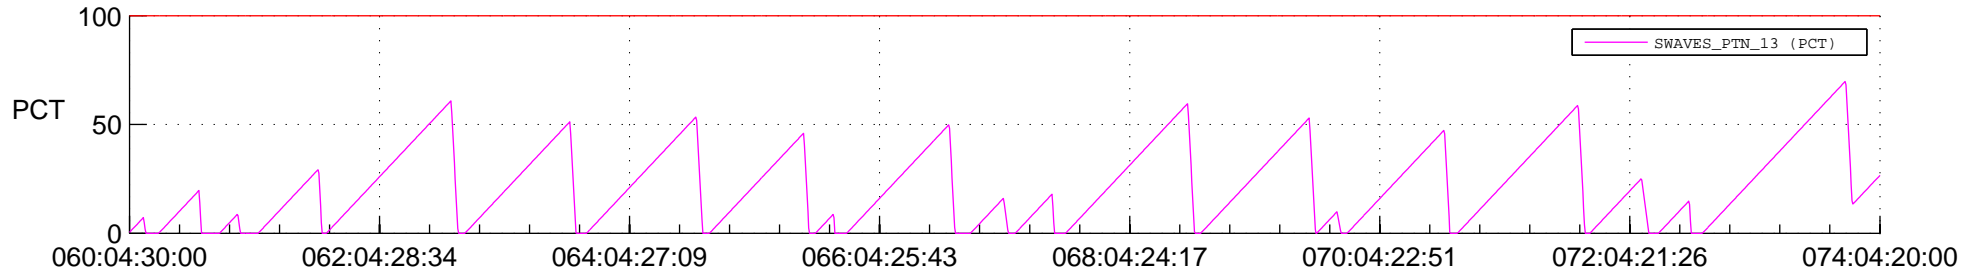

STEREO AHEAD SSR PCT Full Prediction

SWAVES_Percent_Full_Prediction

IMPACT_Percent_Full_Prediction

PLASTIC_Percent_Full_Prediction

Spacecraft_DownLink_Rate

Ground Time (2021:060:04:30:00.000 -2021:074:04:20:00.000)