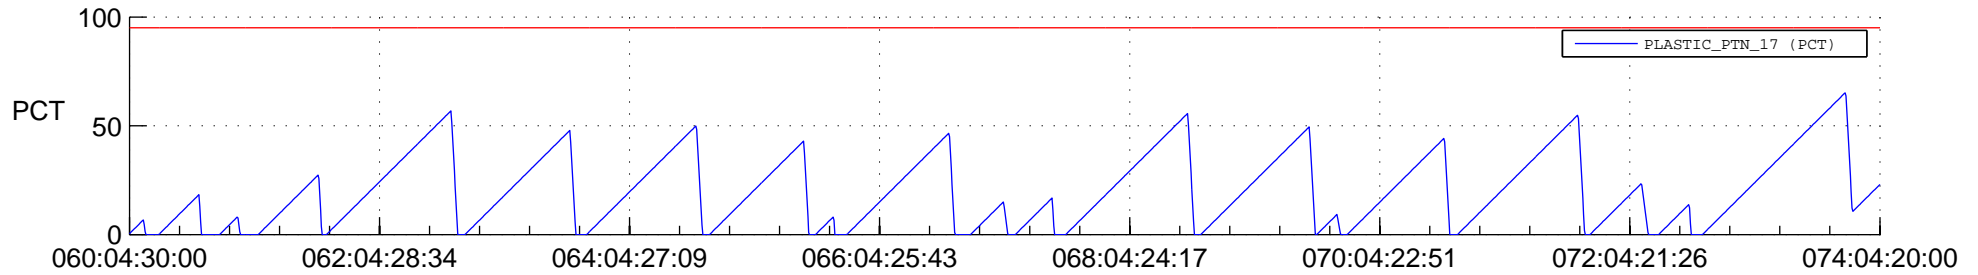

STEREO AHEAD SSR PCT Full Prediction

SWAVES_Percent_Full_Prediction

IMPACT_Percent_Full_Prediction

PLASTIC_Percent_Full_Prediction

Spacecraft_DownLink_Rate

Ground Time (2021:060:04:30:00.000 -2021:074:04:20:00.000)