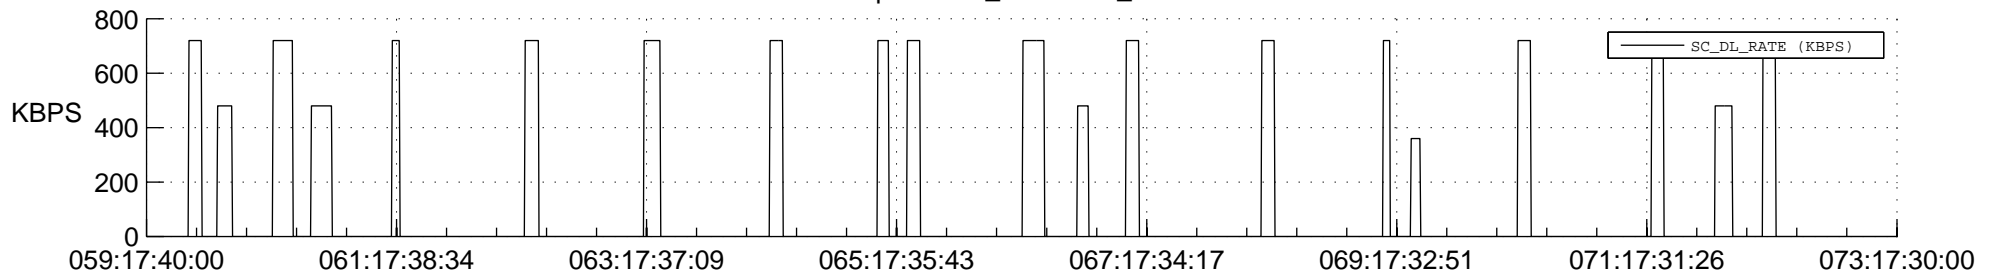

STEREO AHEAD SSR PCT Full Prediction

SWAVES_Percent_Full_Prediction

IMPACT_Percent_Full_Prediction

PLASTIC_Percent_Full_Prediction

Spacecraft_DownLink_Rate

Ground Time (2021:059:17:40:00.000 -2021:073:17:30:00.000)