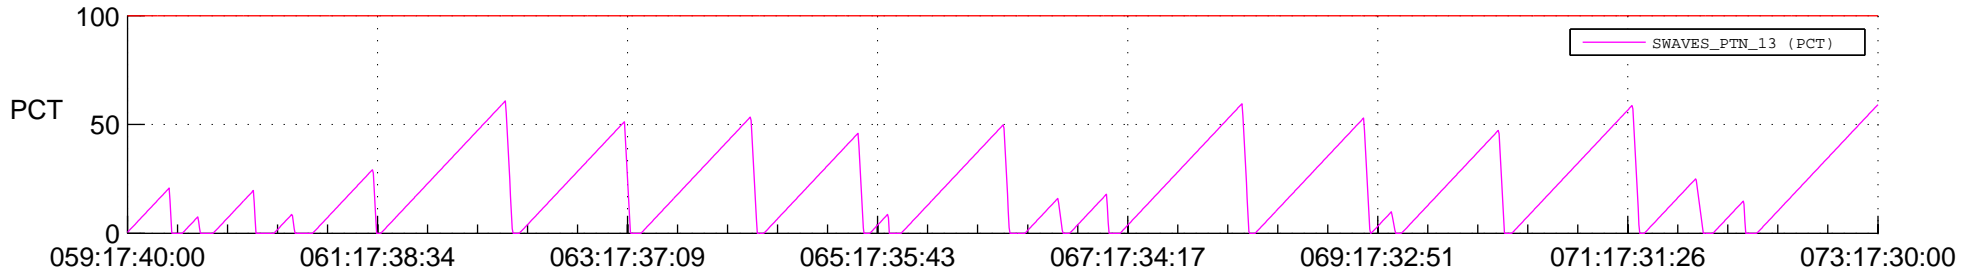

STEREO AHEAD SSR PCT Full Prediction

SWAVES_Percent_Full_Prediction

IMPACT_Percent_Full_Prediction

PLASTIC_Percent_Full_Prediction

Spacecraft_DownLink_Rate

Ground Time (2021:059:17:40:00.000 -2021:073:17:30:00.000)