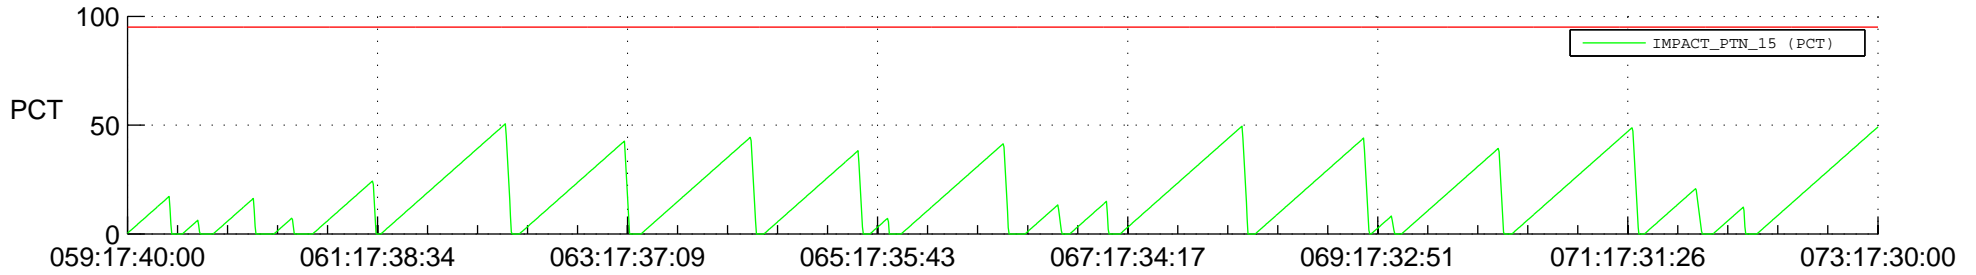

STEREO AHEAD SSR PCT Full Prediction

SWAVES_Percent_Full_Prediction

IMPACT_Percent_Full_Prediction

PLASTIC_Percent_Full_Prediction

Spacecraft_DownLink_Rate

Ground Time (2021:059:17:40:00.000 -2021:073:17:30:00.000)