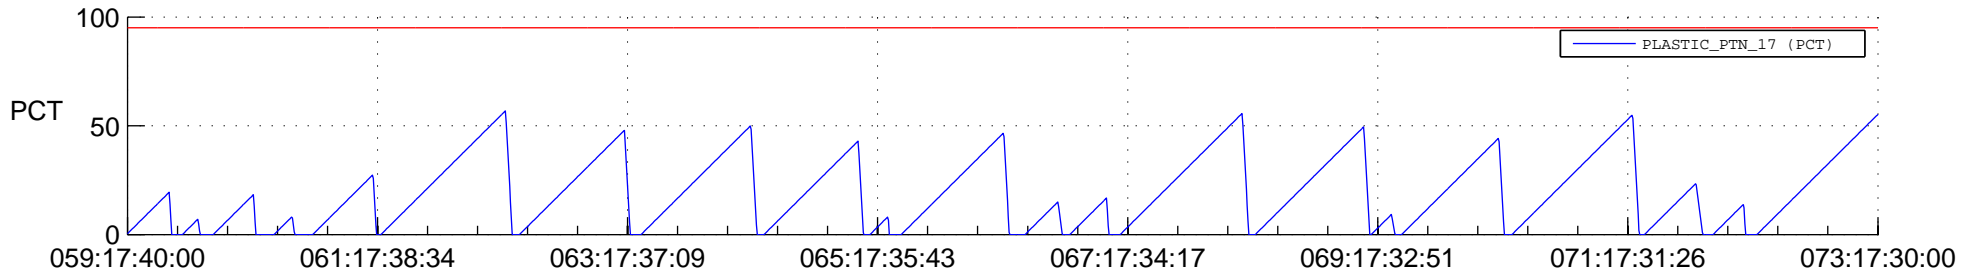

STEREO AHEAD SSR PCT Full Prediction

SWAVES_Percent_Full_Prediction

IMPACT_Percent_Full_Prediction

PLASTIC_Percent_Full_Prediction

Spacecraft_DownLink_Rate

Ground Time (2021:059:17:40:00.000 -2021:073:17:30:00.000)