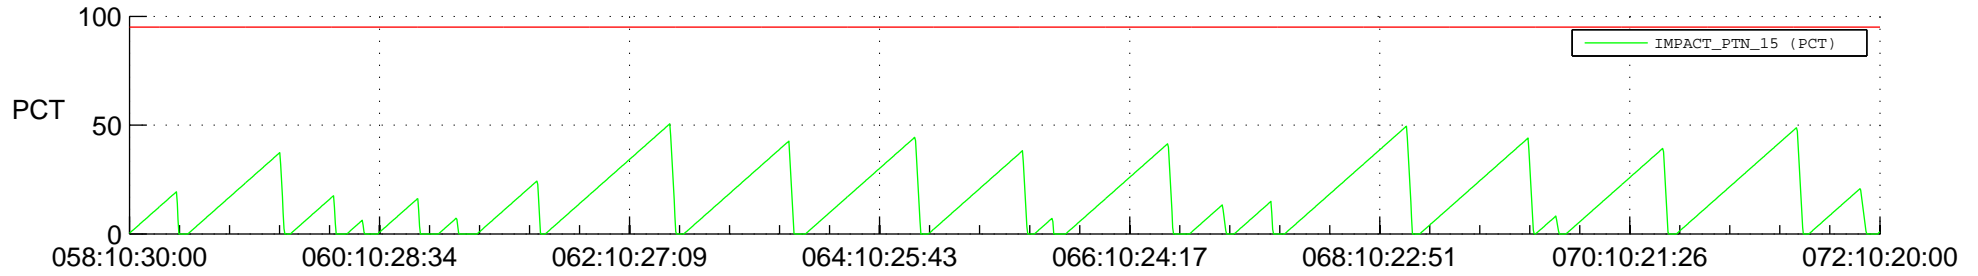

IMPACT_Percent_Full_Prediction