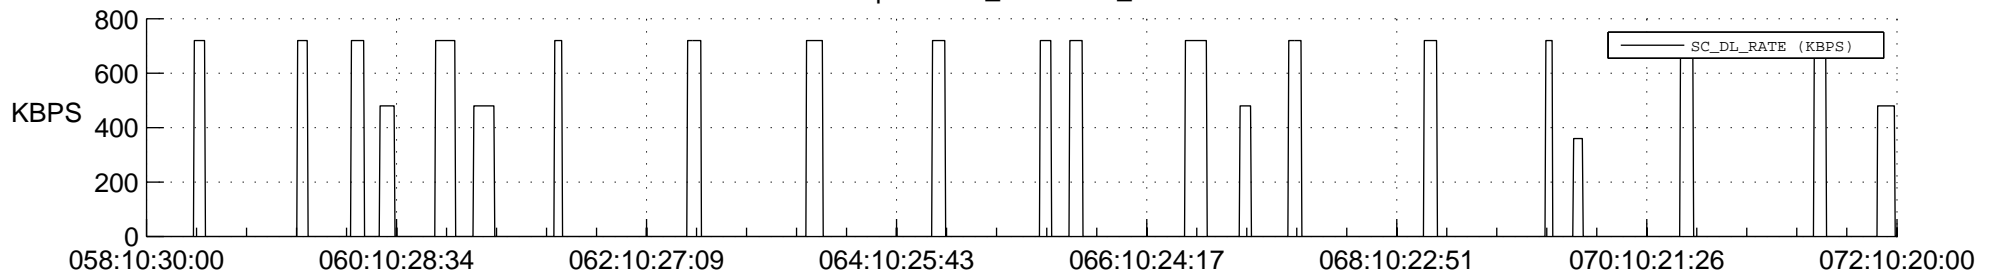

## Spacecraft\_DownLink\_Rate

Ground Time (2021:058:10:30:00.000 -2021:072:10:20:00.000)