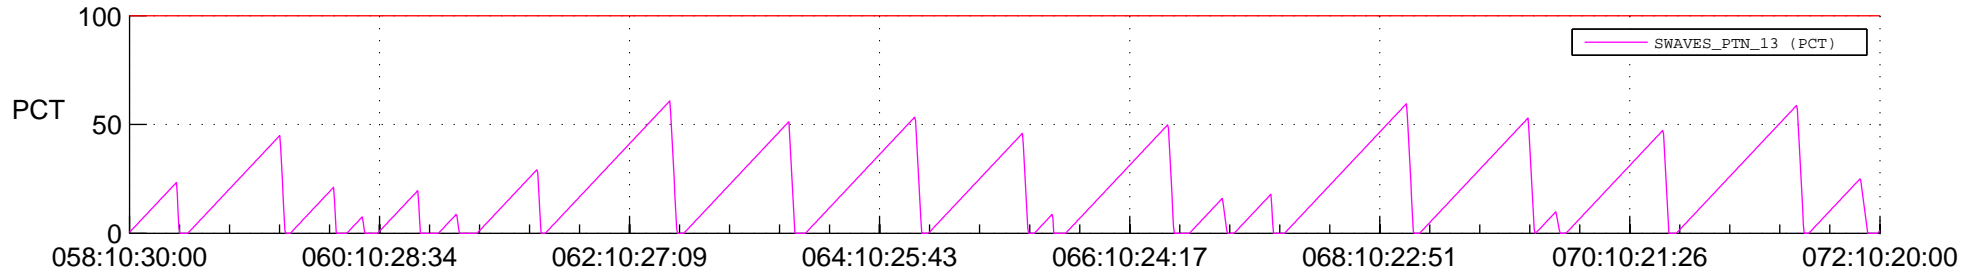

## SWAVES\_Percent\_Full\_Prediction

## Spacecraft\_DownLink\_Rate

Ground Time (2021:058:10:30:00.000 -2021:072:10:20:00.000)