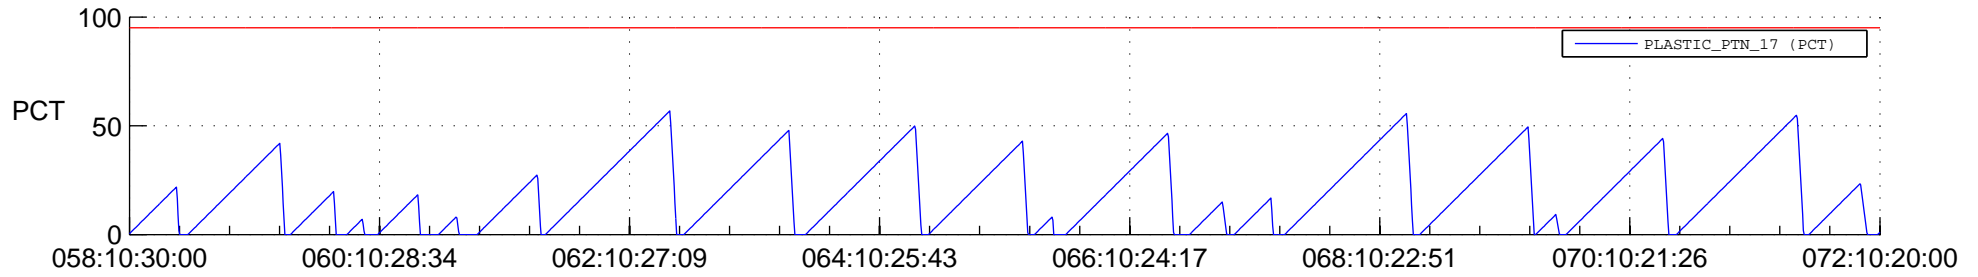

# STEREO AHEAD SSR PCT Full Prediction

## SWAVES\_Percent\_Full\_Prediction

## Spacecraft\_DownLink\_Rate

Ground Time (2021:058:10:30:00.000 -2021:072:10:20:00.000)