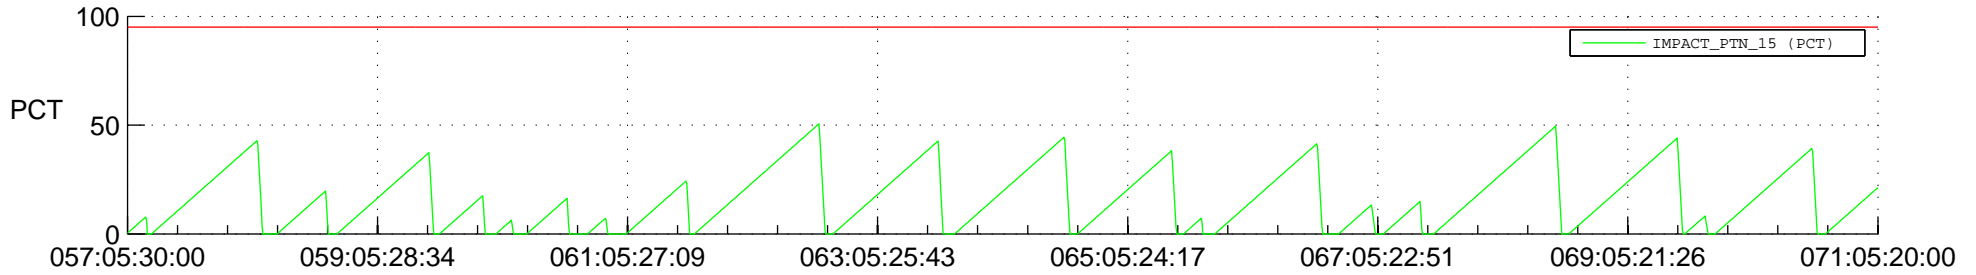

STEREO AHEAD SSR PCT Full Prediction

SWAVES_Percent_Full_Prediction

IMPACT_Percent_Full_Prediction

PLASTIC_Percent_Full_Prediction

Spacecraft_DownLink_Rate

Ground Time (2021:057:05:30:00.000 -2021:071:05:20:00.000)