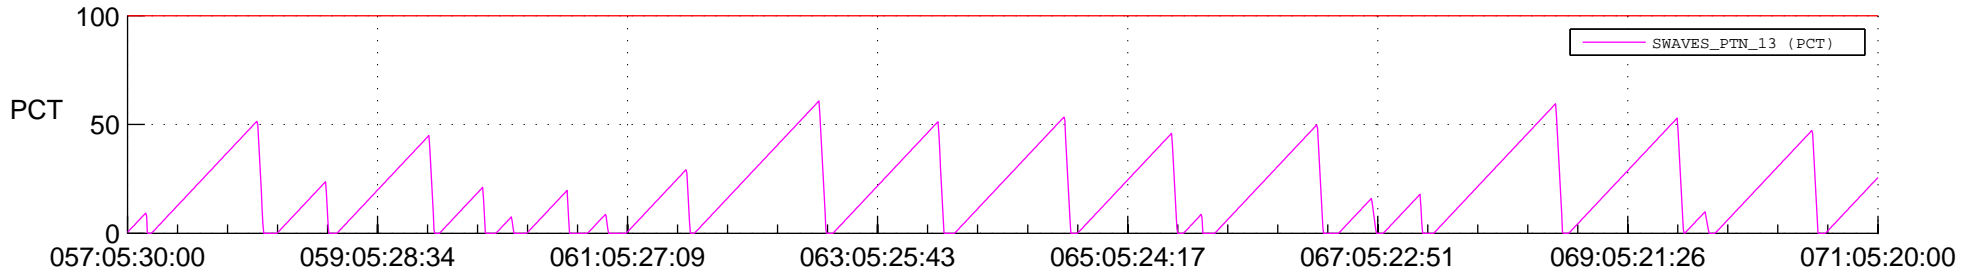

STEREO AHEAD SSR PCT Full Prediction

SWAVES_Percent_Full_Prediction

IMPACT_Percent_Full_Prediction

PLASTIC_Percent_Full_Prediction

Spacecraft_DownLink_Rate

Ground Time (2021:057:05:30:00.000 -2021:071:05:20:00.000)