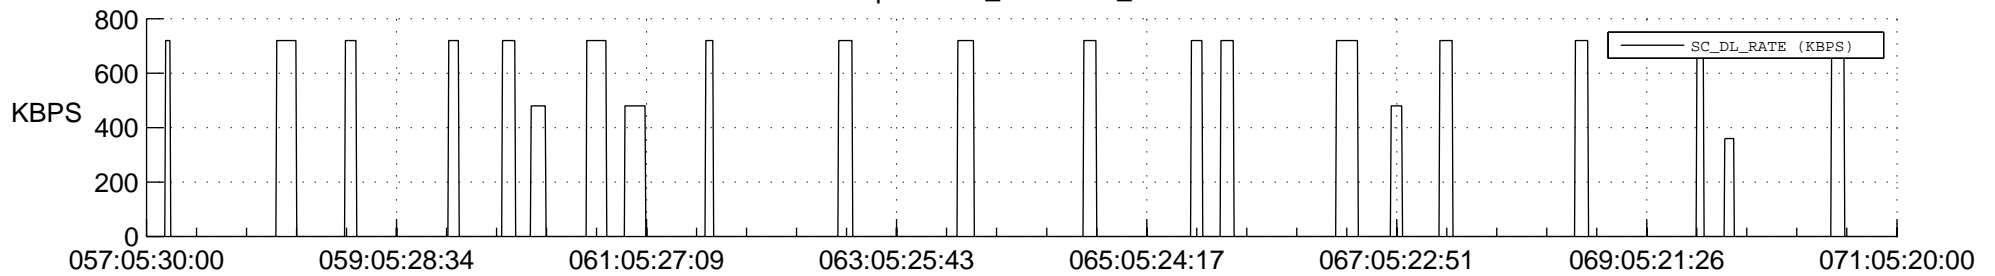

STEREO AHEAD SSR PCT Full Prediction

SWAVES_Percent_Full_Prediction

IMPACT_Percent_Full_Prediction

PLASTIC_Percent_Full_Prediction

Spacecraft_DownLink_Rate

Ground Time (2021:057:05:30:00.000 -2021:071:05:20:00.000)