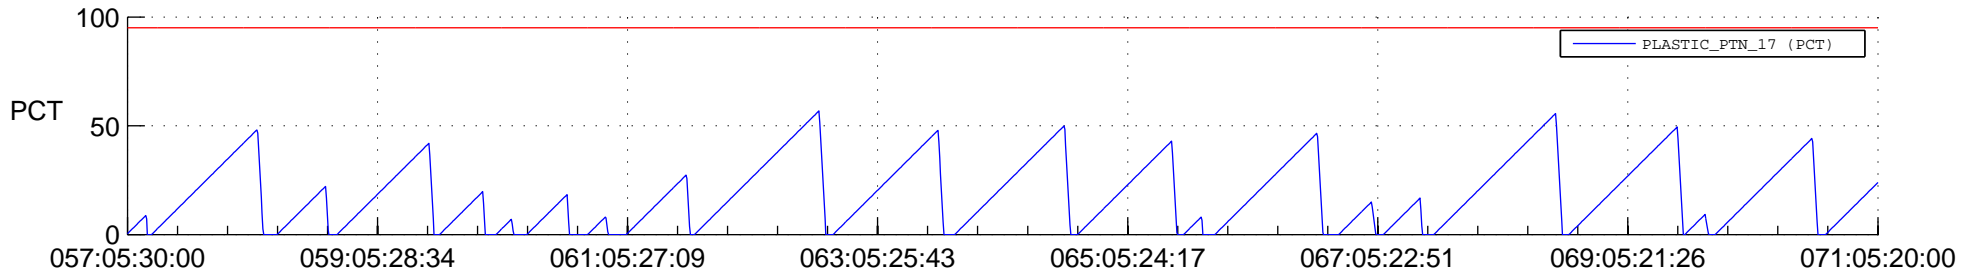

STEREO AHEAD SSR PCT Full Prediction

SWAVES_Percent_Full_Prediction

IMPACT_Percent_Full_Prediction

PLASTIC_Percent_Full_Prediction

Spacecraft_DownLink_Rate

Ground Time (2021:057:05:30:00.000 -2021:071:05:20:00.000)