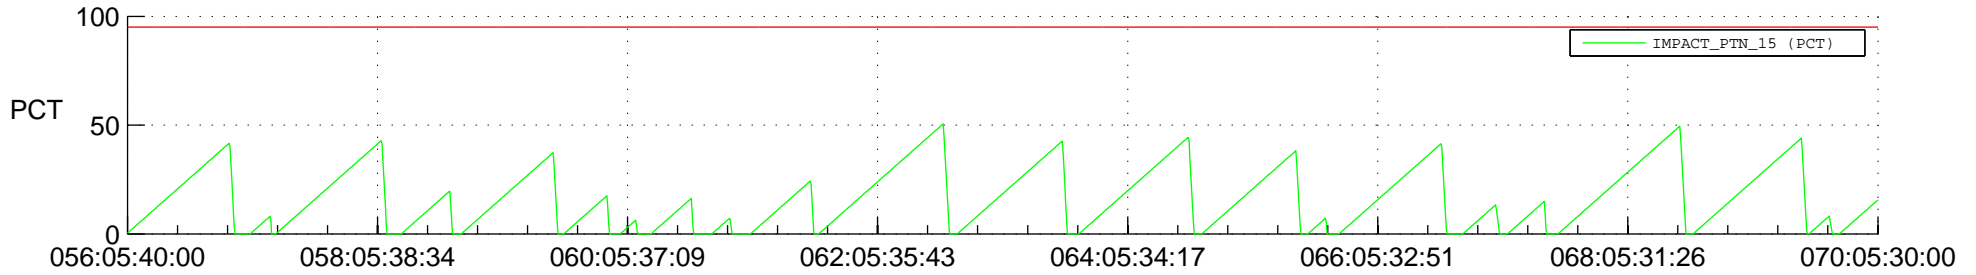

IMPACT_Percent_Full_Prediction