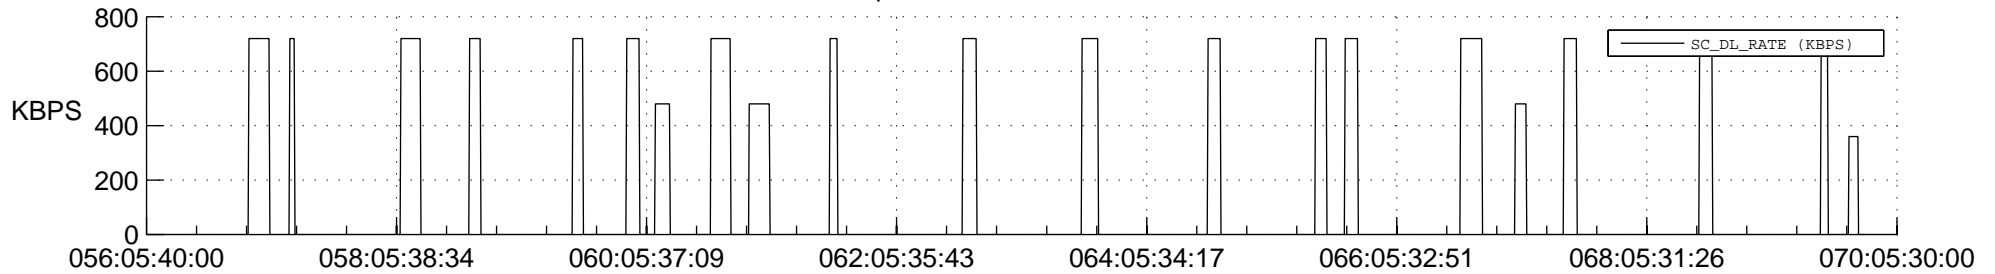

## Spacecraft\_DownLink\_Rate

Ground Time (2021:056:05:40:00.000 -2021:070:05:30:00.000)