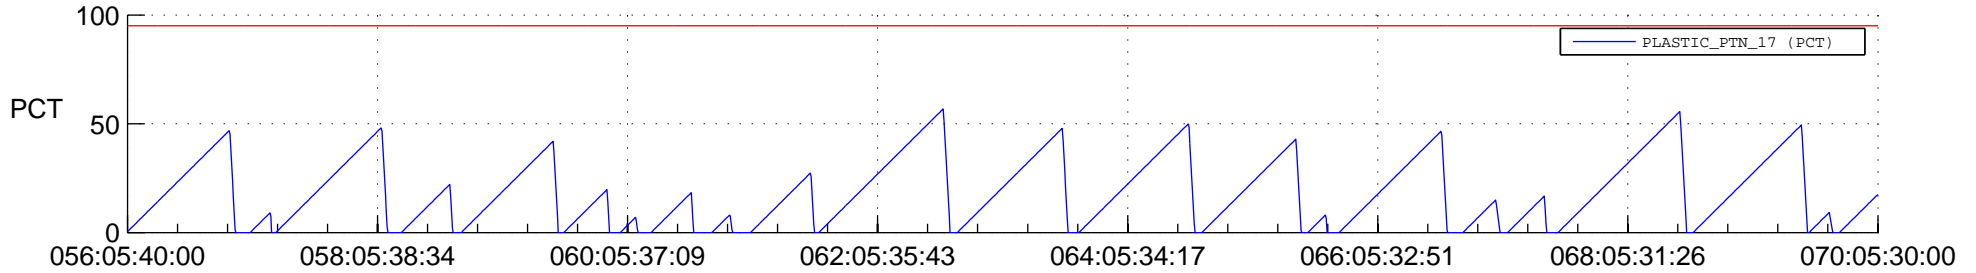

## SWAVES\_Percent\_Full\_Prediction

## Spacecraft\_DownLink\_Rate

Ground Time (2021:056:05:40:00.000 -2021:070:05:30:00.000)