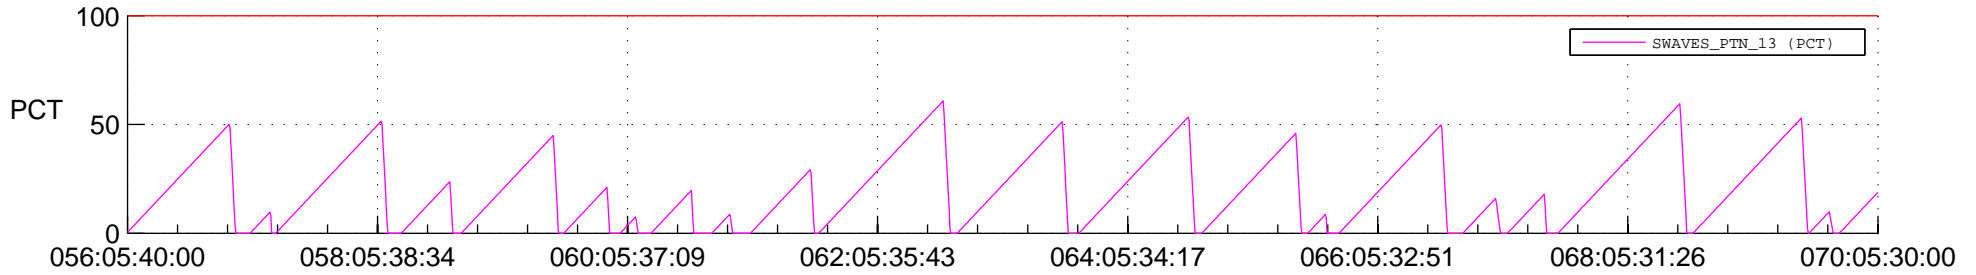

## SWAVES\_Percent\_Full\_Prediction

## Spacecraft\_DownLink\_Rate

Ground Time (2021:056:05:40:00.000 -2021:070:05:30:00.000)