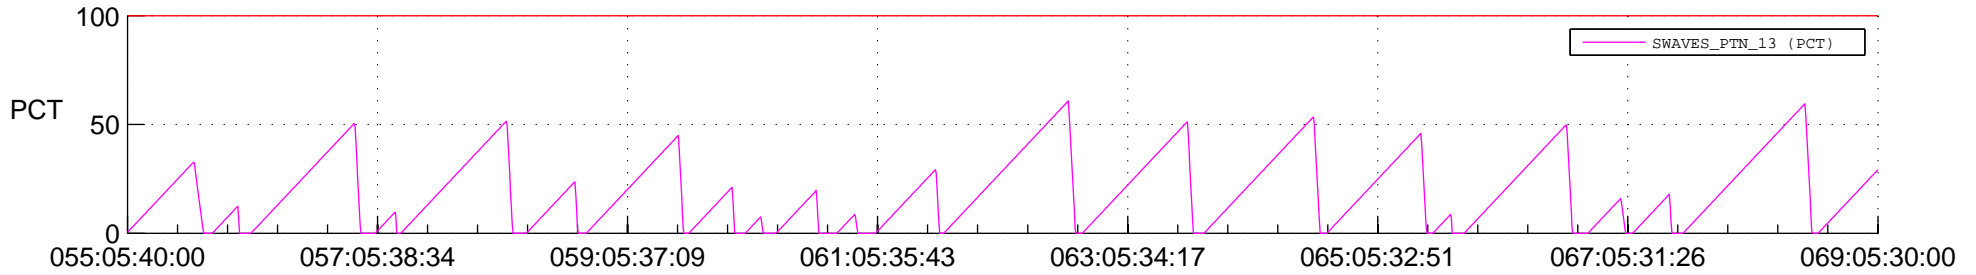

## SWAVES\_Percent\_Full\_Prediction

## Spacecraft\_DownLink\_Rate

Ground Time (2021:055:05:40:00.000 -2021:069:05:30:00.000)