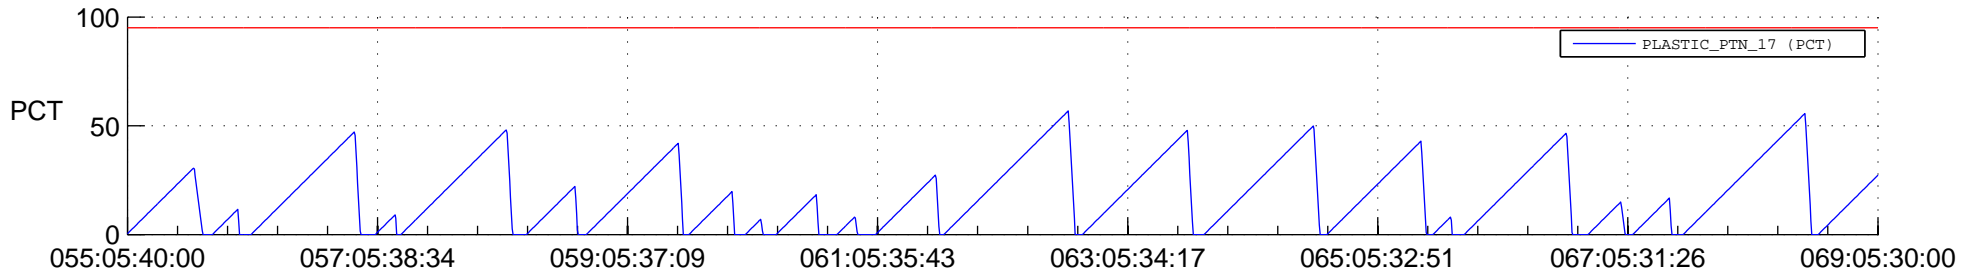

## SWAVES\_Percent\_Full\_Prediction

## Spacecraft\_DownLink\_Rate

Ground Time (2021:055:05:40:00.000 -2021:069:05:30:00.000)