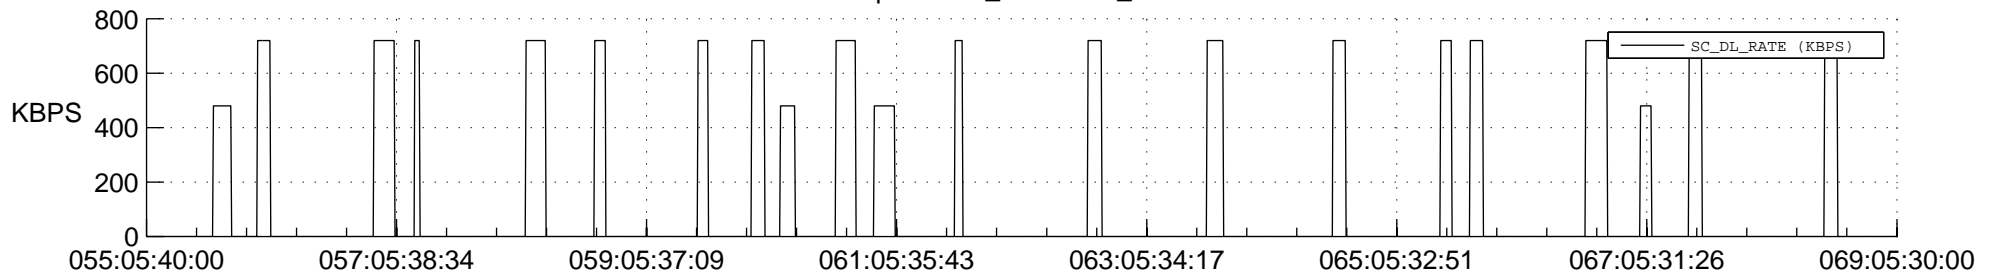

## Spacecraft\_DownLink\_Rate

Ground Time (2021:055:05:40:00.000 -2021:069:05:30:00.000)