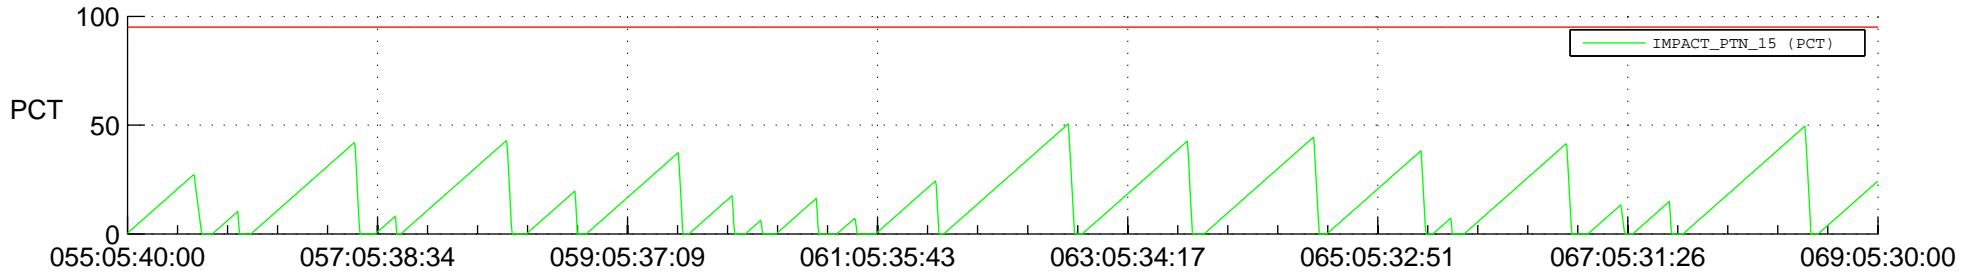

IMPACT_Percent_Full_Prediction