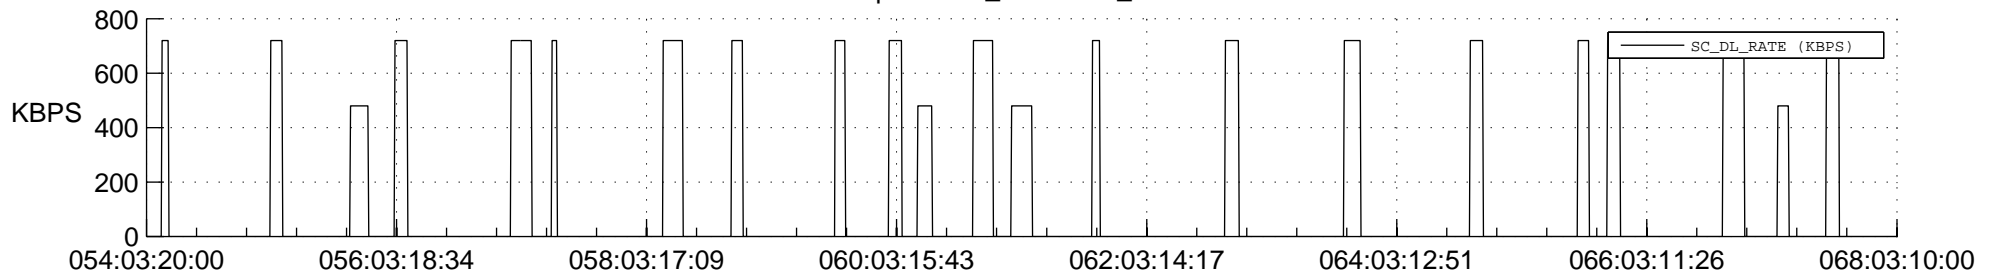

## Spacecraft\_DownLink\_Rate

Ground Time (2021:054:03:20:00.000 -2021:068:03:10:00.000)