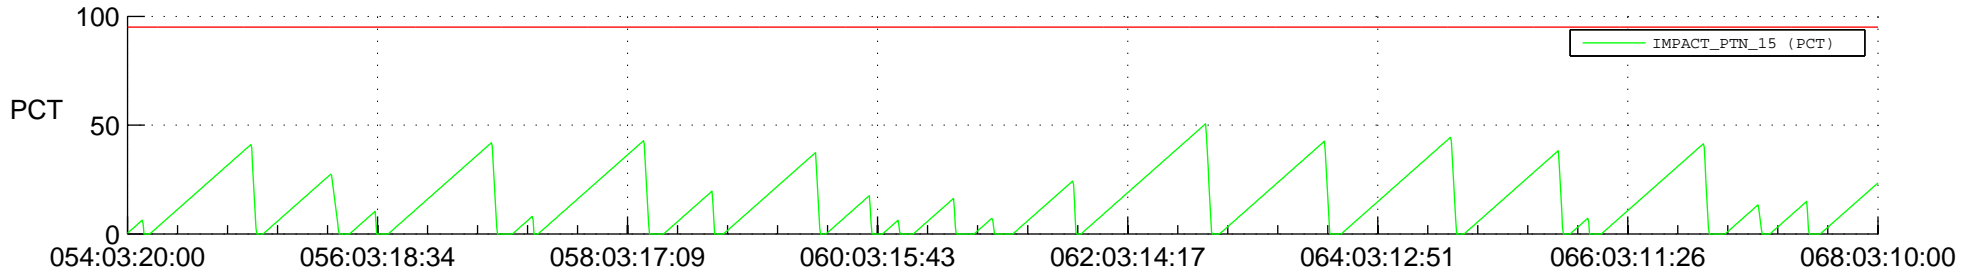

IMPACT_Percent_Full_Prediction