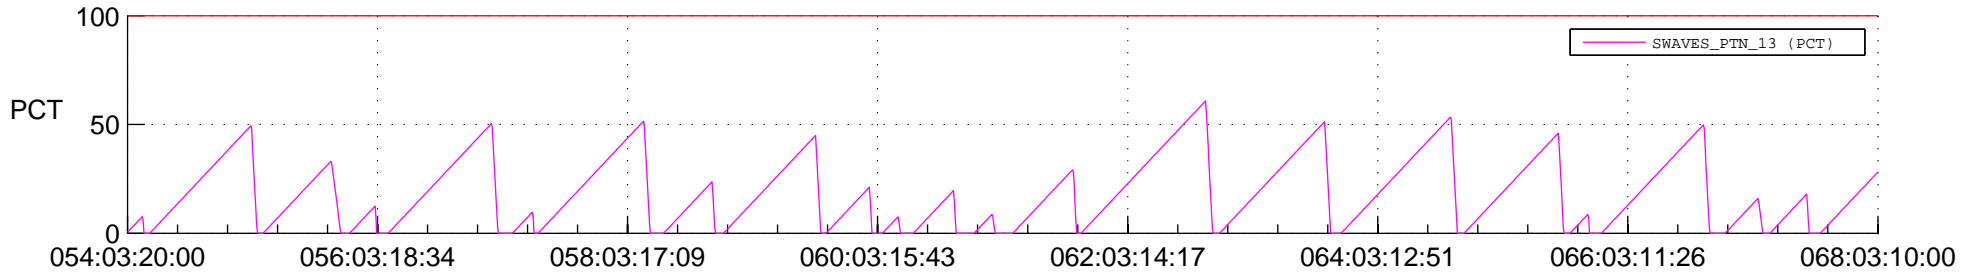

## SWAVES\_Percent\_Full\_Prediction

## Spacecraft\_DownLink\_Rate

Ground Time (2021:054:03:20:00.000 -2021:068:03:10:00.000)