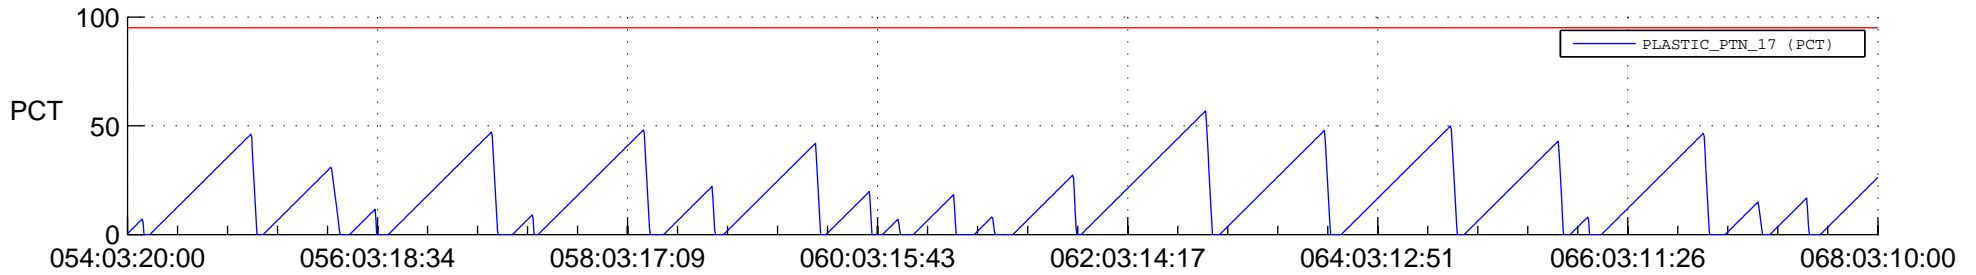

## SWAVES\_Percent\_Full\_Prediction

## Spacecraft\_DownLink\_Rate

Ground Time (2021:054:03:20:00.000 -2021:068:03:10:00.000)