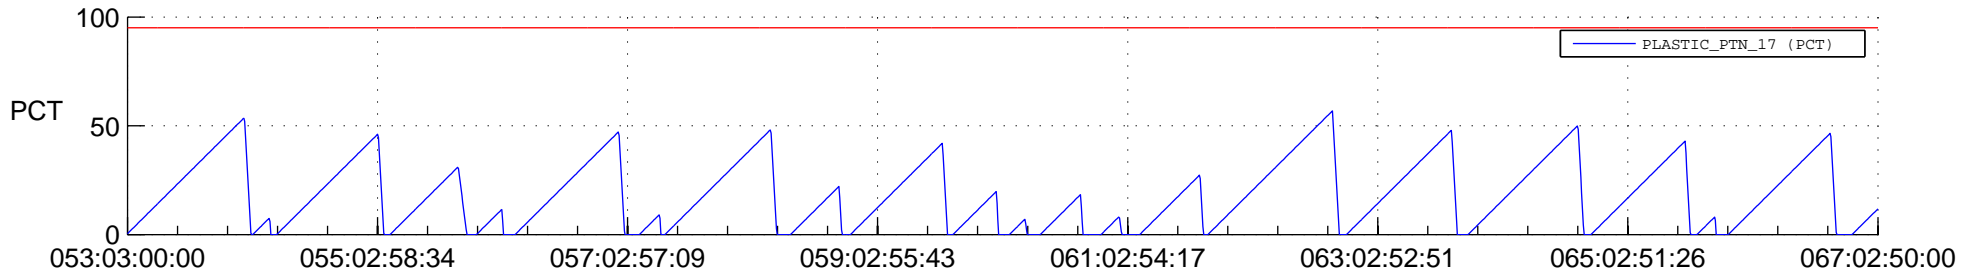

STEREO AHEAD SSR PCT Full Prediction

SWAVES_Percent_Full_Prediction

IMPACT_Percent_Full_Prediction

PLASTIC_Percent_Full_Prediction

Spacecraft_DownLink_Rate

Ground Time (2021:053:03:00:00.000 -2021:067:02:50:00.000)