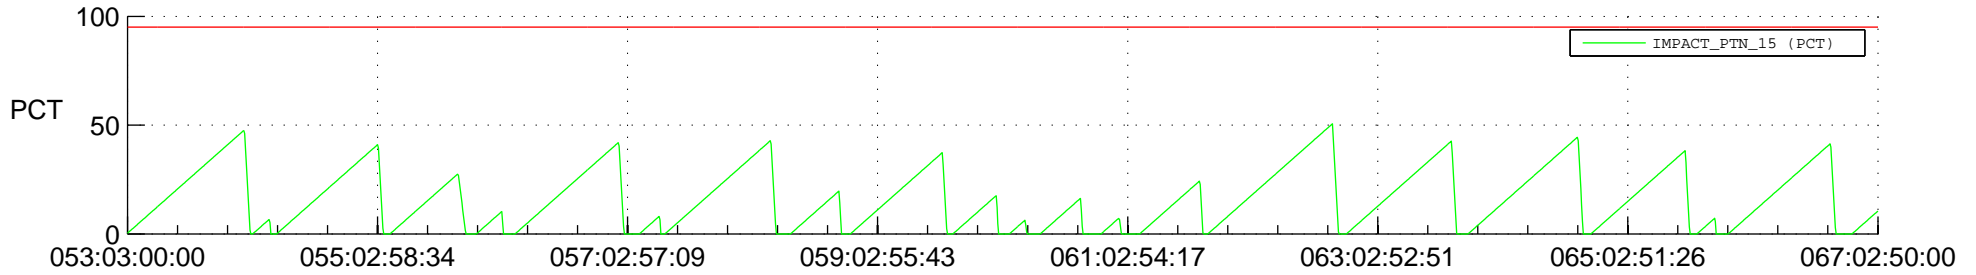

STEREO AHEAD SSR PCT Full Prediction

SWAVES_Percent_Full_Prediction

IMPACT_Percent_Full_Prediction

PLASTIC_Percent_Full_Prediction

Spacecraft_DownLink_Rate

Ground Time (2021:053:03:00:00.000 -2021:067:02:50:00.000)