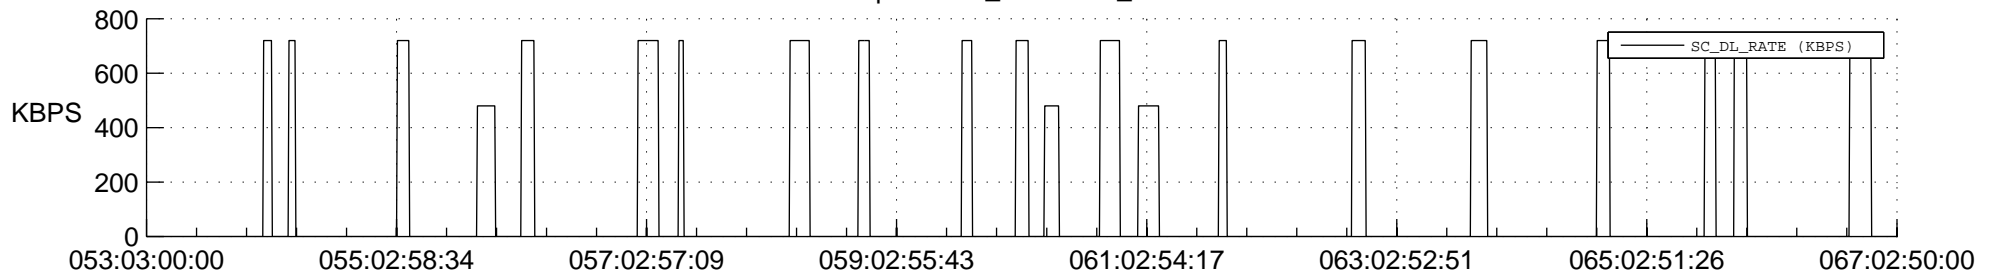

STEREO AHEAD SSR PCT Full Prediction

SWAVES_Percent_Full_Prediction

IMPACT_Percent_Full_Prediction

PLASTIC_Percent_Full_Prediction

Spacecraft_DownLink_Rate

Ground Time (2021:053:03:00:00.000 -2021:067:02:50:00.000)