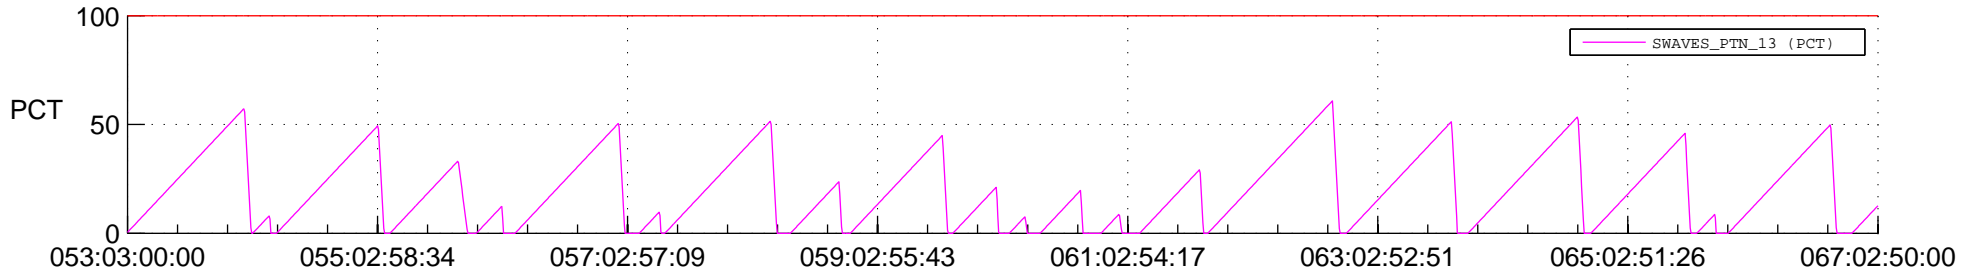

STEREO AHEAD SSR PCT Full Prediction

SWAVES_Percent_Full_Prediction

IMPACT_Percent_Full_Prediction

PLASTIC_Percent_Full_Prediction

Spacecraft_DownLink_Rate

Ground Time (2021:053:03:00:00.000 -2021:067:02:50:00.000)