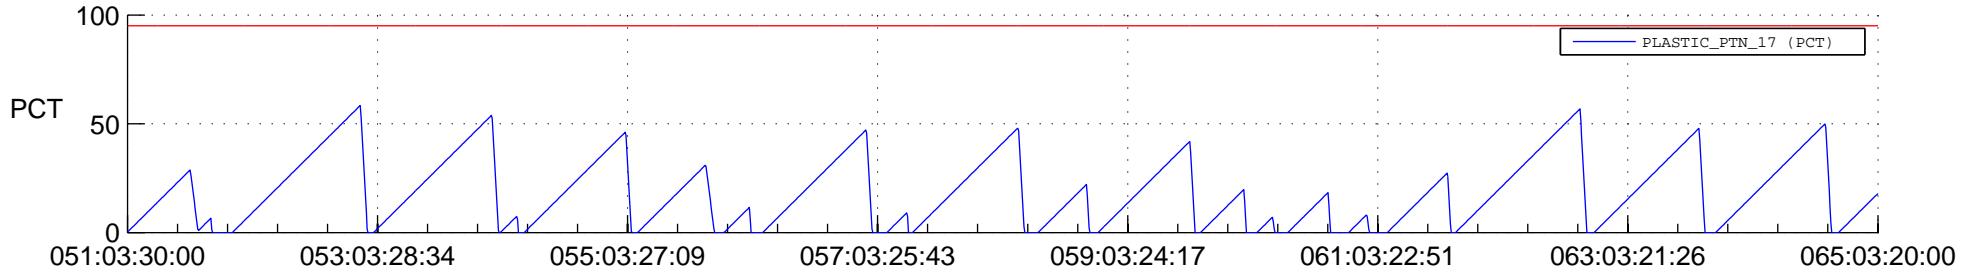

STEREO AHEAD SSR PCT Full Prediction

SWAVES_Percent_Full_Prediction

IMPACT_Percent_Full_Prediction

PLASTIC_Percent_Full_Prediction

Spacecraft_DownLink_Rate

Ground Time (2021:051:03:30:00.000 -2021:065:03:20:00.000)