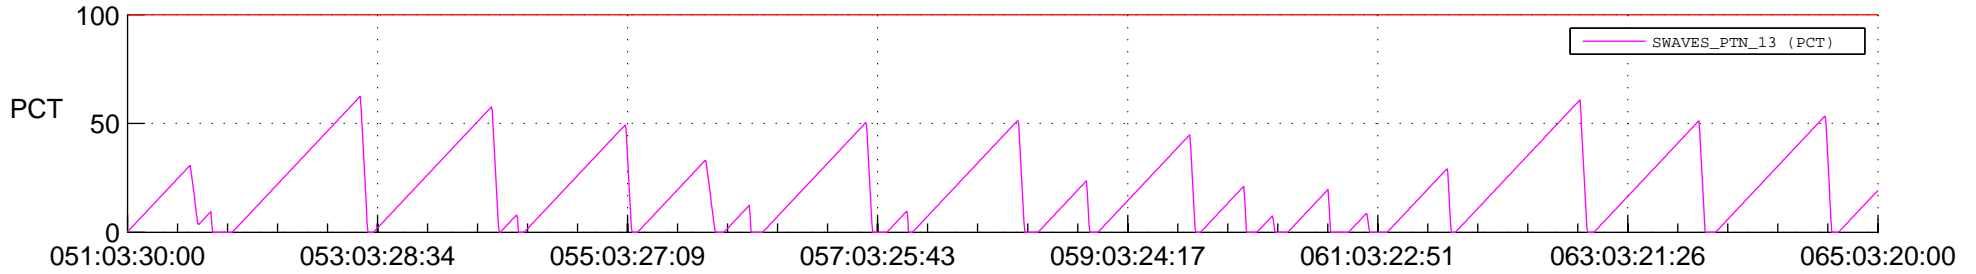

STEREO AHEAD SSR PCT Full Prediction

SWAVES_Percent_Full_Prediction

IMPACT_Percent_Full_Prediction

PLASTIC_Percent_Full_Prediction

Spacecraft_DownLink_Rate

Ground Time (2021:051:03:30:00.000 -2021:065:03:20:00.000)