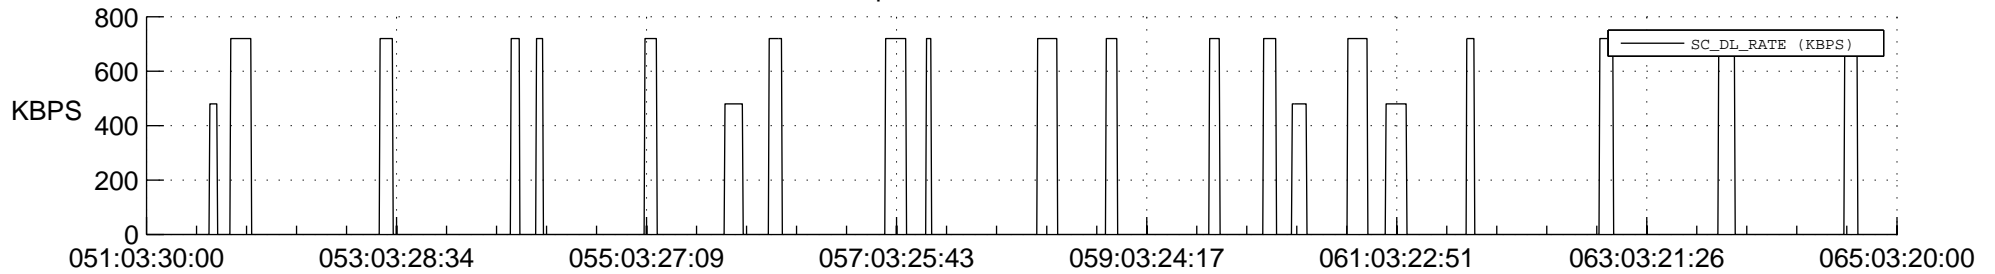

STEREO AHEAD SSR PCT Full Prediction

SWAVES_Percent_Full_Prediction

IMPACT_Percent_Full_Prediction

PLASTIC_Percent_Full_Prediction

Spacecraft_DownLink_Rate

Ground Time (2021:051:03:30:00.000 -2021:065:03:20:00.000)