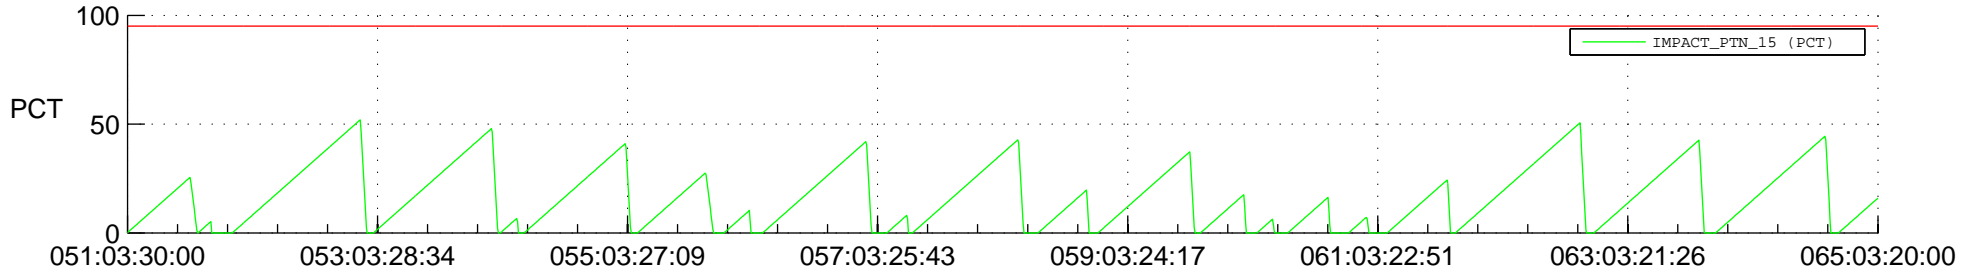

STEREO AHEAD SSR PCT Full Prediction

SWAVES_Percent_Full_Prediction

IMPACT_Percent_Full_Prediction

PLASTIC_Percent_Full_Prediction

Spacecraft_DownLink_Rate

Ground Time (2021:051:03:30:00.000 -2021:065:03:20:00.000)