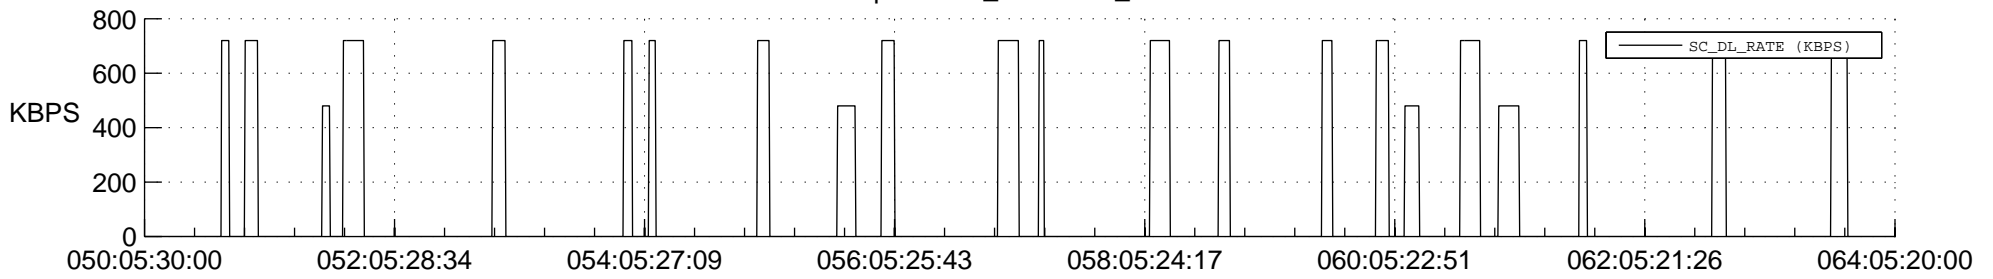

STEREO AHEAD SSR PCT Full Prediction

SWAVES_Percent_Full_Prediction

IMPACT_Percent_Full_Prediction

PLASTIC_Percent_Full_Prediction

Spacecraft_DownLink_Rate

Ground Time (2021:050:05:30:00.000 -2021:064:05:20:00.000)