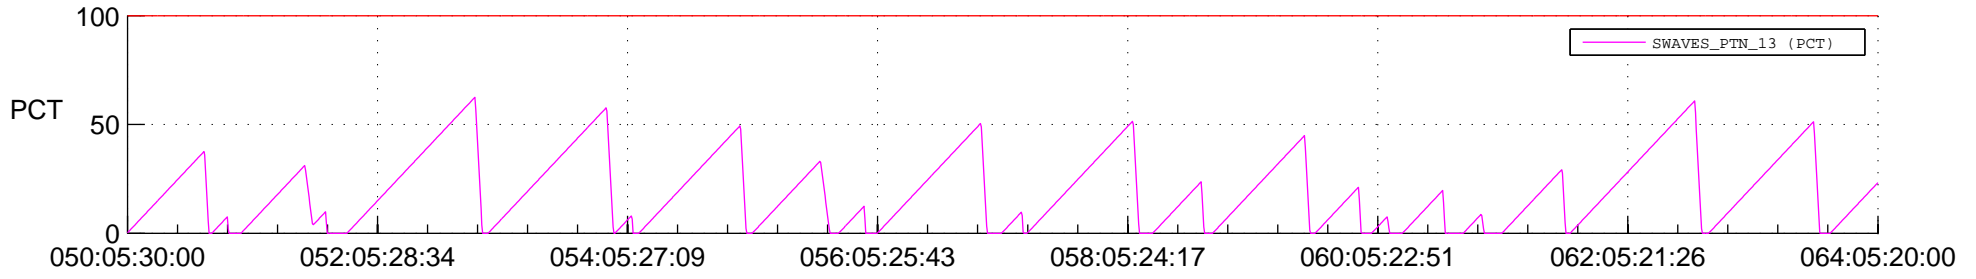

STEREO AHEAD SSR PCT Full Prediction

SWAVES_Percent_Full_Prediction

IMPACT_Percent_Full_Prediction

PLASTIC_Percent_Full_Prediction

Spacecraft_DownLink_Rate

Ground Time (2021:050:05:30:00.000 -2021:064:05:20:00.000)