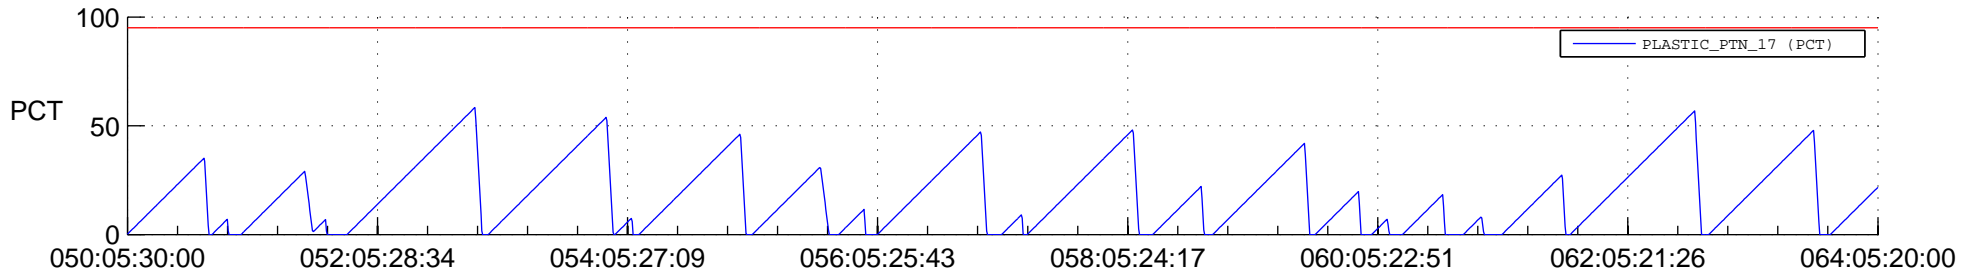

STEREO AHEAD SSR PCT Full Prediction

SWAVES_Percent_Full_Prediction

IMPACT_Percent_Full_Prediction

PLASTIC_Percent_Full_Prediction

Spacecraft_DownLink_Rate

Ground Time (2021:050:05:30:00.000 -2021:064:05:20:00.000)