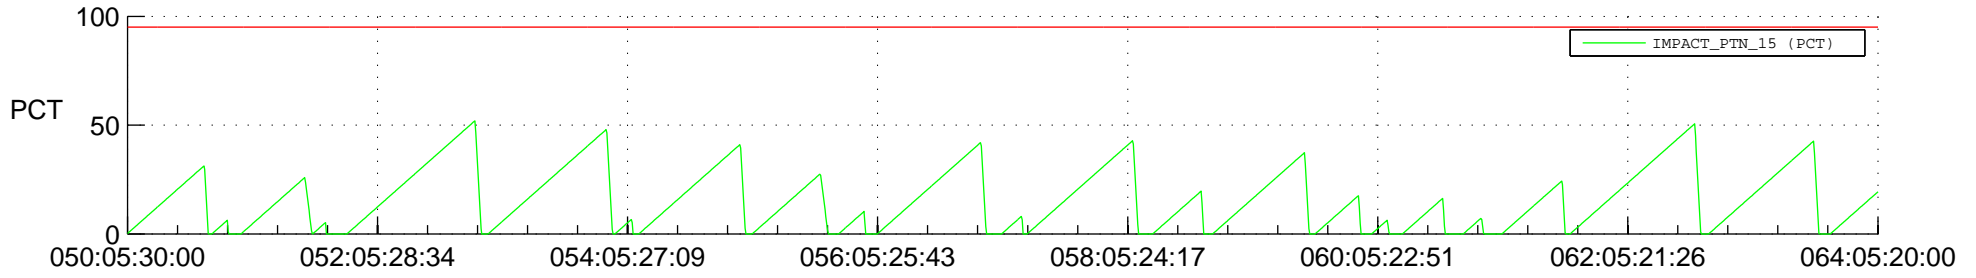

STEREO AHEAD SSR PCT Full Prediction

SWAVES_Percent_Full_Prediction

IMPACT_Percent_Full_Prediction

PLASTIC_Percent_Full_Prediction

Spacecraft_DownLink_Rate

Ground Time (2021:050:05:30:00.000 -2021:064:05:20:00.000)