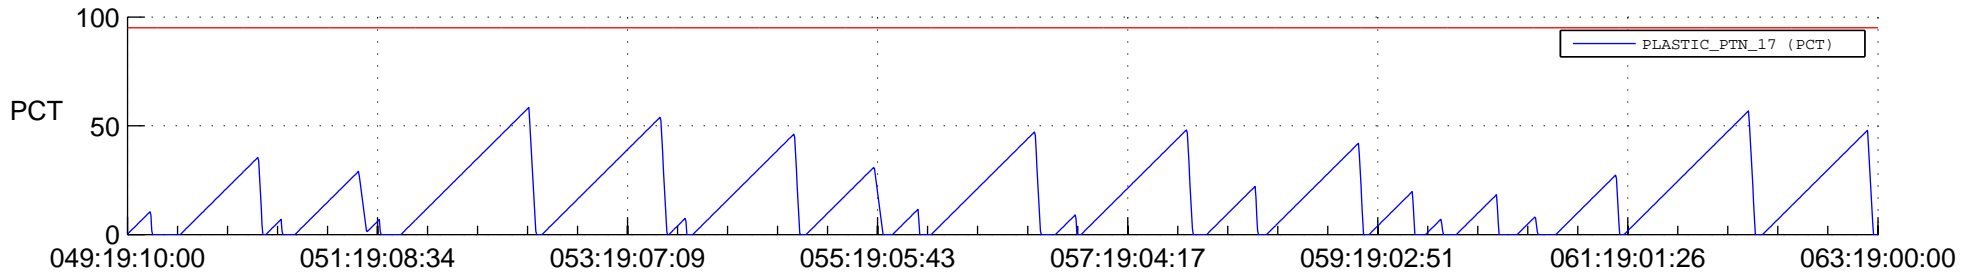

STEREO AHEAD SSR PCT Full Prediction

SWAVES_Percent_Full_Prediction

IMPACT_Percent_Full_Prediction

PLASTIC_Percent_Full_Prediction

Spacecraft_DownLink_Rate