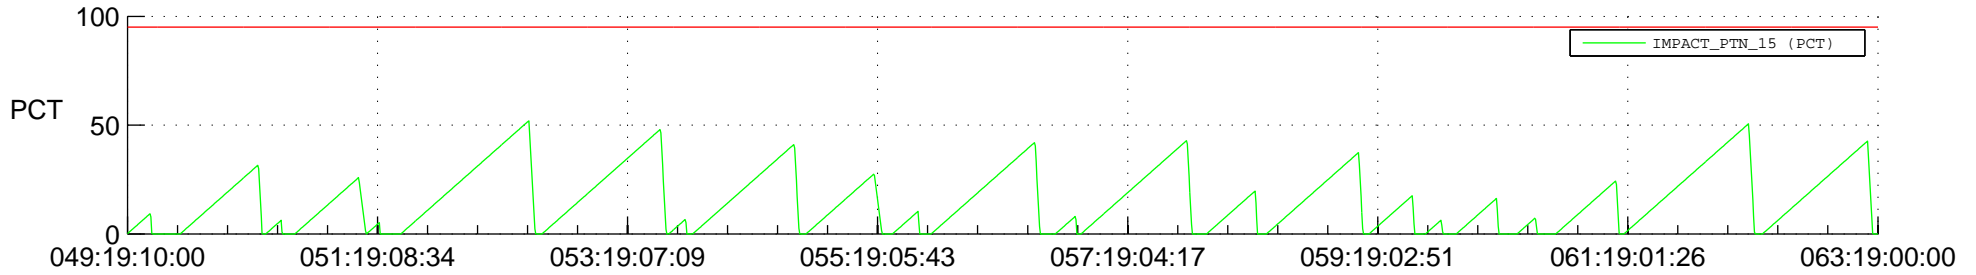

STEREO AHEAD SSR PCT Full Prediction

SWAVES_Percent_Full_Prediction

IMPACT_Percent_Full_Prediction

PLASTIC_Percent_Full_Prediction

Spacecraft_DownLink_Rate