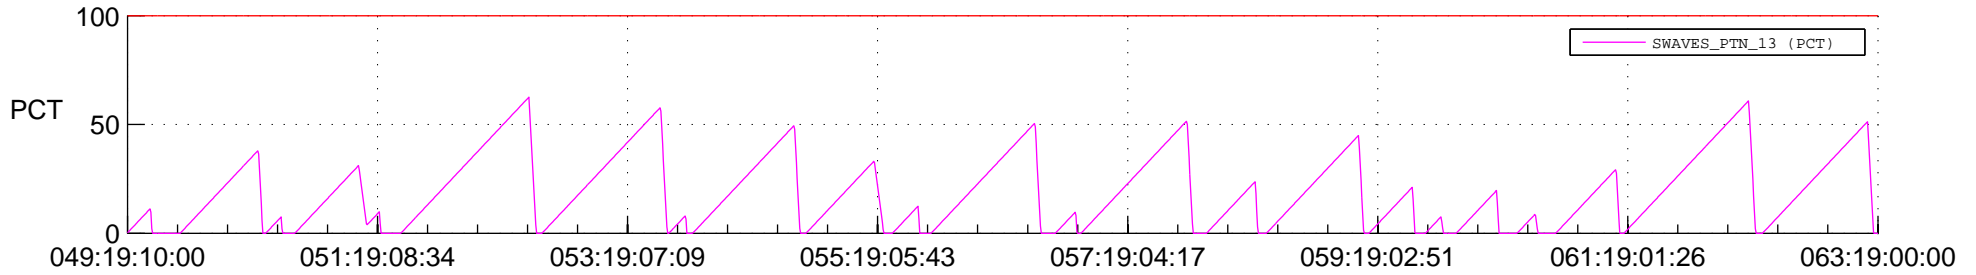

STEREO AHEAD SSR PCT Full Prediction

SWAVES_Percent_Full_Prediction

IMPACT_Percent_Full_Prediction

PLASTIC_Percent_Full_Prediction

Spacecraft_DownLink_Rate