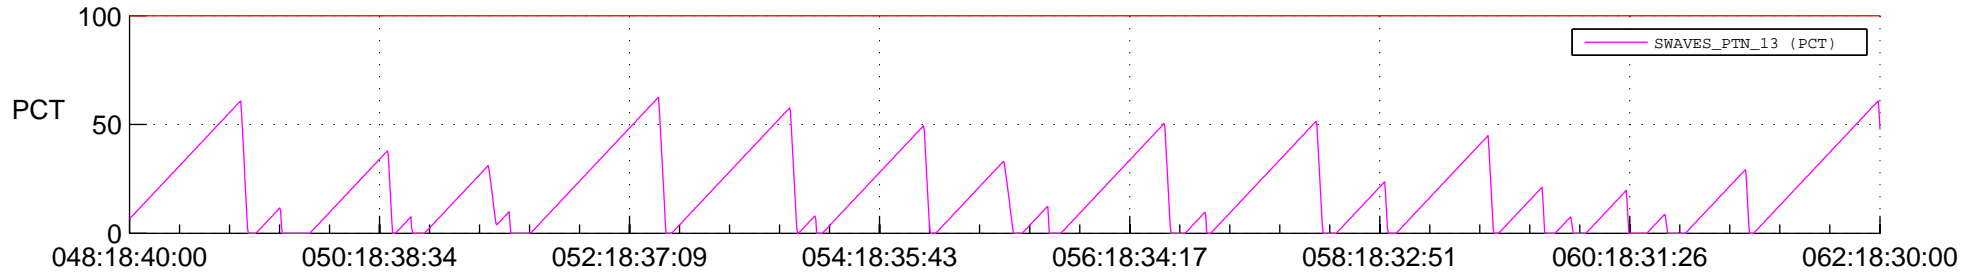

STEREO AHEAD SSR PCT Full Prediction

SWAVES_Percent_Full_Prediction

IMPACT_Percent_Full_Prediction

PLASTIC_Percent_Full_Prediction

Spacecraft_DownLink_Rate

Ground Time (2021:048:18:40:00.000 -2021:062:18:30:00.000)