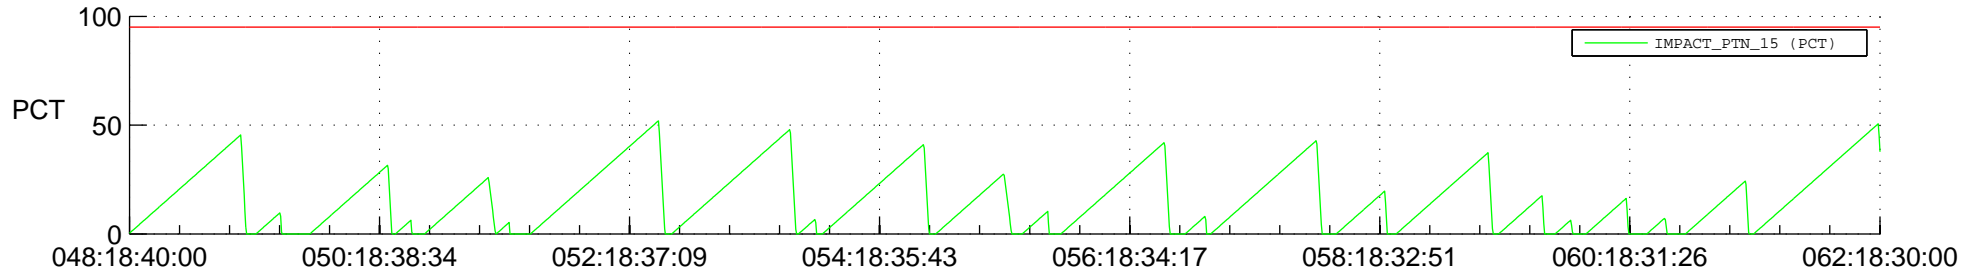

STEREO AHEAD SSR PCT Full Prediction

SWAVES_Percent_Full_Prediction

IMPACT_Percent_Full_Prediction

PLASTIC_Percent_Full_Prediction

Spacecraft_DownLink_Rate

Ground Time (2021:048:18:40:00.000 -2021:062:18:30:00.000)