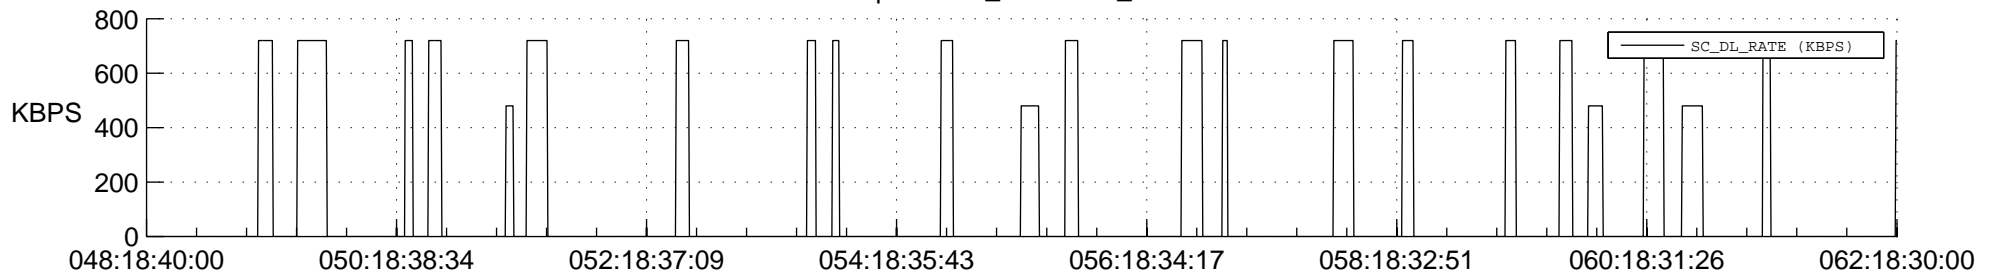

STEREO AHEAD SSR PCT Full Prediction

SWAVES_Percent_Full_Prediction

IMPACT_Percent_Full_Prediction

PLASTIC_Percent_Full_Prediction

Spacecraft_DownLink_Rate

Ground Time (2021:048:18:40:00.000 -2021:062:18:30:00.000)