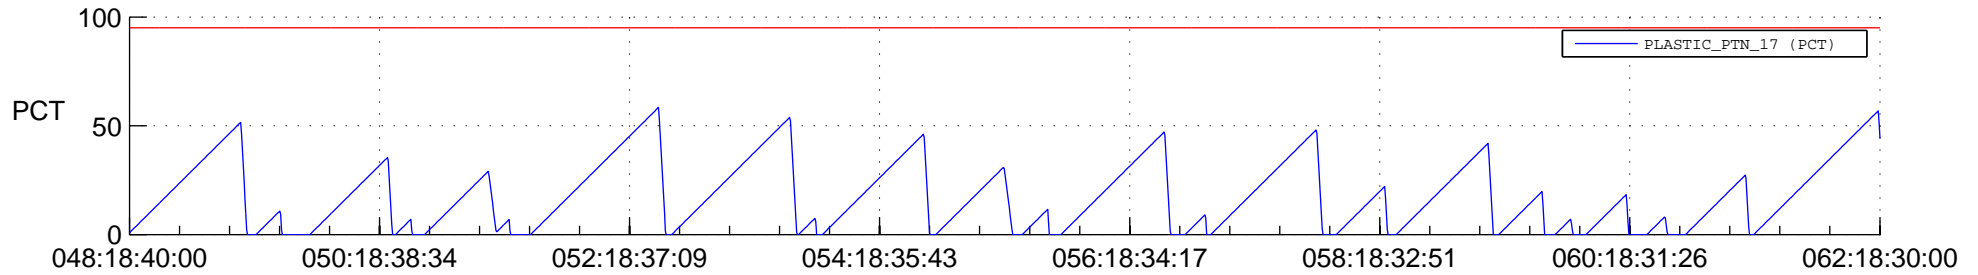

STEREO AHEAD SSR PCT Full Prediction

SWAVES_Percent_Full_Prediction

IMPACT_Percent_Full_Prediction

PLASTIC_Percent_Full_Prediction

Spacecraft_DownLink_Rate

Ground Time (2021:048:18:40:00.000 -2021:062:18:30:00.000)