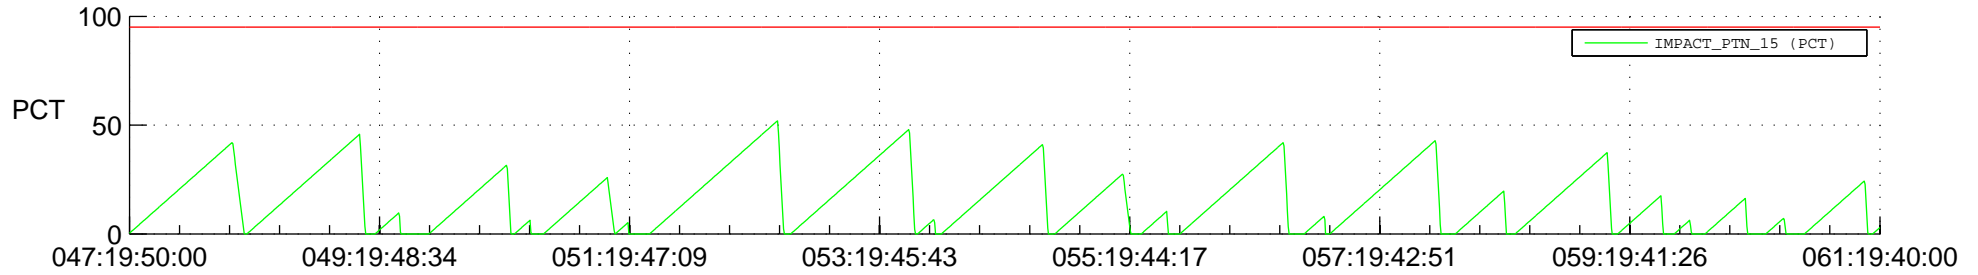

STEREO AHEAD SSR PCT Full Prediction

SWAVES_Percent_Full_Prediction

IMPACT_Percent_Full_Prediction

PLASTIC_Percent_Full_Prediction

Spacecraft_DownLink_Rate

Ground Time (2021:047:19:50:00.000 -2021:061:19:40:00.000)