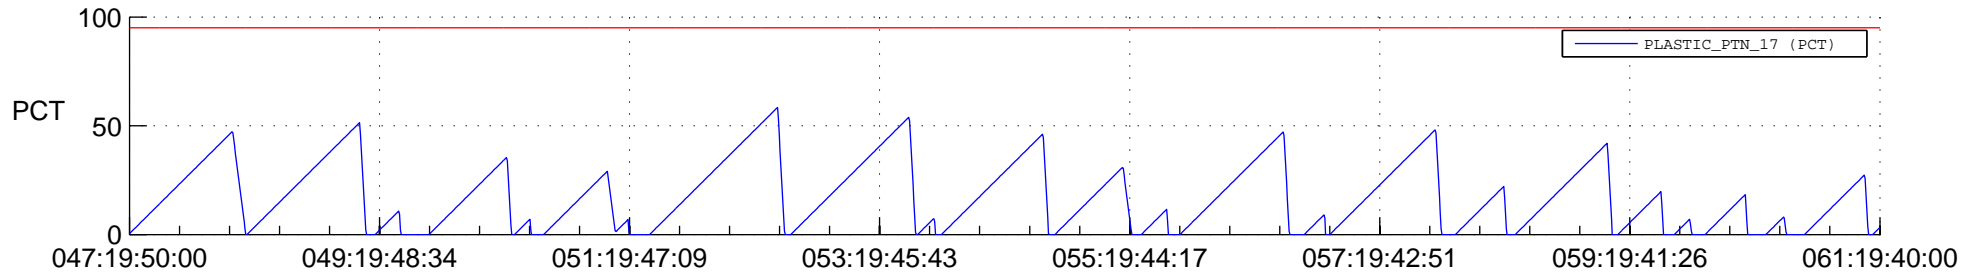

STEREO AHEAD SSR PCT Full Prediction

SWAVES_Percent_Full_Prediction

IMPACT_Percent_Full_Prediction

PLASTIC_Percent_Full_Prediction

Spacecraft_DownLink_Rate

Ground Time (2021:047:19:50:00.000 -2021:061:19:40:00.000)