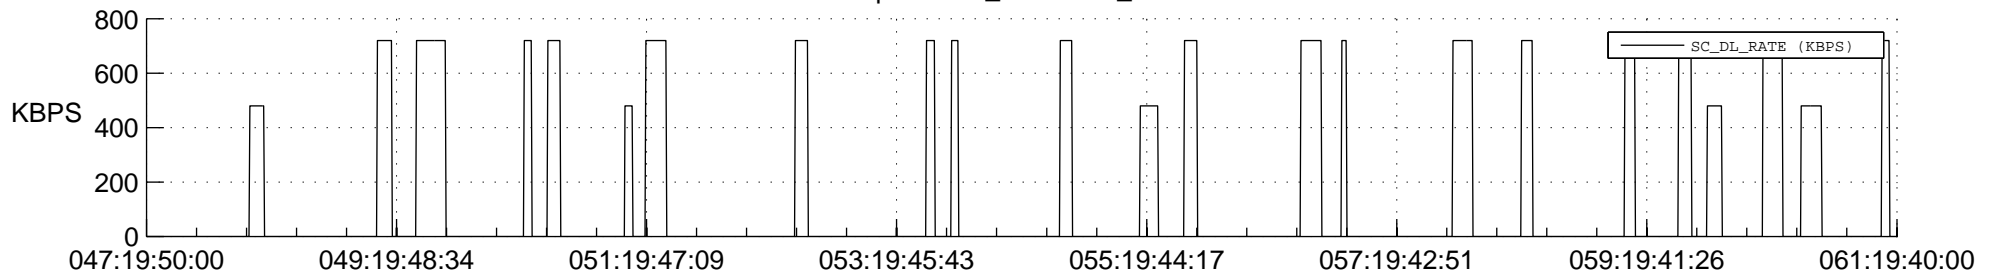

STEREO AHEAD SSR PCT Full Prediction

SWAVES_Percent_Full_Prediction

IMPACT_Percent_Full_Prediction

PLASTIC_Percent_Full_Prediction

Spacecraft_DownLink_Rate

Ground Time (2021:047:19:50:00.000 -2021:061:19:40:00.000)