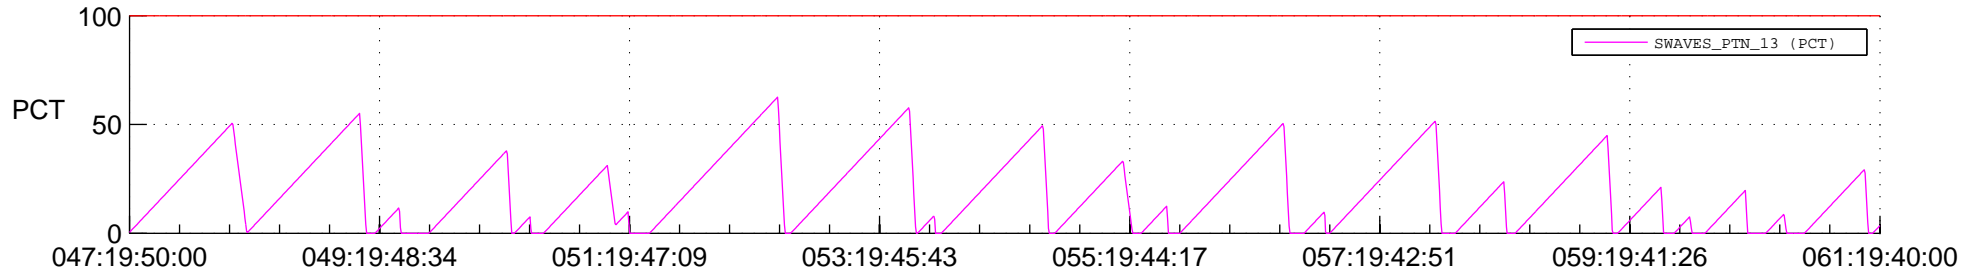

STEREO AHEAD SSR PCT Full Prediction

SWAVES_Percent_Full_Prediction

IMPACT_Percent_Full_Prediction

PLASTIC_Percent_Full_Prediction

Spacecraft_DownLink_Rate

Ground Time (2021:047:19:50:00.000 -2021:061:19:40:00.000)