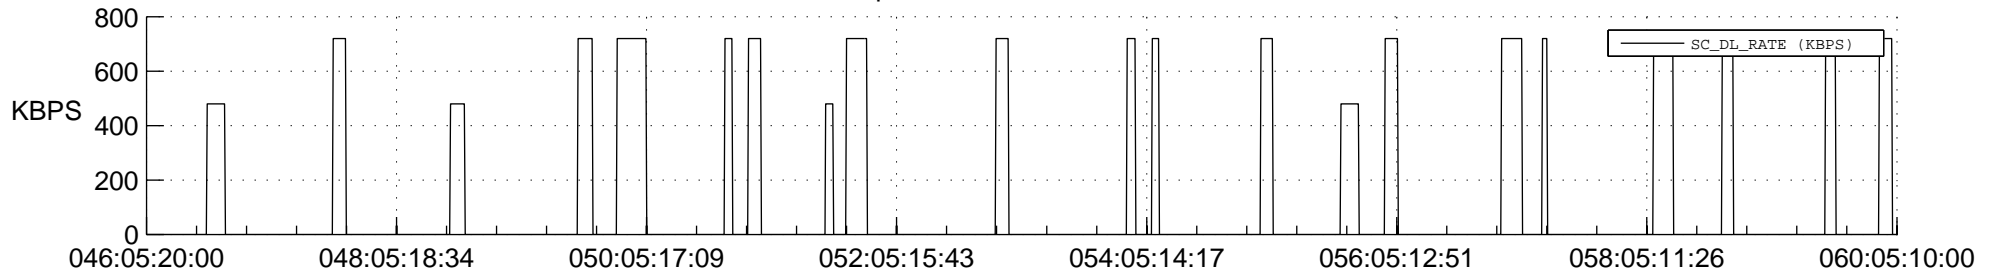

## Spacecraft\_DownLink\_Rate

Ground Time (2021:046:05:20:00.000 -2021:060:05:10:00.000)