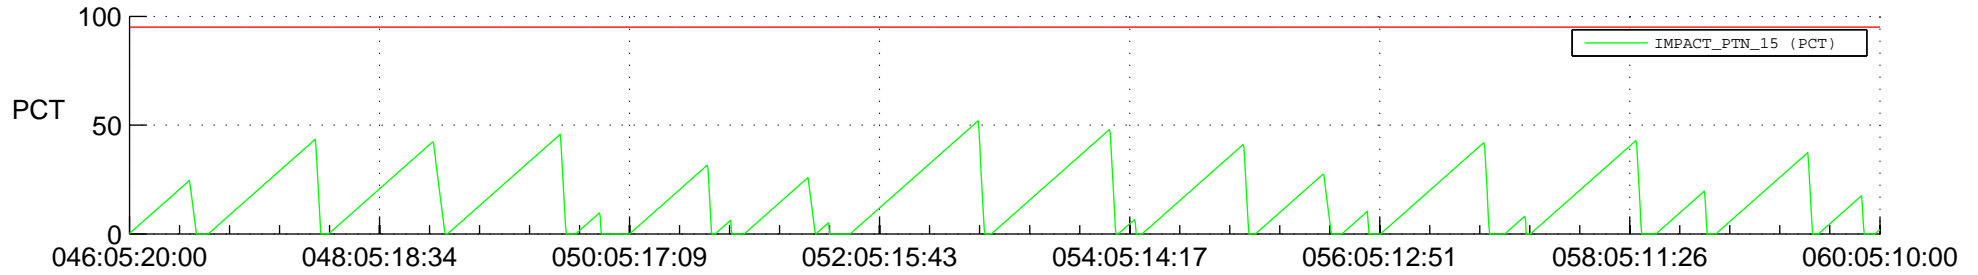

IMPACT_Percent_Full_Prediction