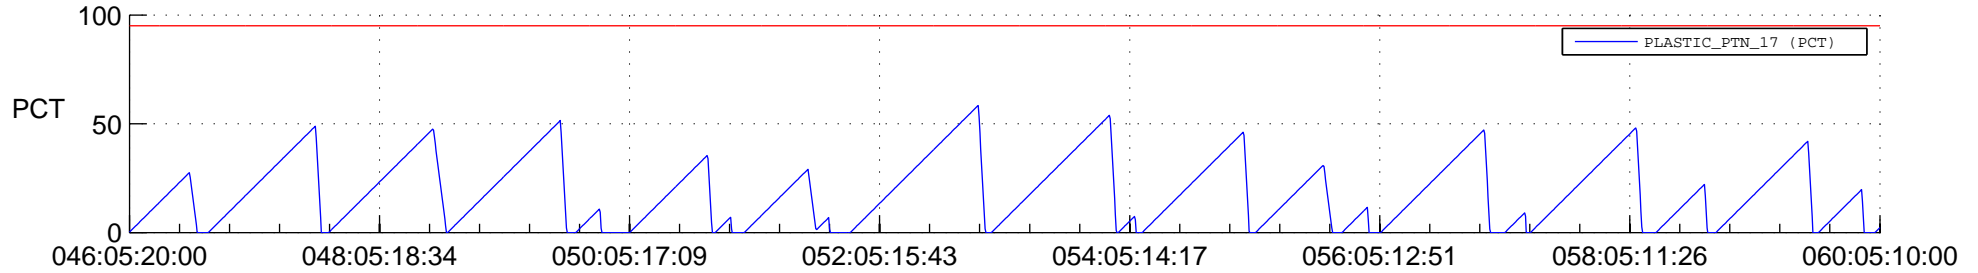

# STEREO AHEAD SSR PCT Full Prediction

## SWAVES\_Percent\_Full\_Prediction

## Spacecraft\_DownLink\_Rate

Ground Time (2021:046:05:20:00.000 -2021:060:05:10:00.000)