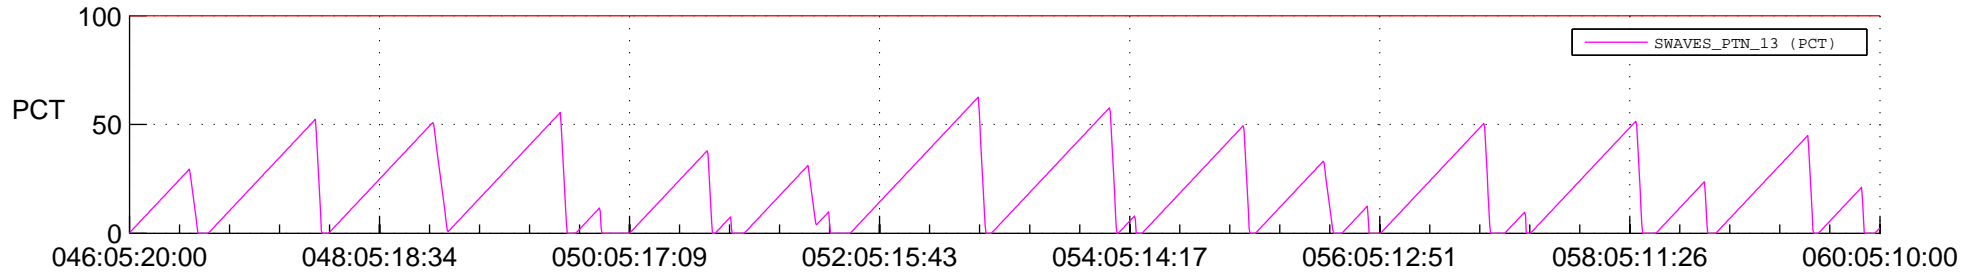

## SWAVES\_Percent\_Full\_Prediction

## Spacecraft\_DownLink\_Rate

Ground Time (2021:046:05:20:00.000 -2021:060:05:10:00.000)