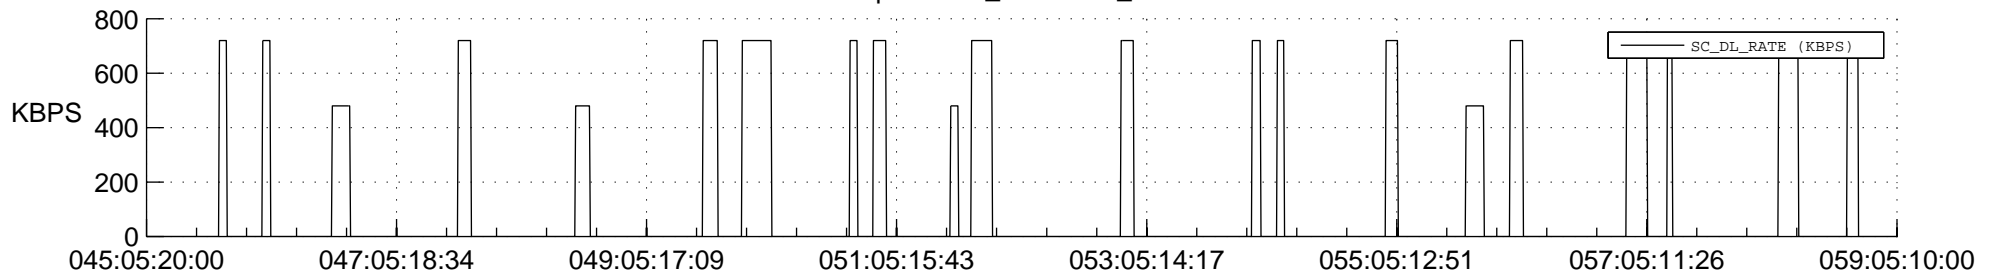

## Spacecraft\_DownLink\_Rate

Ground Time (2021:045:05:20:00.000 -2021:059:05:10:00.000)