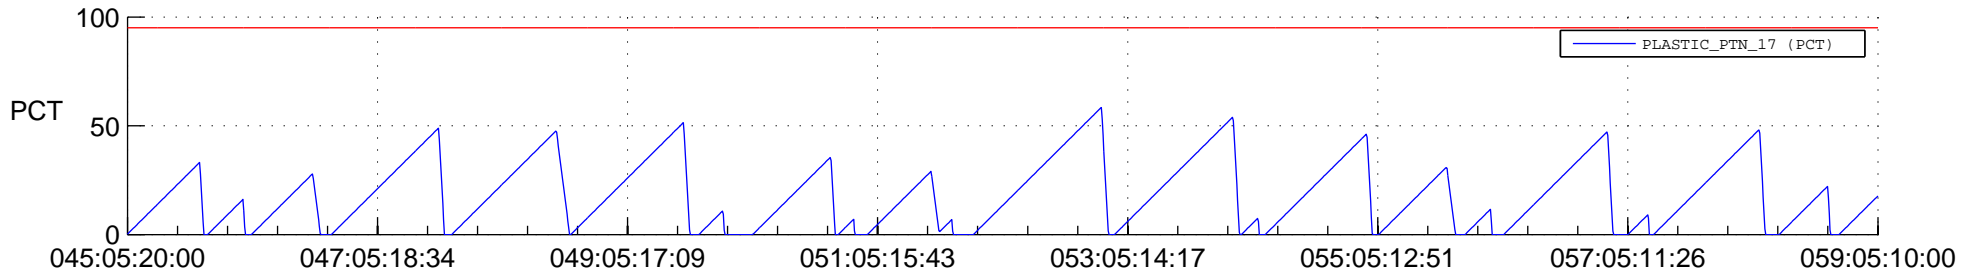

## SWAVES\_Percent\_Full\_Prediction

## Spacecraft\_DownLink\_Rate

Ground Time (2021:045:05:20:00.000 -2021:059:05:10:00.000)