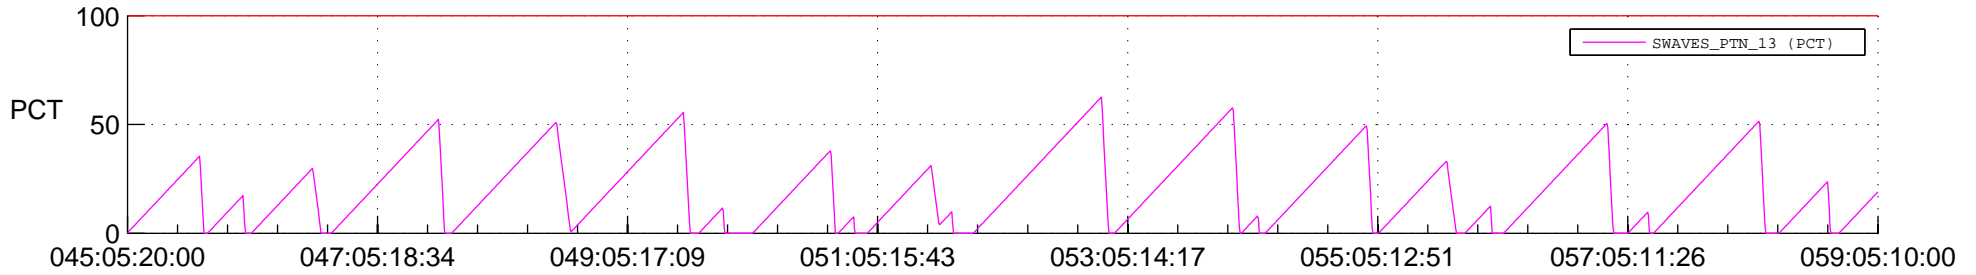

## SWAVES\_Percent\_Full\_Prediction

## Spacecraft\_DownLink\_Rate

Ground Time (2021:045:05:20:00.000 -2021:059:05:10:00.000)