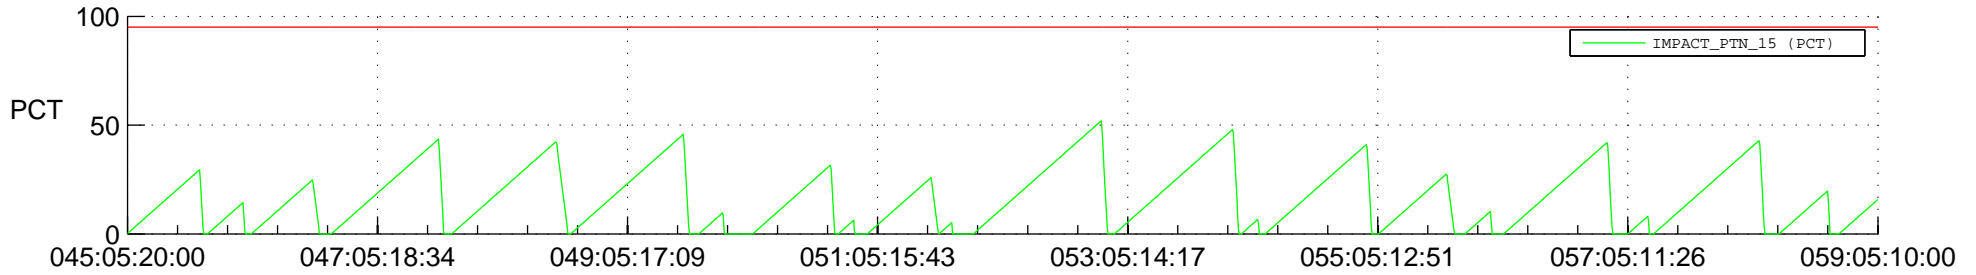

IMPACT_Percent_Full_Prediction