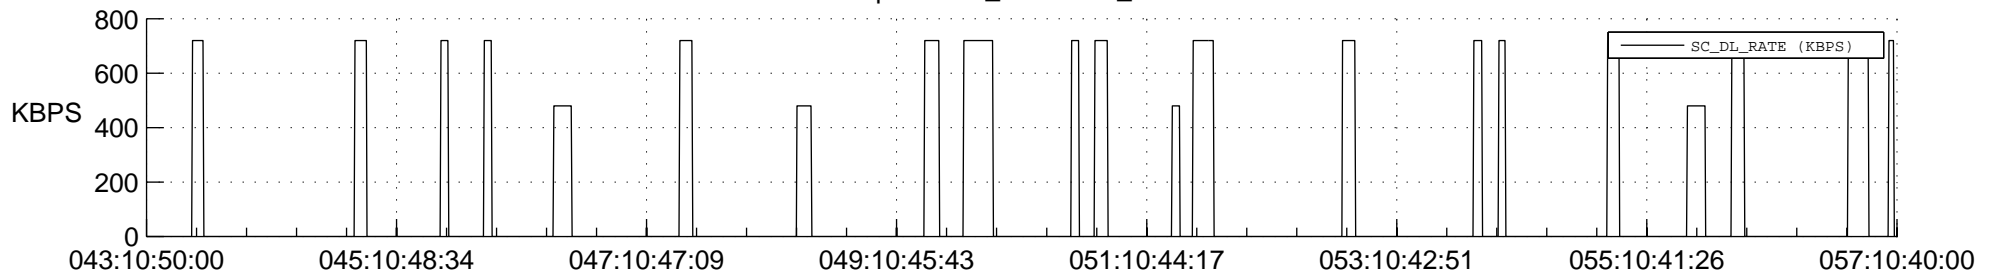

STEREO AHEAD SSR PCT Full Prediction

SWAVES_Percent_Full_Prediction

IMPACT_Percent_Full_Prediction

PLASTIC_Percent_Full_Prediction

Spacecraft_DownLink_Rate

Ground Time (2021:043:10:50:00.000 -2021:057:10:40:00.000)