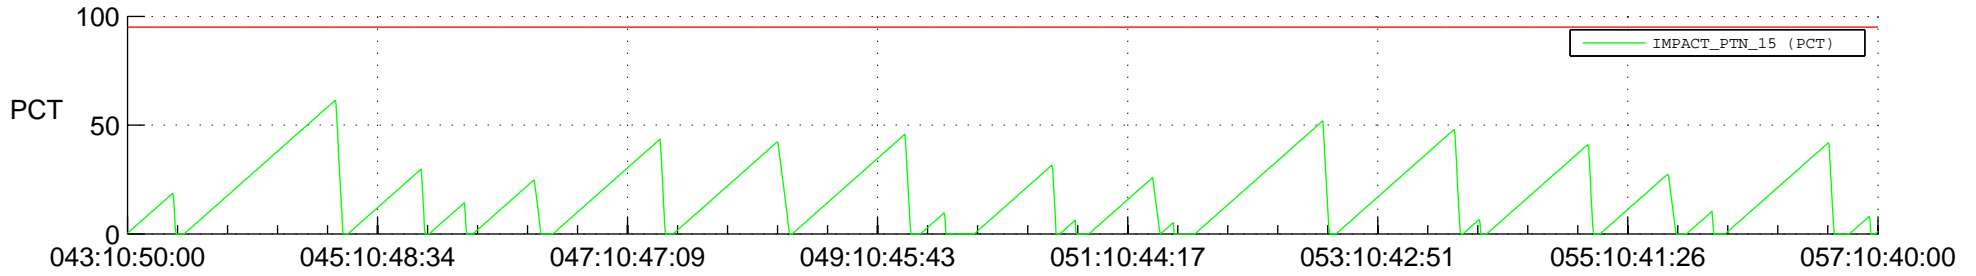

STEREO AHEAD SSR PCT Full Prediction

SWAVES_Percent_Full_Prediction

IMPACT_Percent_Full_Prediction

PLASTIC_Percent_Full_Prediction

Spacecraft_DownLink_Rate

Ground Time (2021:043:10:50:00.000 -2021:057:10:40:00.000)