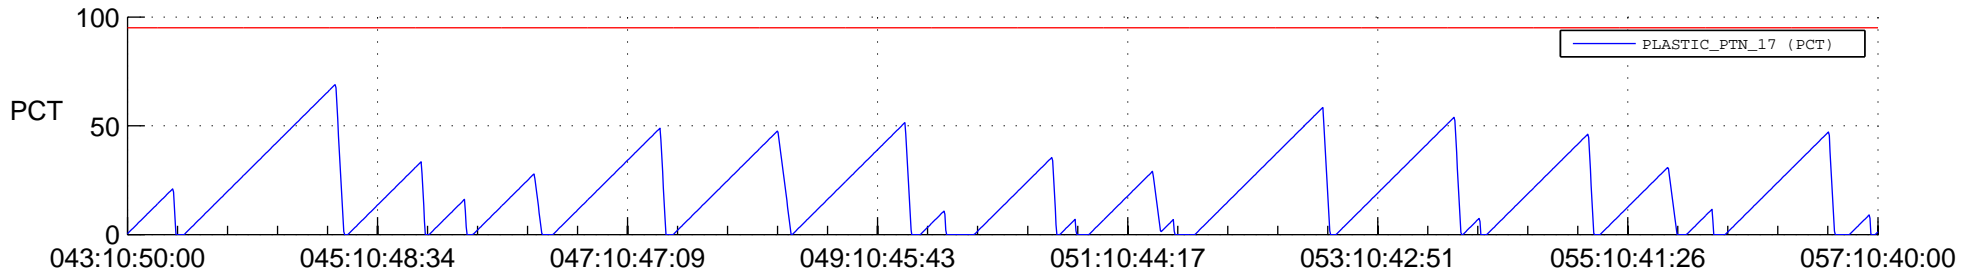

STEREO AHEAD SSR PCT Full Prediction

SWAVES_Percent_Full_Prediction

IMPACT_Percent_Full_Prediction

PLASTIC_Percent_Full_Prediction

Spacecraft_DownLink_Rate

Ground Time (2021:043:10:50:00.000 -2021:057:10:40:00.000)