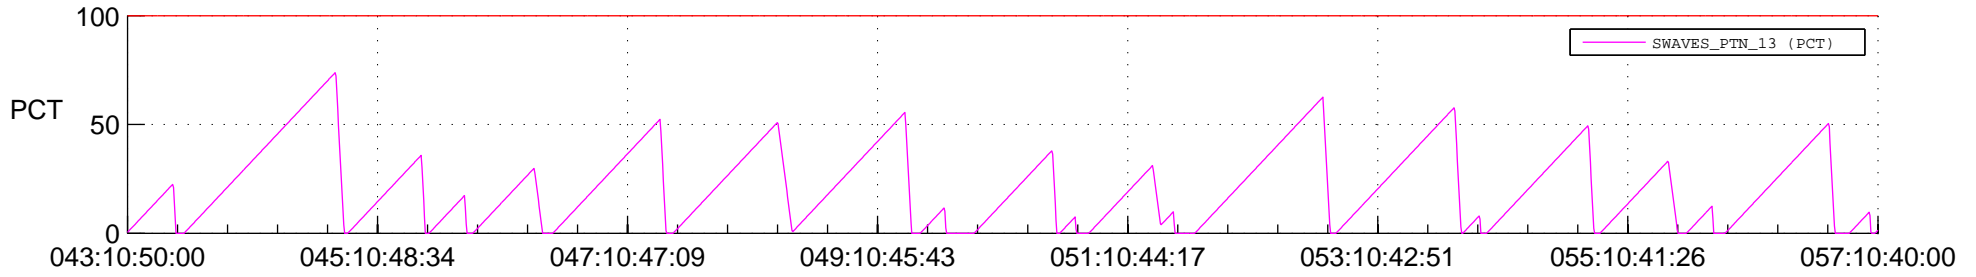

STEREO AHEAD SSR PCT Full Prediction

SWAVES_Percent_Full_Prediction

IMPACT_Percent_Full_Prediction

PLASTIC_Percent_Full_Prediction

Spacecraft_DownLink_Rate

Ground Time (2021:043:10:50:00.000 -2021:057:10:40:00.000)