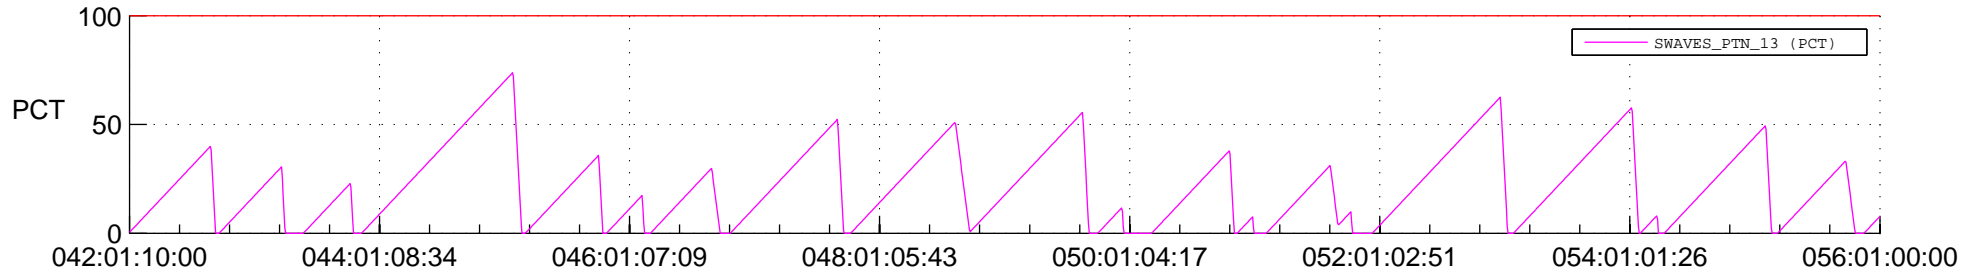

STEREO AHEAD SSR PCT Full Prediction

SWAVES_Percent_Full_Prediction

IMPACT_Percent_Full_Prediction

PLASTIC_Percent_Full_Prediction

Spacecraft_DownLink_Rate

Ground Time (2021:042:01:10:00.000 -2021:056:01:00:00.000)