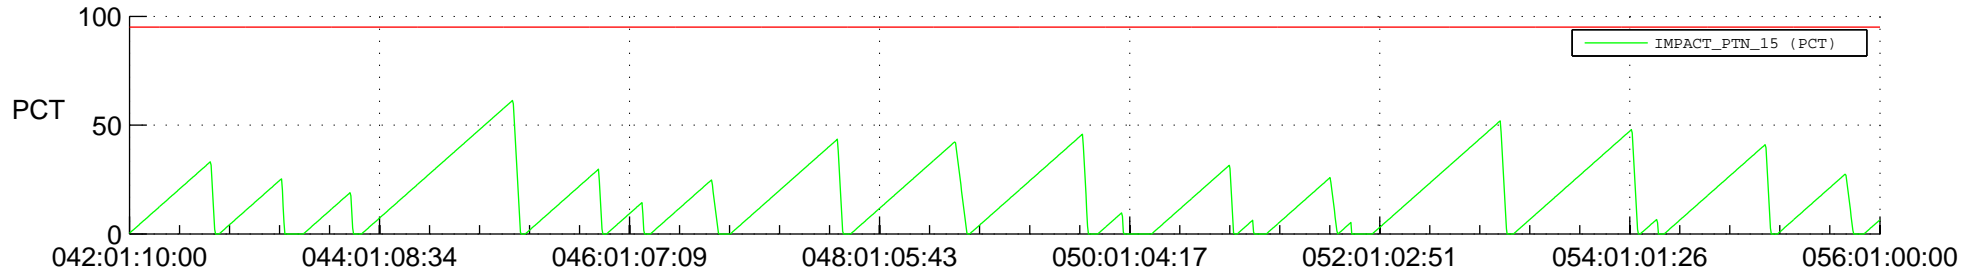

STEREO AHEAD SSR PCT Full Prediction

SWAVES_Percent_Full_Prediction

IMPACT_Percent_Full_Prediction

PLASTIC_Percent_Full_Prediction

Spacecraft_DownLink_Rate

Ground Time (2021:042:01:10:00.000 -2021:056:01:00:00.000)