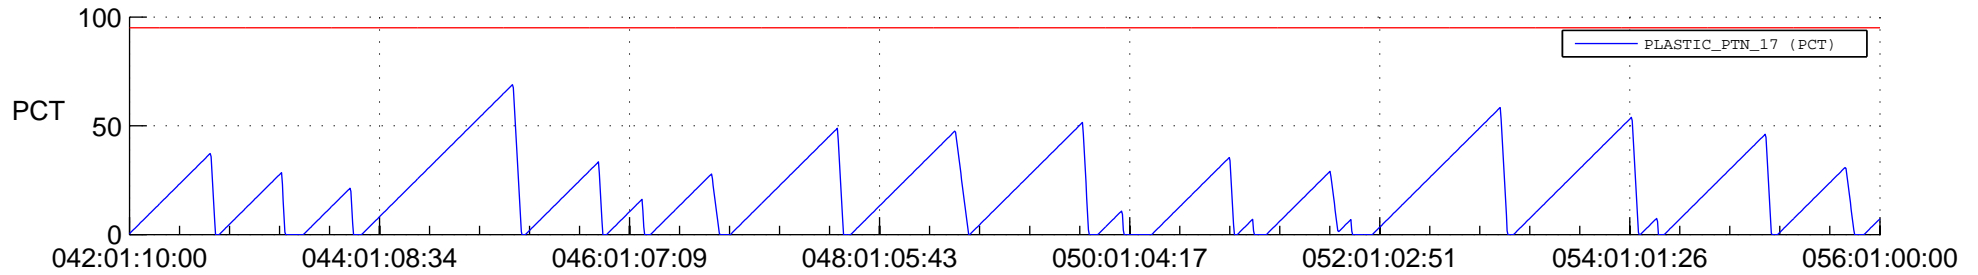

STEREO AHEAD SSR PCT Full Prediction

SWAVES_Percent_Full_Prediction

IMPACT_Percent_Full_Prediction

PLASTIC_Percent_Full_Prediction

Spacecraft_DownLink_Rate

Ground Time (2021:042:01:10:00.000 -2021:056:01:00:00.000)