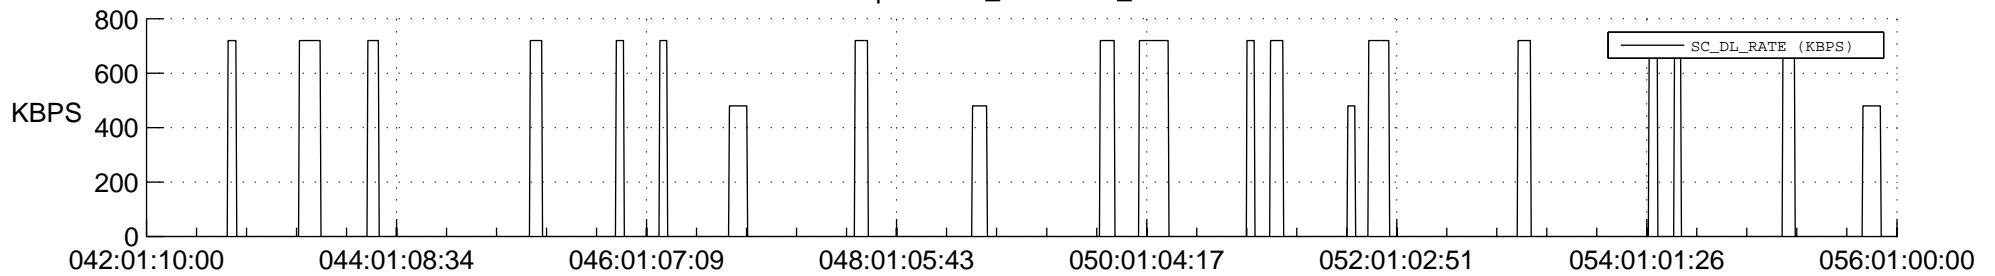

STEREO AHEAD SSR PCT Full Prediction

SWAVES_Percent_Full_Prediction

IMPACT_Percent_Full_Prediction

PLASTIC_Percent_Full_Prediction

Spacecraft_DownLink_Rate

Ground Time (2021:042:01:10:00.000 -2021:056:01:00:00.000)