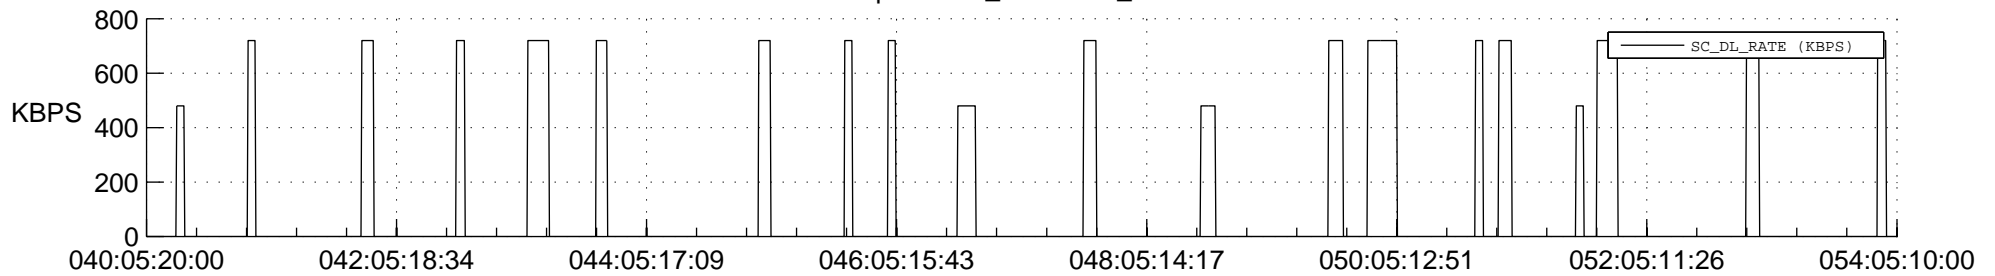

## Spacecraft\_DownLink\_Rate

Ground Time (2021:040:05:20:00.000 -2021:054:05:10:00.000)