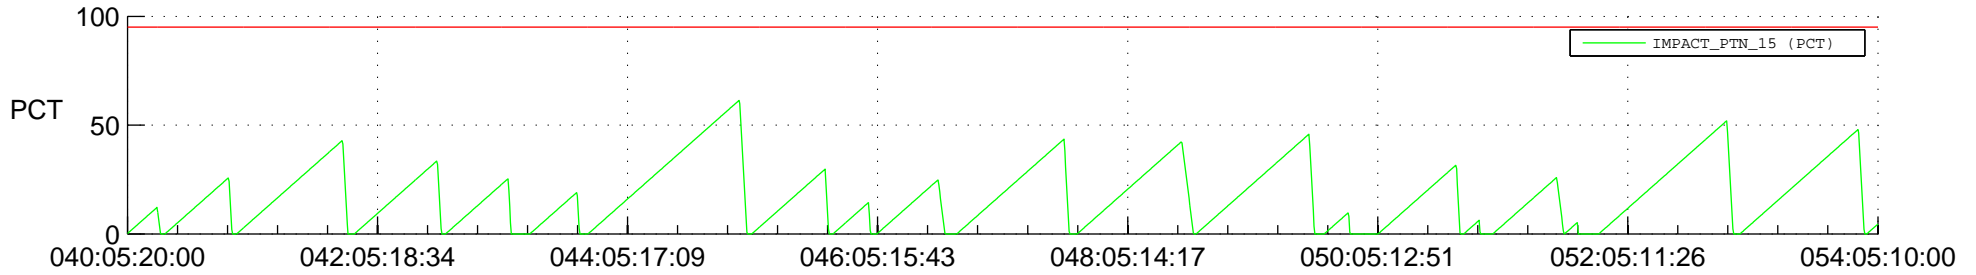

IMPACT_Percent_Full_Prediction