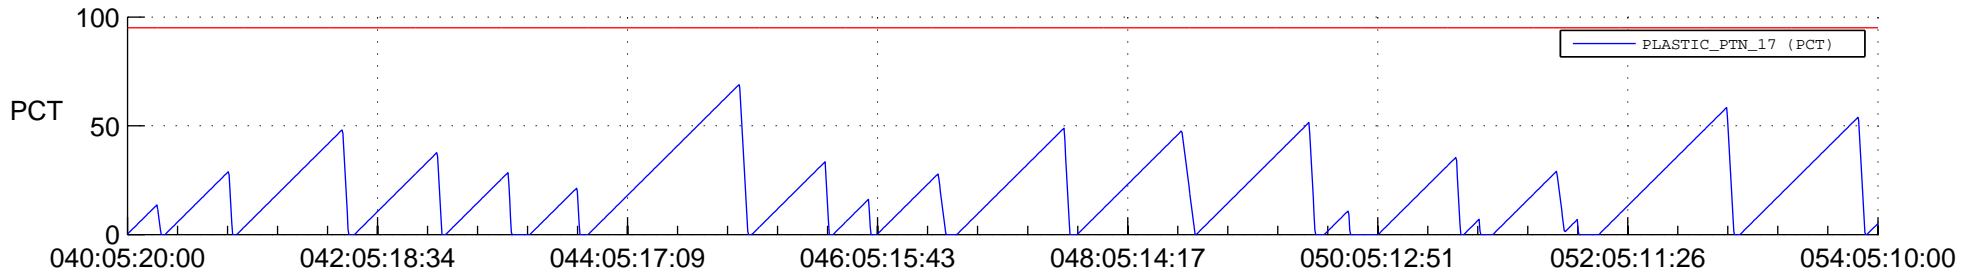

# STEREO AHEAD SSR PCT Full Prediction

## SWAVES\_Percent\_Full\_Prediction

## Spacecraft\_DownLink\_Rate

Ground Time (2021:040:05:20:00.000 -2021:054:05:10:00.000)