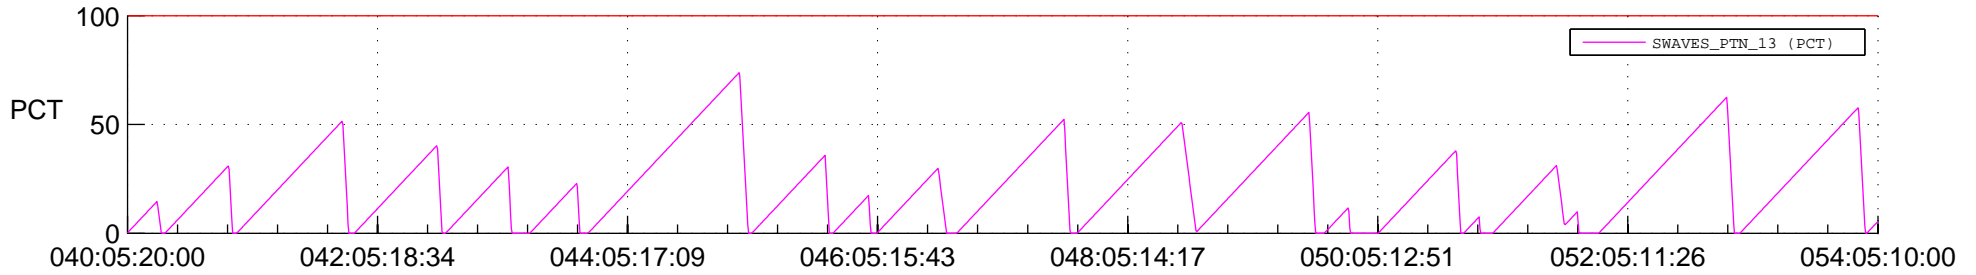

## SWAVES\_Percent\_Full\_Prediction

## Spacecraft\_DownLink\_Rate

Ground Time (2021:040:05:20:00.000 -2021:054:05:10:00.000)