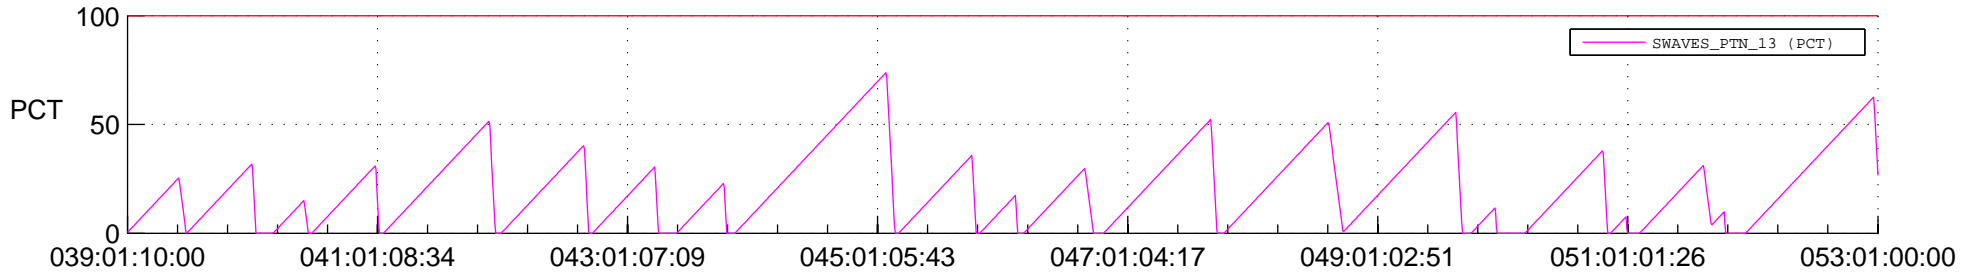

STEREO AHEAD SSR PCT Full Prediction

SWAVES_Percent_Full_Prediction

IMPACT_Percent_Full_Prediction

PLASTIC_Percent_Full_Prediction

Spacecraft_DownLink_Rate

Ground Time (2021:039:01:10:00.000 -2021:053:01:00:00.000)