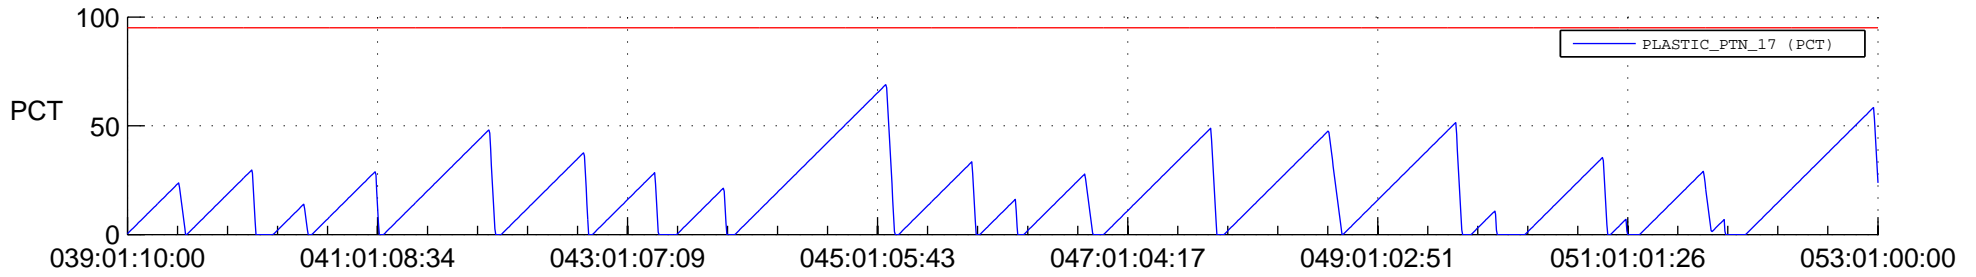

STEREO AHEAD SSR PCT Full Prediction

SWAVES_Percent_Full_Prediction

IMPACT_Percent_Full_Prediction

PLASTIC_Percent_Full_Prediction

Spacecraft_DownLink_Rate

Ground Time (2021:039:01:10:00.000 -2021:053:01:00:00.000)