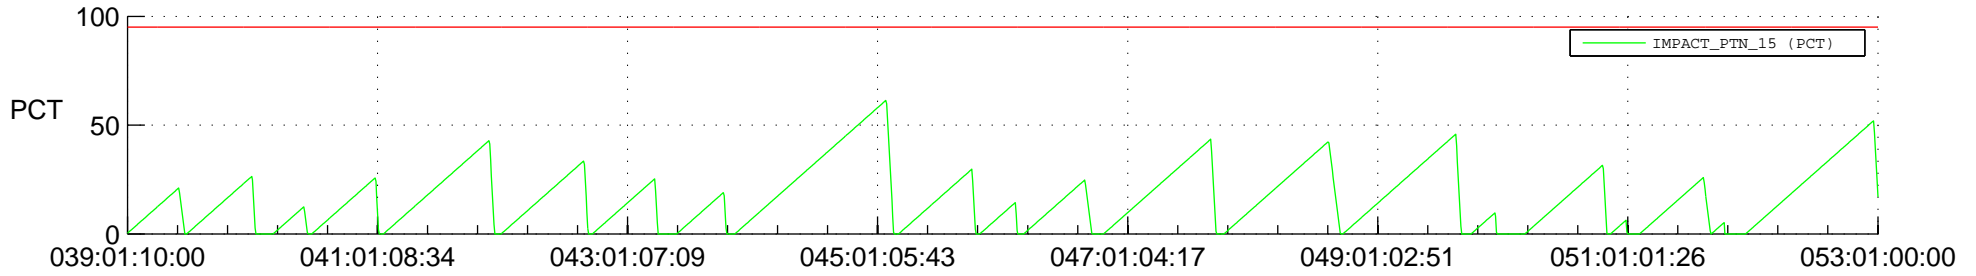

STEREO AHEAD SSR PCT Full Prediction

SWAVES_Percent_Full_Prediction

IMPACT_Percent_Full_Prediction

PLASTIC_Percent_Full_Prediction

Spacecraft_DownLink_Rate

Ground Time (2021:039:01:10:00.000 -2021:053:01:00:00.000)