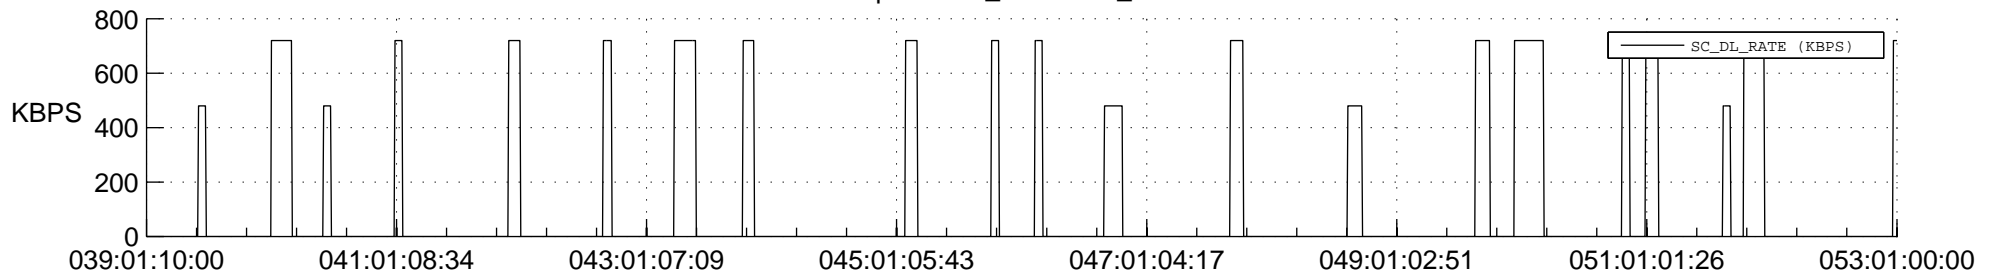

STEREO AHEAD SSR PCT Full Prediction

SWAVES_Percent_Full_Prediction

IMPACT_Percent_Full_Prediction

PLASTIC_Percent_Full_Prediction

Spacecraft_DownLink_Rate

Ground Time (2021:039:01:10:00.000 -2021:053:01:00:00.000)