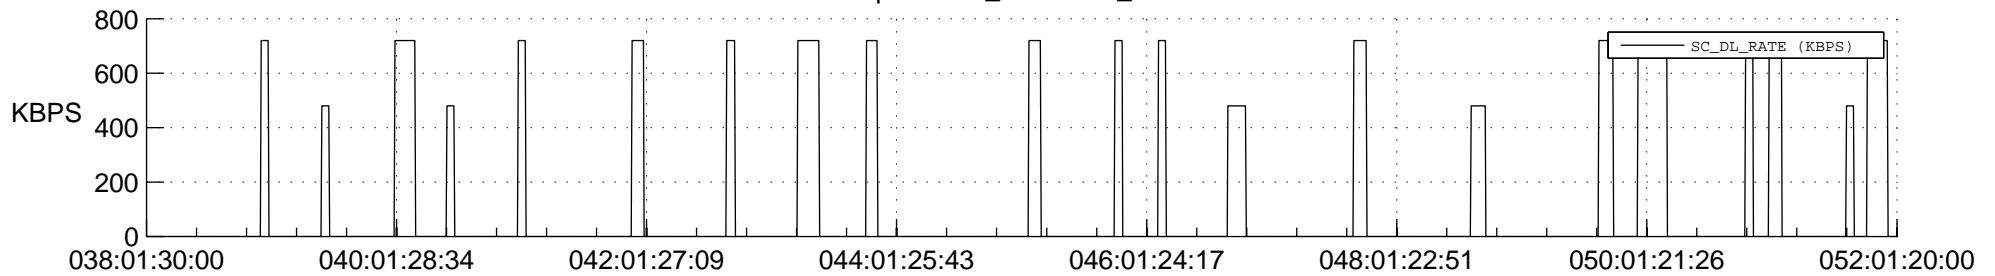

STEREO AHEAD SSR PCT Full Prediction

SWAVES_Percent_Full_Prediction

IMPACT_Percent_Full_Prediction

PLASTIC_Percent_Full_Prediction

Spacecraft_DownLink_Rate

Ground Time (2021:038:01:30:00.000 -2021:052:01:20:00.000)