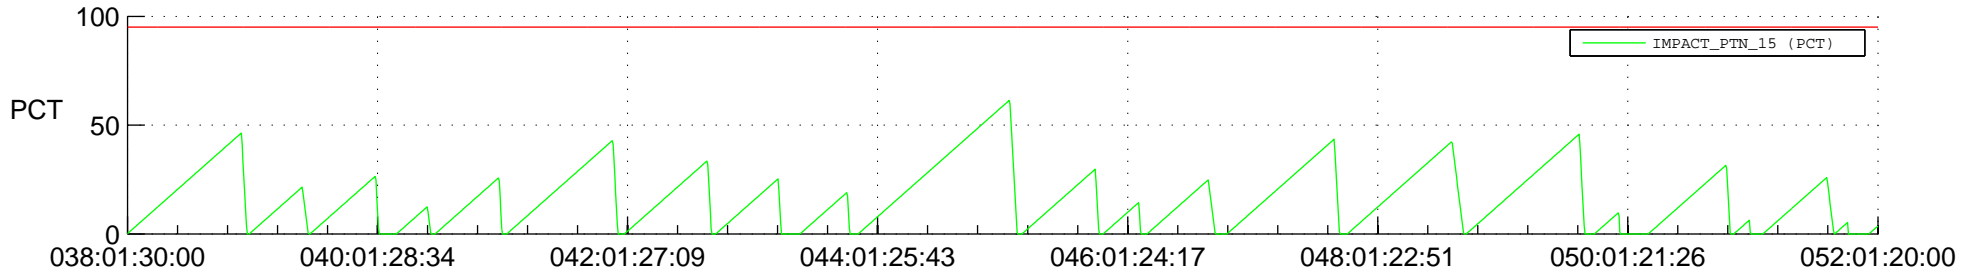

STEREO AHEAD SSR PCT Full Prediction

SWAVES_Percent_Full_Prediction

IMPACT_Percent_Full_Prediction

PLASTIC_Percent_Full_Prediction

Spacecraft_DownLink_Rate

Ground Time (2021:038:01:30:00.000 -2021:052:01:20:00.000)