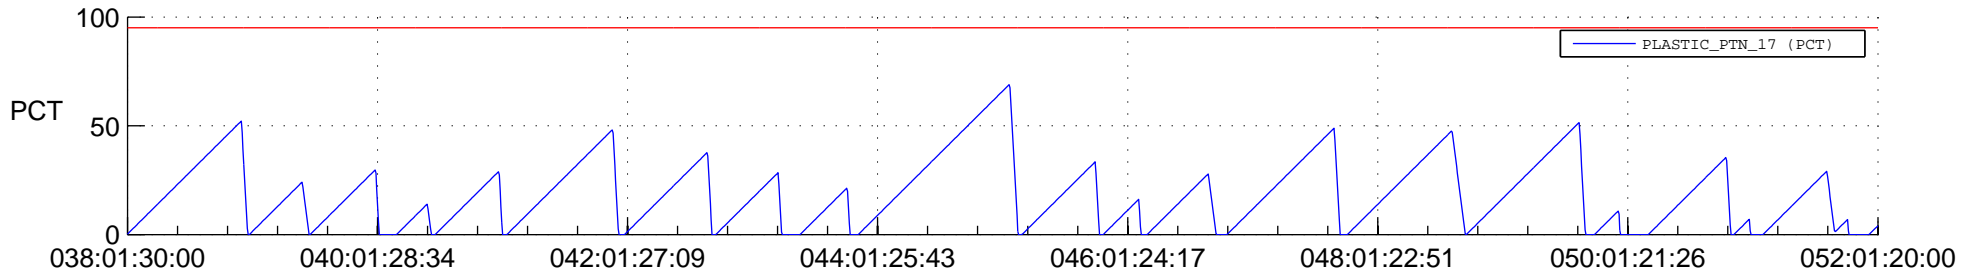

STEREO AHEAD SSR PCT Full Prediction

SWAVES_Percent_Full_Prediction

IMPACT_Percent_Full_Prediction

PLASTIC_Percent_Full_Prediction

Spacecraft_DownLink_Rate

Ground Time (2021:038:01:30:00.000 -2021:052:01:20:00.000)