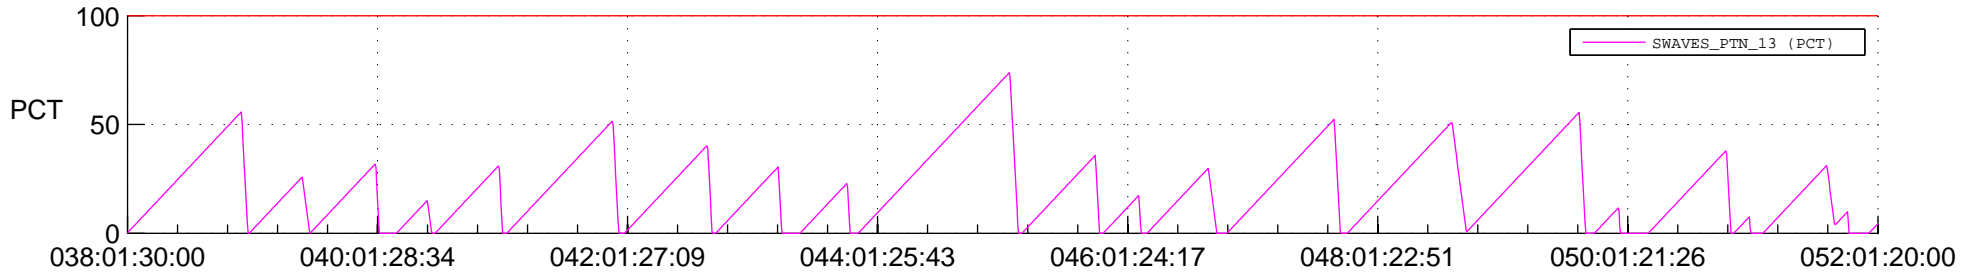

STEREO AHEAD SSR PCT Full Prediction

SWAVES_Percent_Full_Prediction

IMPACT_Percent_Full_Prediction

PLASTIC_Percent_Full_Prediction

Spacecraft_DownLink_Rate

Ground Time (2021:038:01:30:00.000 -2021:052:01:20:00.000)