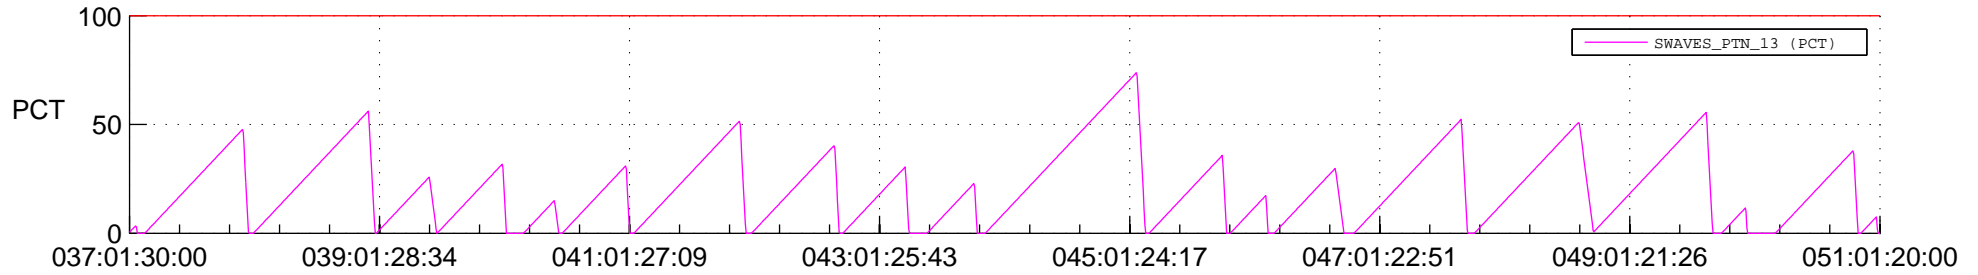

## SWAVES\_Percent\_Full\_Prediction

## Spacecraft\_DownLink\_Rate

Ground Time (2021:037:01:30:00.000 -2021:051:01:20:00.000)