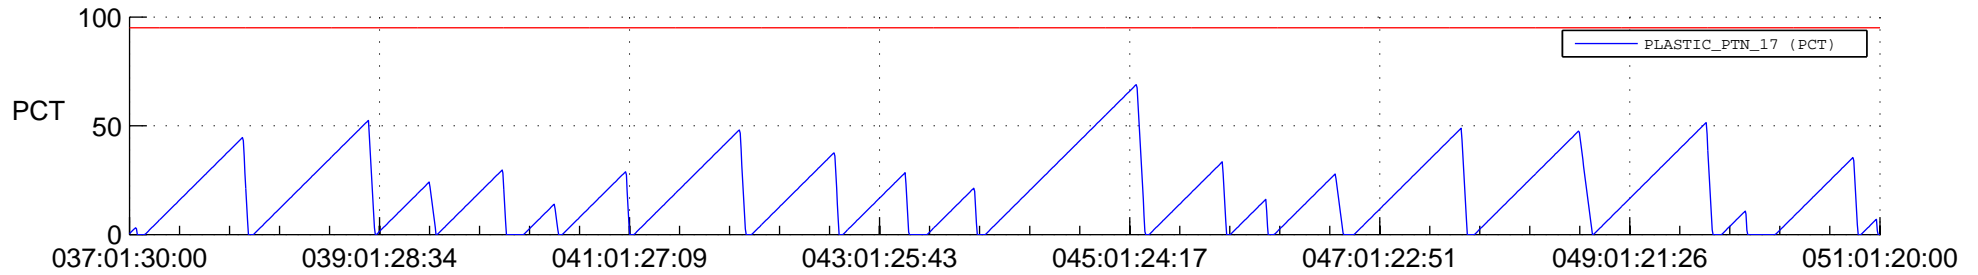

## SWAVES\_Percent\_Full\_Prediction

## Spacecraft\_DownLink\_Rate

Ground Time (2021:037:01:30:00.000 -2021:051:01:20:00.000)