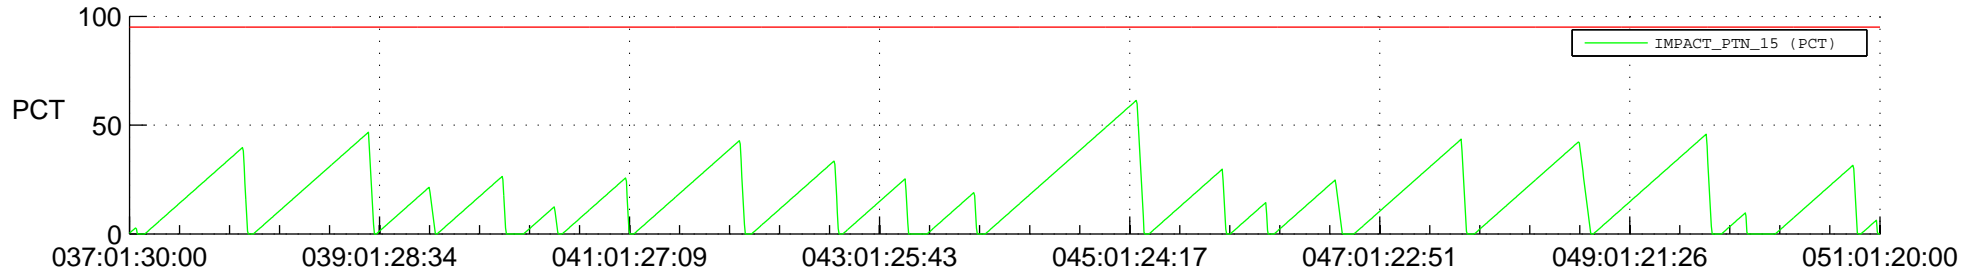

IMPACT_Percent_Full_Prediction