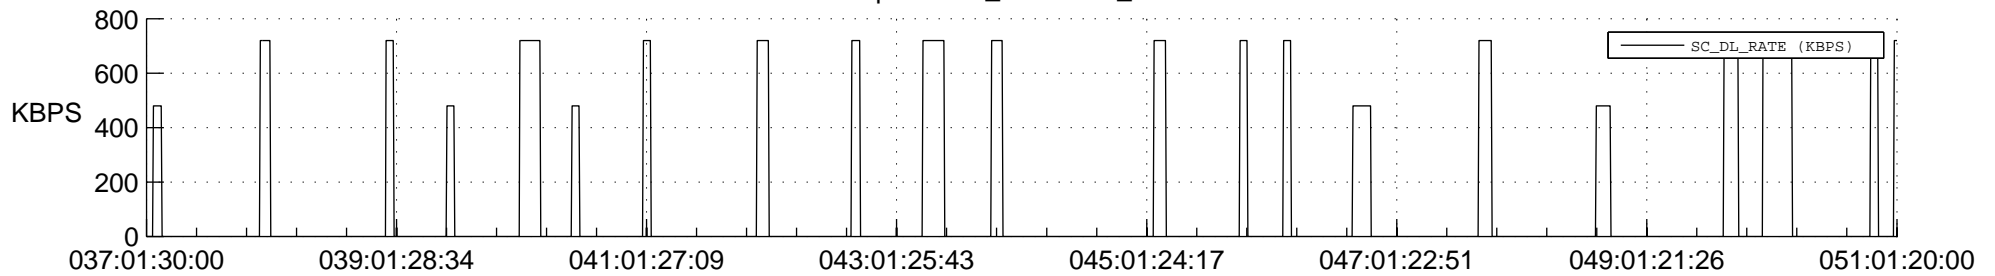

## Spacecraft\_DownLink\_Rate

Ground Time (2021:037:01:30:00.000 -2021:051:01:20:00.000)