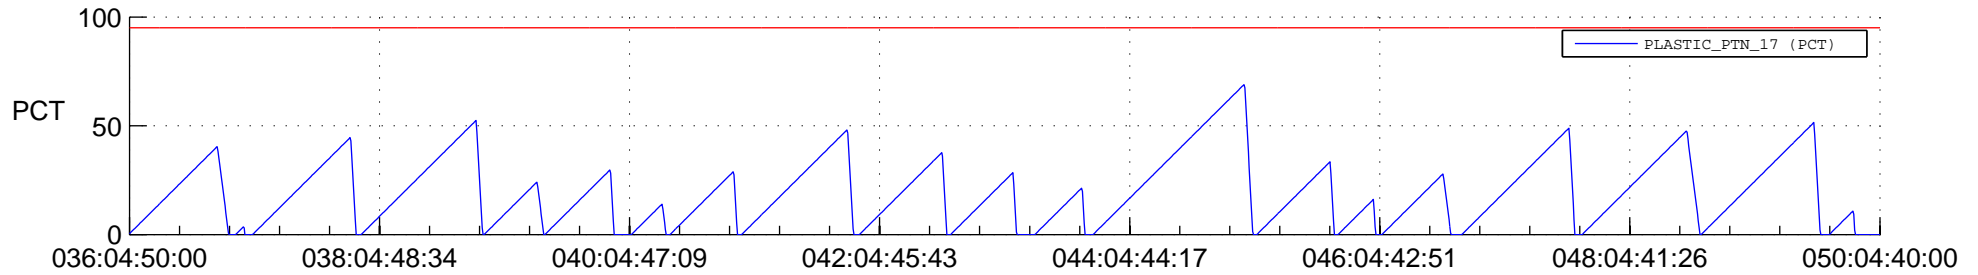

## SWAVES\_Percent\_Full\_Prediction

## Spacecraft\_DownLink\_Rate

Ground Time (2021:036:04:50:00.000 -2021:050:04:40:00.000)