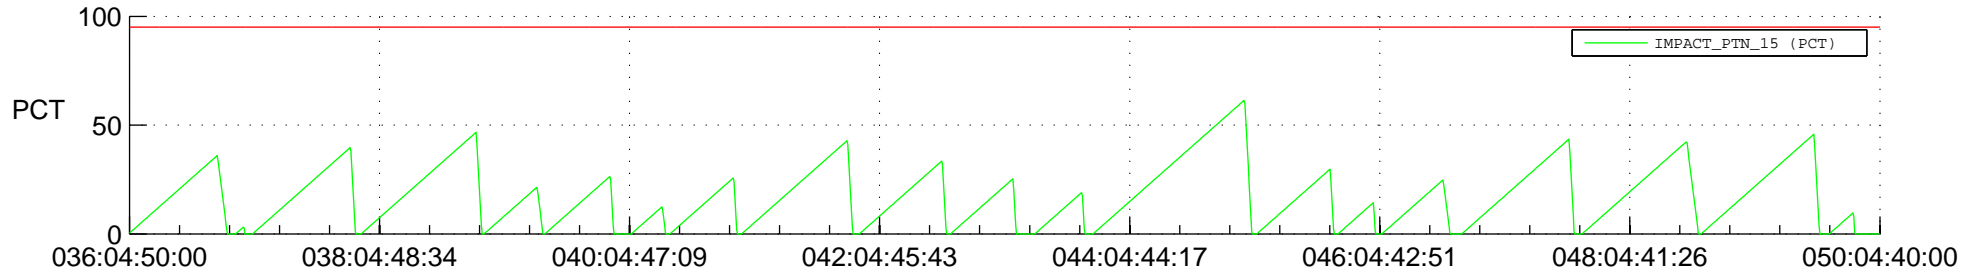

IMPACT_Percent_Full_Prediction