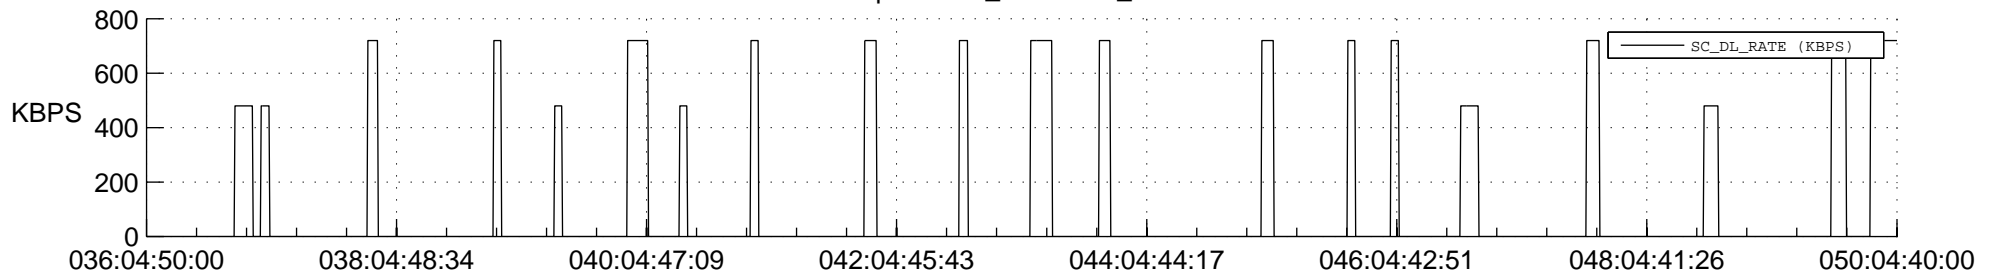

## Spacecraft\_DownLink\_Rate

Ground Time (2021:036:04:50:00.000 -2021:050:04:40:00.000)