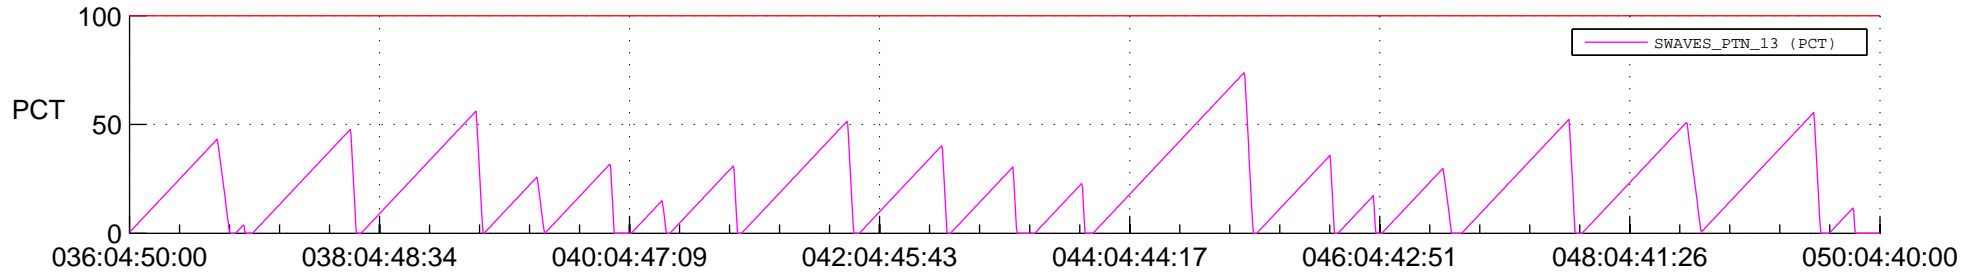

## SWAVES\_Percent\_Full\_Prediction

## Spacecraft\_DownLink\_Rate

Ground Time (2021:036:04:50:00.000 -2021:050:04:40:00.000)