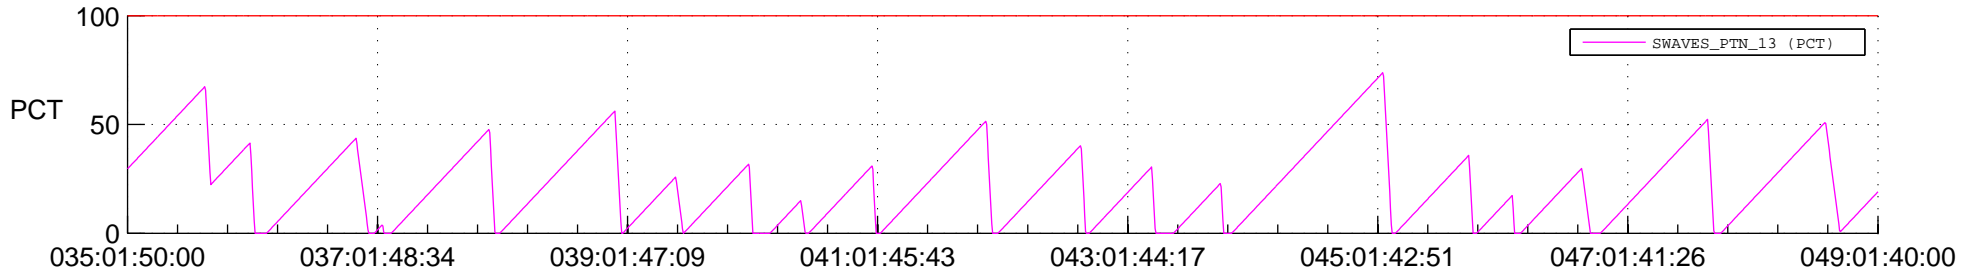

## SWAVES\_Percent\_Full\_Prediction

## Spacecraft\_DownLink\_Rate

Ground Time (2021:035:01:50:00.000 -2021:049:01:40:00.000)