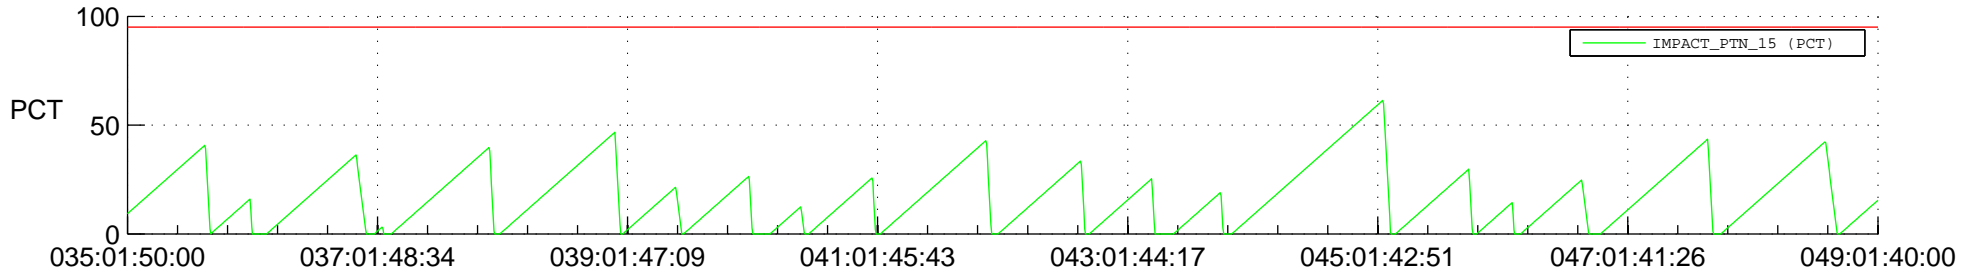

IMPACT_Percent_Full_Prediction