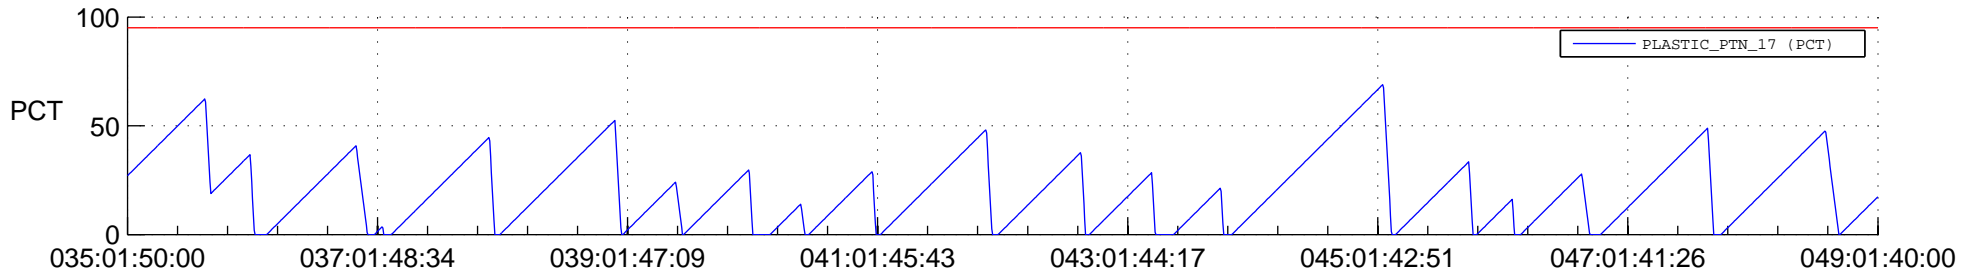

## SWAVES\_Percent\_Full\_Prediction

## Spacecraft\_DownLink\_Rate

Ground Time (2021:035:01:50:00.000 -2021:049:01:40:00.000)