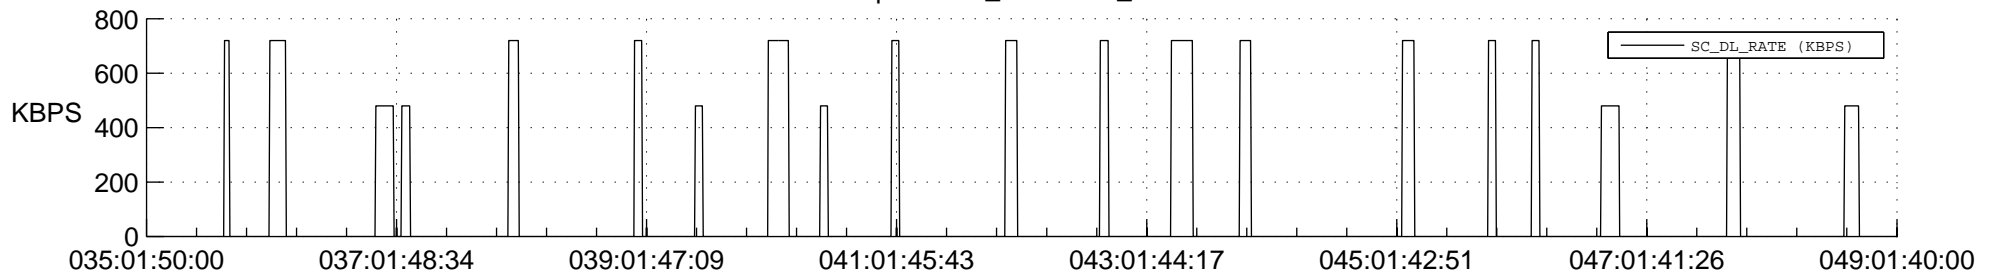

## Spacecraft\_DownLink\_Rate

Ground Time (2021:035:01:50:00.000 -2021:049:01:40:00.000)