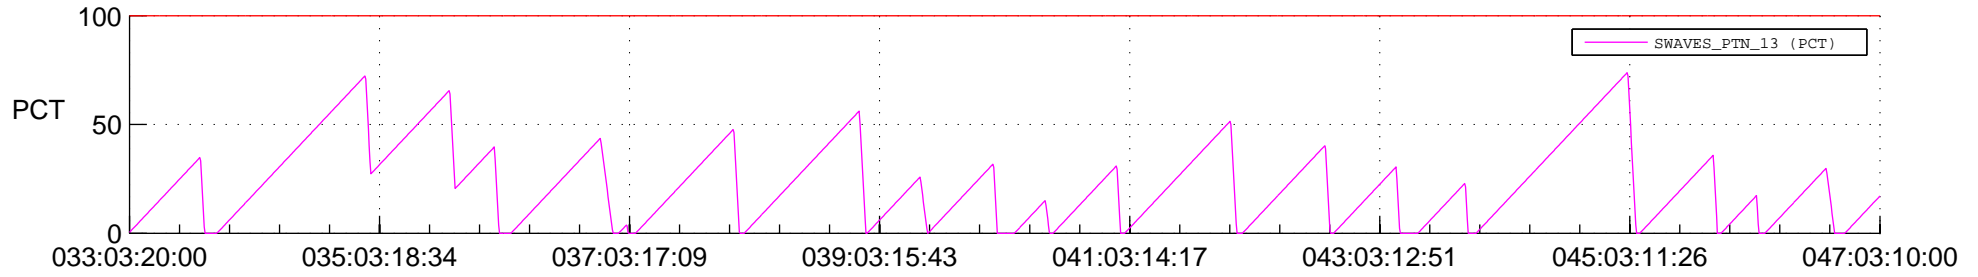

STEREO AHEAD SSR PCT Full Prediction

SWAVES_Percent_Full_Prediction

IMPACT_Percent_Full_Prediction

PLASTIC_Percent_Full_Prediction

Spacecraft_DownLink_Rate

Ground Time (2021:033:03:20:00.000 -2021:047:03:10:00.000)