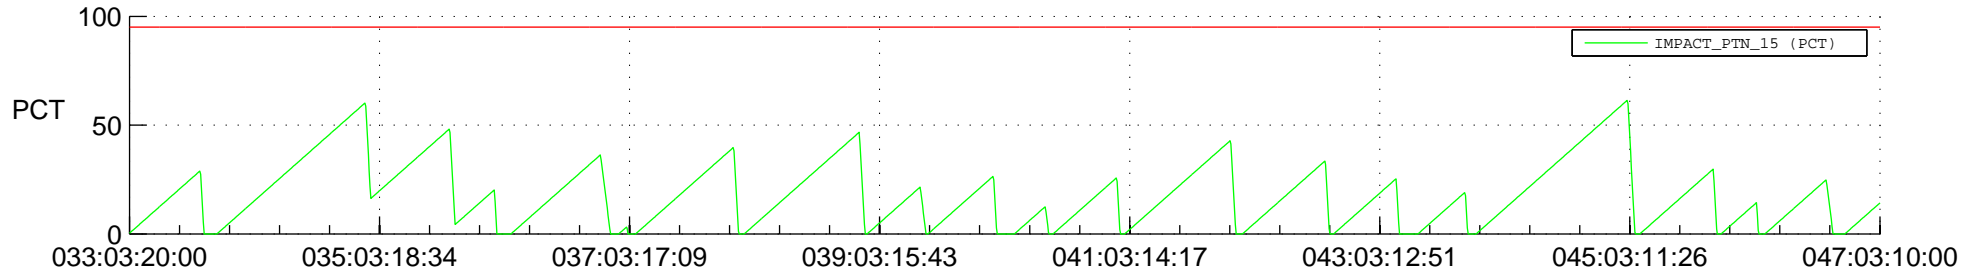

STEREO AHEAD SSR PCT Full Prediction

SWAVES_Percent_Full_Prediction

IMPACT_Percent_Full_Prediction

PLASTIC_Percent_Full_Prediction

Spacecraft_DownLink_Rate

Ground Time (2021:033:03:20:00.000 -2021:047:03:10:00.000)