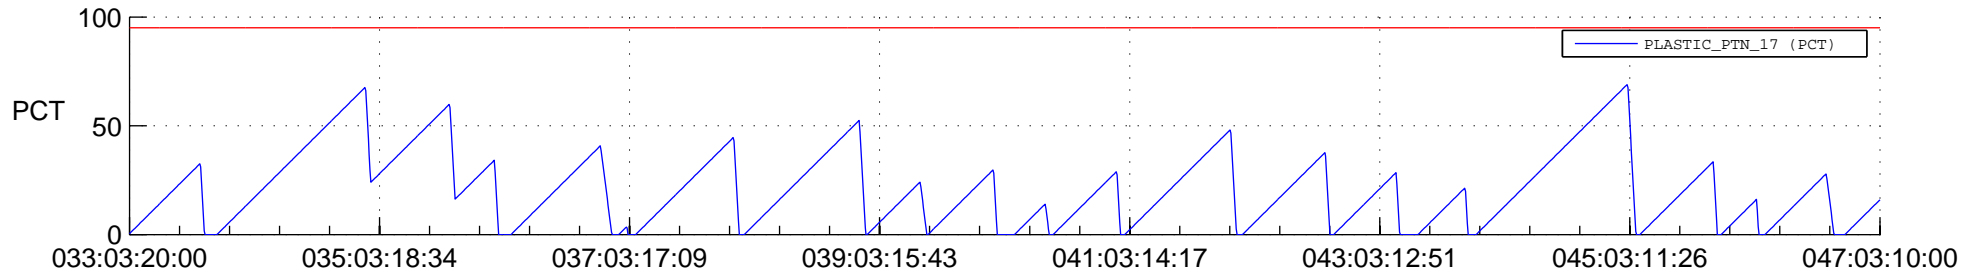

STEREO AHEAD SSR PCT Full Prediction

SWAVES_Percent_Full_Prediction

IMPACT_Percent_Full_Prediction

PLASTIC_Percent_Full_Prediction

Spacecraft_DownLink_Rate

Ground Time (2021:033:03:20:00.000 -2021:047:03:10:00.000)