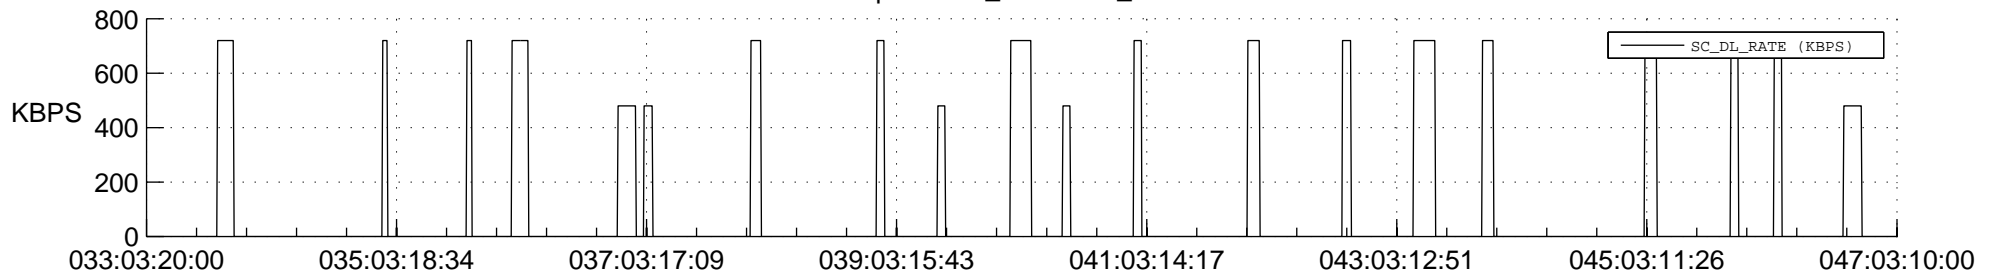

STEREO AHEAD SSR PCT Full Prediction

SWAVES_Percent_Full_Prediction

IMPACT_Percent_Full_Prediction

PLASTIC_Percent_Full_Prediction

Spacecraft_DownLink_Rate

Ground Time (2021:033:03:20:00.000 -2021:047:03:10:00.000)