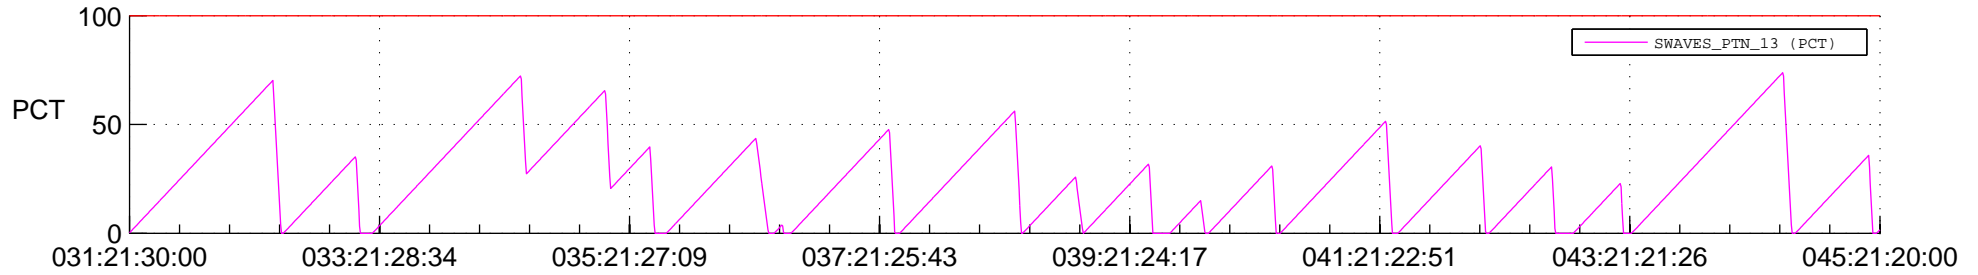

STEREO AHEAD SSR PCT Full Prediction

SWAVES_Percent_Full_Prediction

IMPACT_Percent_Full_Prediction

PLASTIC_Percent_Full_Prediction

Spacecraft_DownLink_Rate

Ground Time (2021:031:21:30:00.000 -2021:045:21:20:00.000)