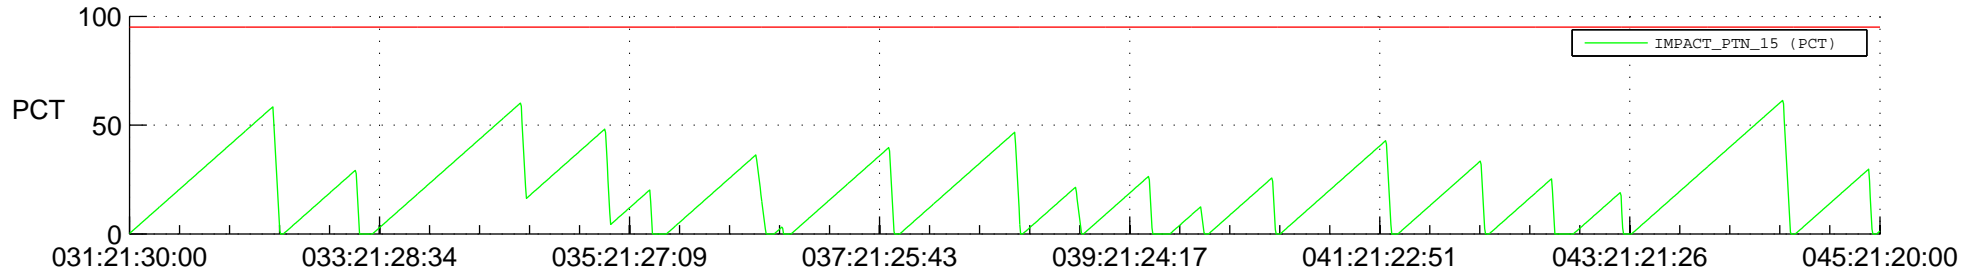

STEREO AHEAD SSR PCT Full Prediction

SWAVES_Percent_Full_Prediction

IMPACT_Percent_Full_Prediction

PLASTIC_Percent_Full_Prediction

Spacecraft_DownLink_Rate

Ground Time (2021:031:21:30:00.000 -2021:045:21:20:00.000)