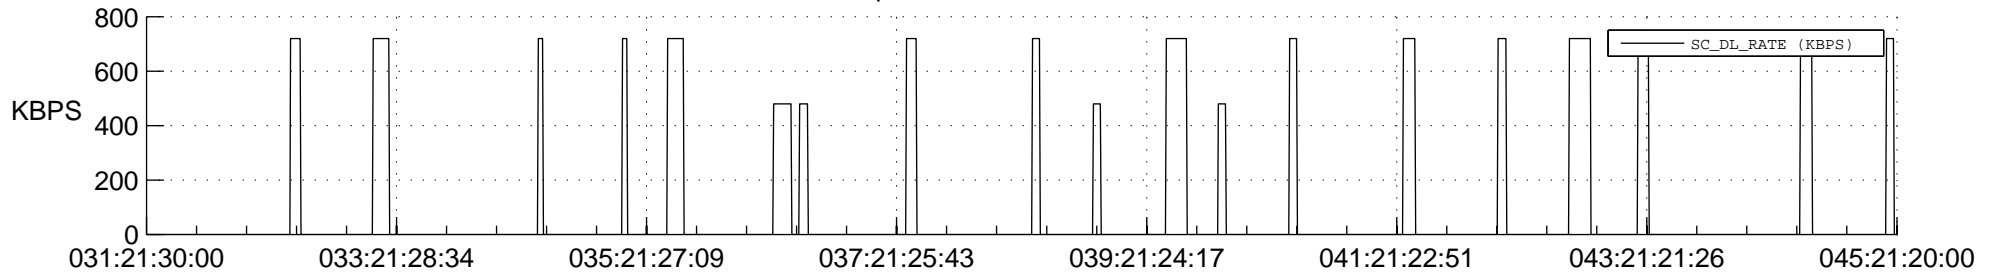

STEREO AHEAD SSR PCT Full Prediction

SWAVES_Percent_Full_Prediction

IMPACT_Percent_Full_Prediction

PLASTIC_Percent_Full_Prediction

Spacecraft_DownLink_Rate

Ground Time (2021:031:21:30:00.000 -2021:045:21:20:00.000)