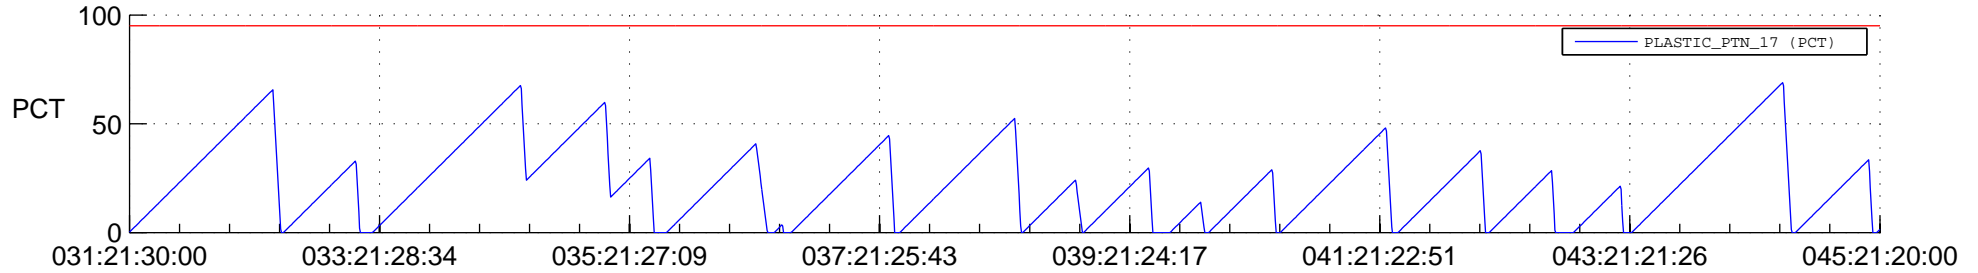

STEREO AHEAD SSR PCT Full Prediction

SWAVES_Percent_Full_Prediction

IMPACT_Percent_Full_Prediction

PLASTIC_Percent_Full_Prediction

Spacecraft_DownLink_Rate

Ground Time (2021:031:21:30:00.000 -2021:045:21:20:00.000)