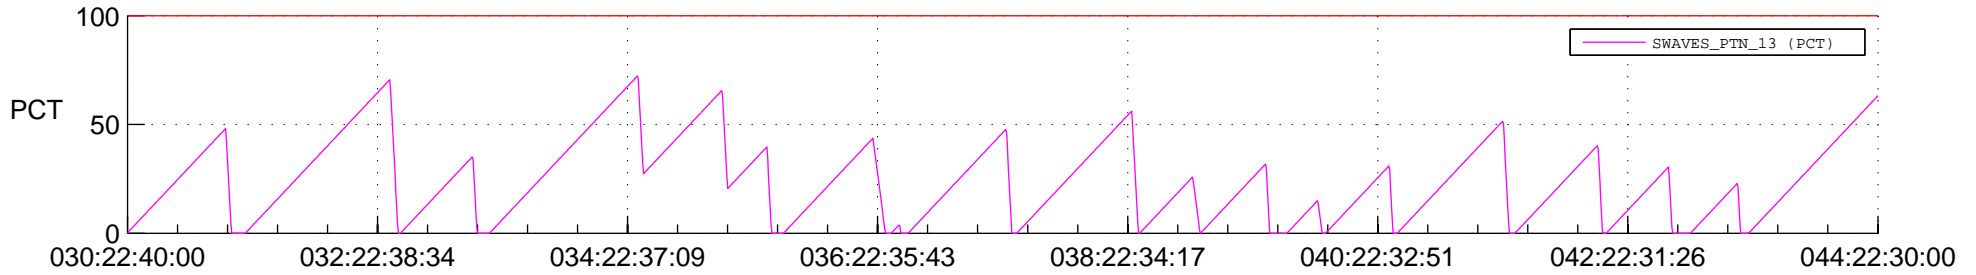

STEREO AHEAD SSR PCT Full Prediction

SWAVES_Percent_Full_Prediction

IMPACT_Percent_Full_Prediction

PLASTIC_Percent_Full_Prediction

Spacecraft_DownLink_Rate

Ground Time (2021:030:22:40:00.000 -2021:044:22:30:00.000)