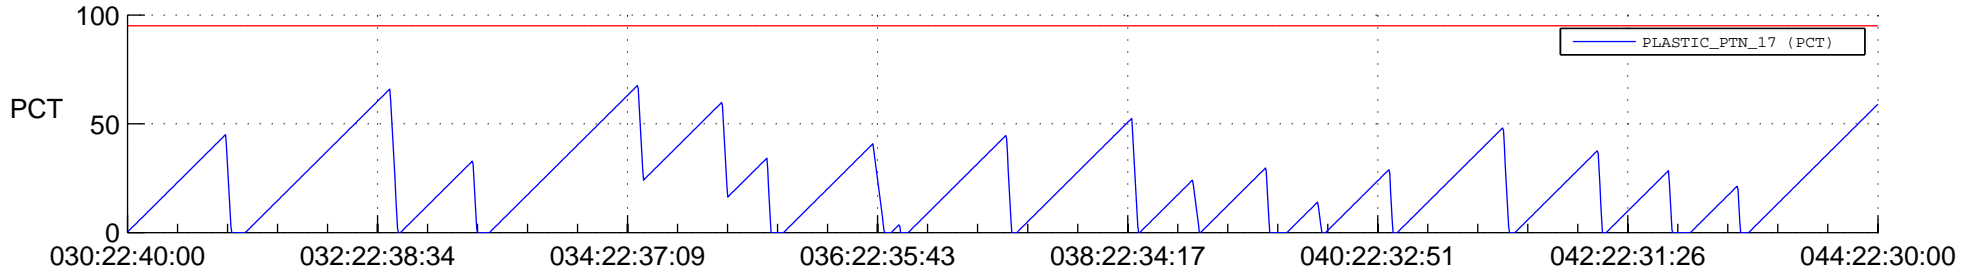

STEREO AHEAD SSR PCT Full Prediction

SWAVES_Percent_Full_Prediction

IMPACT_Percent_Full_Prediction

PLASTIC_Percent_Full_Prediction

Spacecraft_DownLink_Rate

Ground Time (2021:030:22:40:00.000 -2021:044:22:30:00.000)