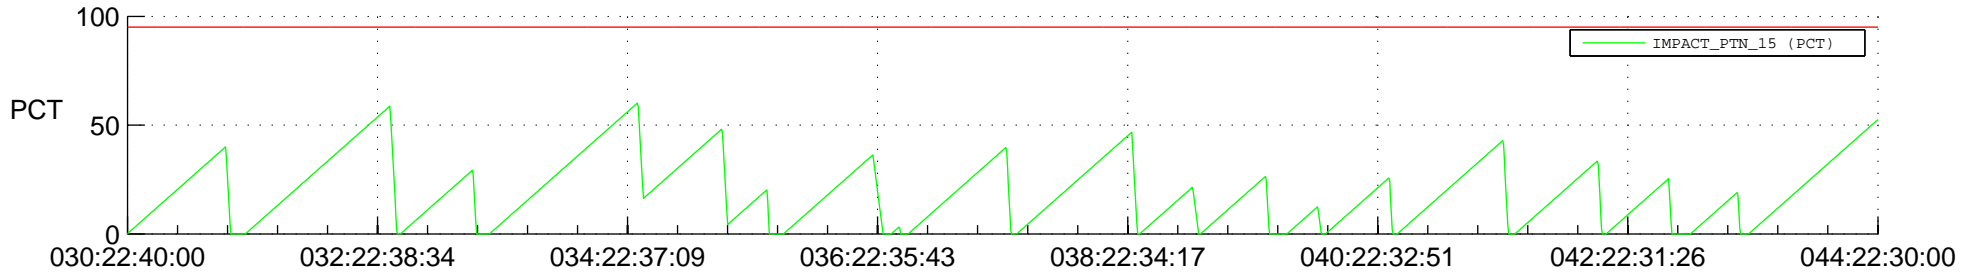

STEREO AHEAD SSR PCT Full Prediction

SWAVES_Percent_Full_Prediction

IMPACT_Percent_Full_Prediction

PLASTIC_Percent_Full_Prediction

Spacecraft_DownLink_Rate

Ground Time (2021:030:22:40:00.000 -2021:044:22:30:00.000)