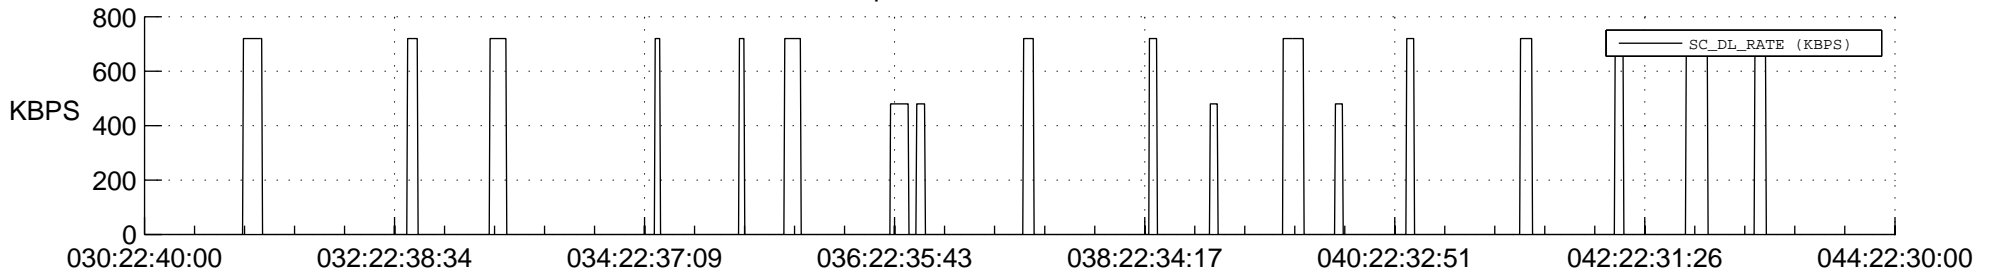

STEREO AHEAD SSR PCT Full Prediction

SWAVES_Percent_Full_Prediction

IMPACT_Percent_Full_Prediction

PLASTIC_Percent_Full_Prediction

Spacecraft_DownLink_Rate

Ground Time (2021:030:22:40:00.000 -2021:044:22:30:00.000)