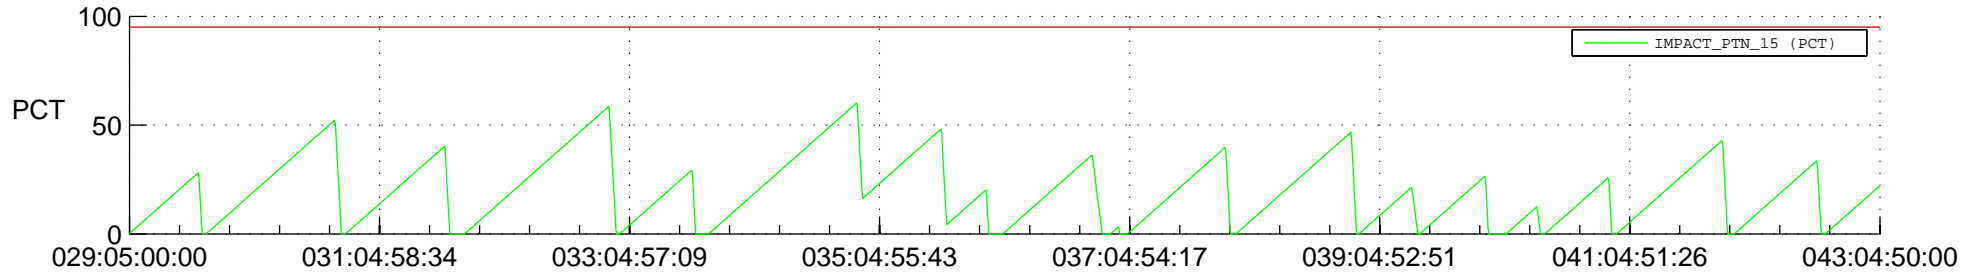

STEREO AHEAD SSR PCT Full Prediction

SWAVES_Percent_Full_Prediction

IMPACT_Percent_Full_Prediction

PLASTIC_Percent_Full_Prediction

Spacecraft_DownLink_Rate