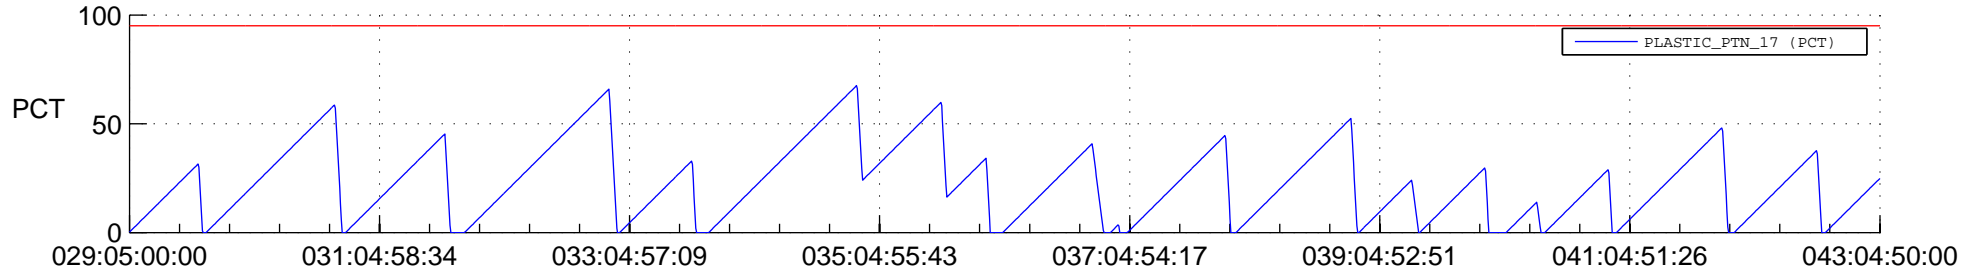

STEREO AHEAD SSR PCT Full Prediction

SWAVES_Percent_Full_Prediction

IMPACT_Percent_Full_Prediction

PLASTIC_Percent_Full_Prediction

Spacecraft_DownLink_Rate