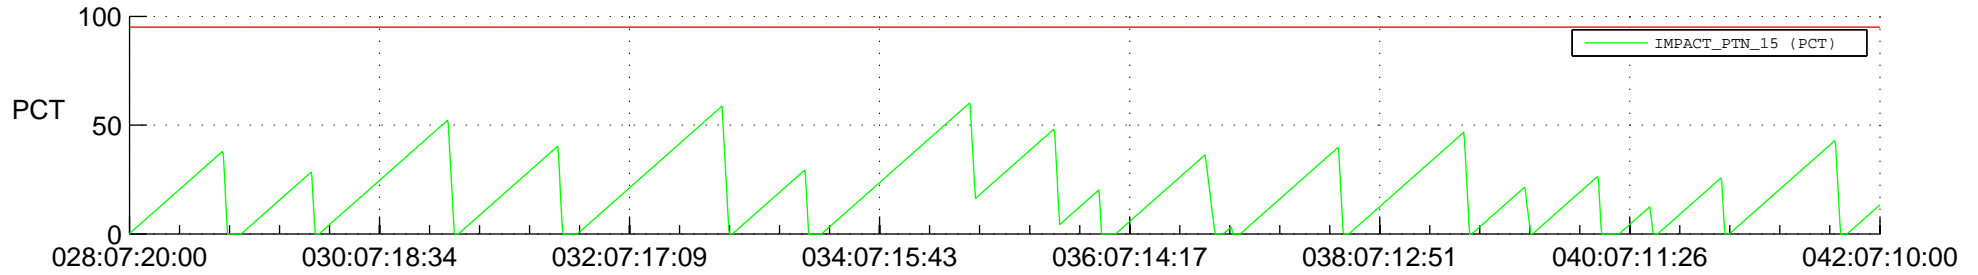

STEREO AHEAD SSR PCT Full Prediction

SWAVES_Percent_Full_Prediction

IMPACT_Percent_Full_Prediction

PLASTIC_Percent_Full_Prediction

Spacecraft_DownLink_Rate