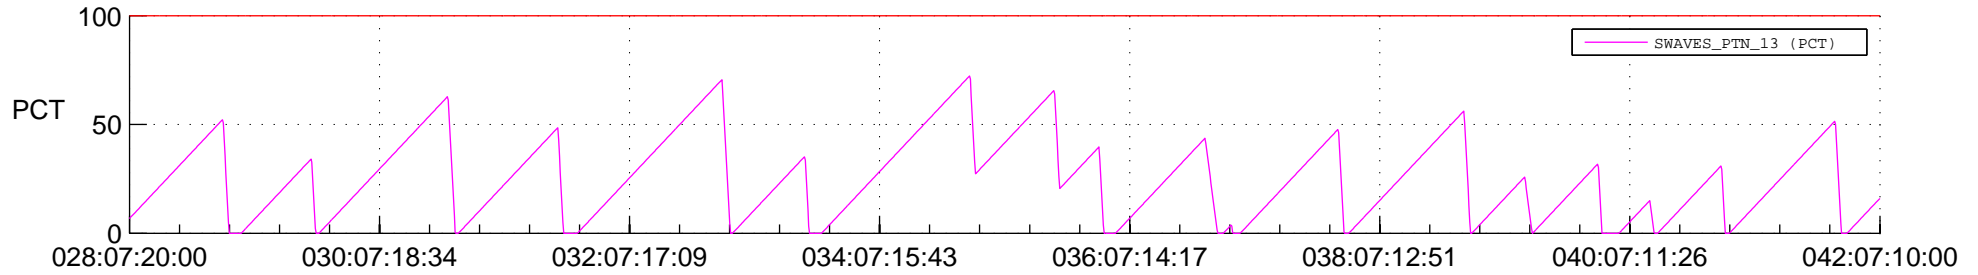

STEREO AHEAD SSR PCT Full Prediction

SWAVES_Percent_Full_Prediction

IMPACT_Percent_Full_Prediction

PLASTIC_Percent_Full_Prediction

Spacecraft_DownLink_Rate