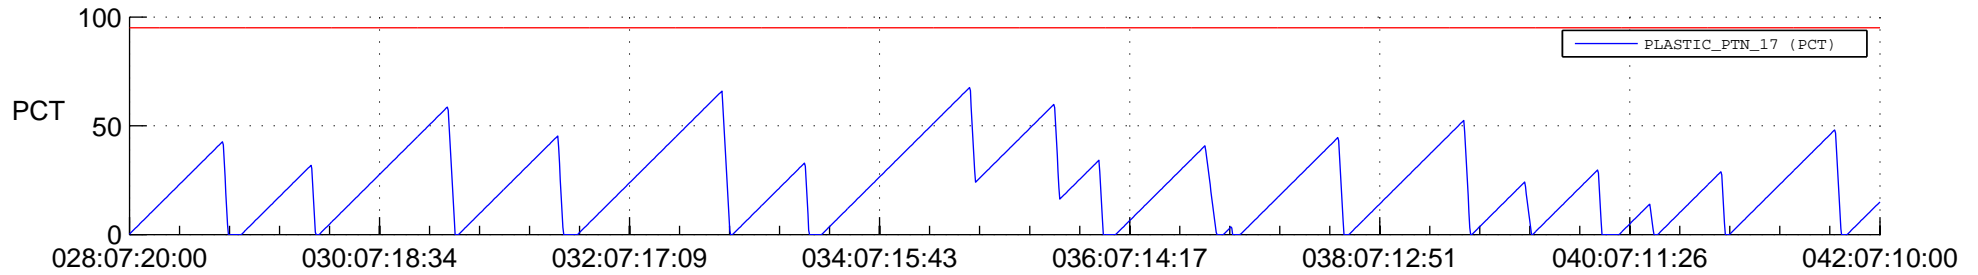

STEREO AHEAD SSR PCT Full Prediction

SWAVES_Percent_Full_Prediction

IMPACT_Percent_Full_Prediction

PLASTIC_Percent_Full_Prediction

Spacecraft_DownLink_Rate