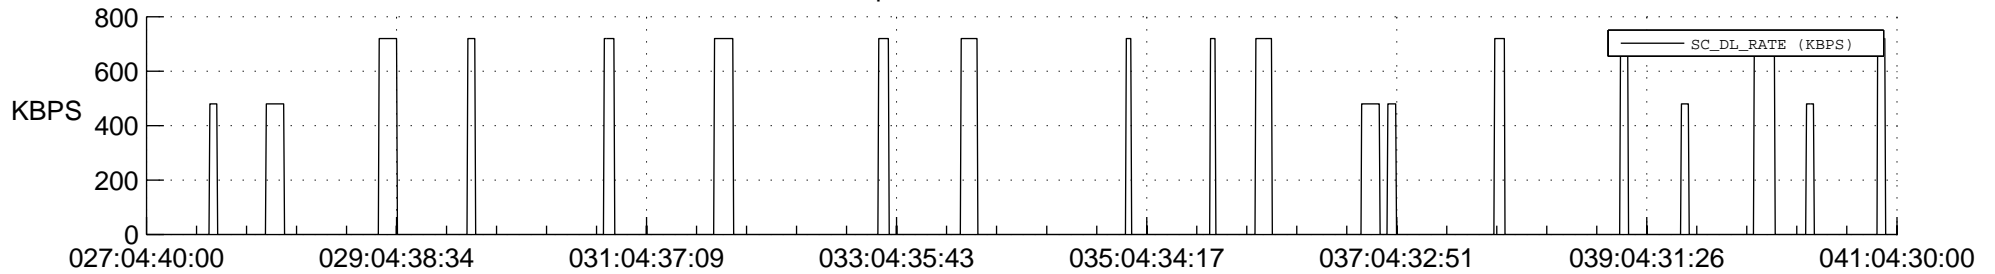

## Spacecraft\_DownLink\_Rate

Ground Time (2021:027:04:40:00.000 -2021:041:04:30:00.000)