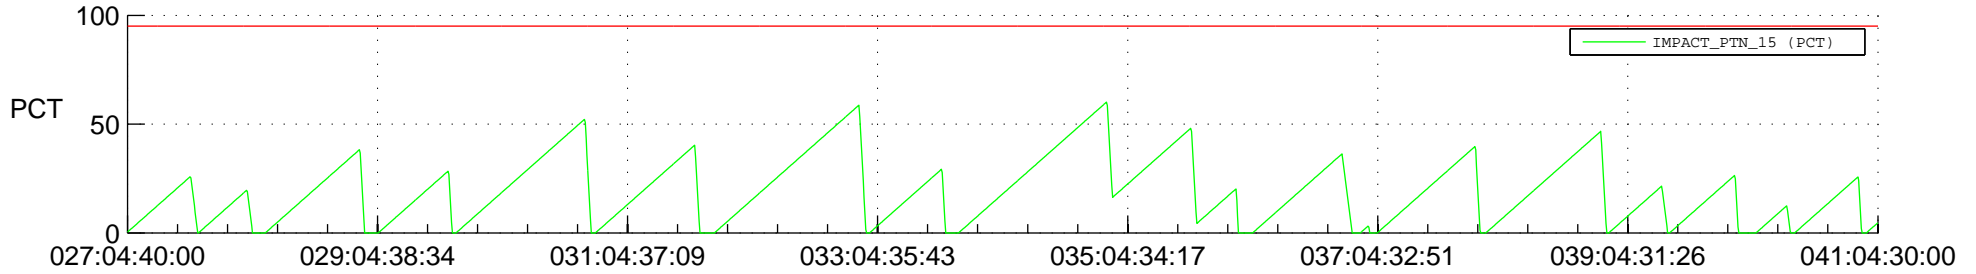

IMPACT_Percent_Full_Prediction