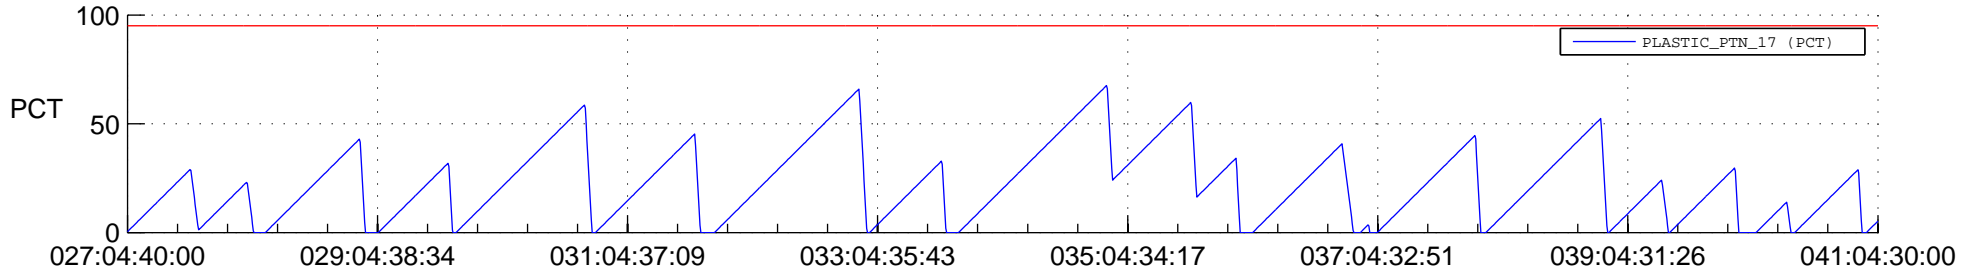

# STEREO AHEAD SSR PCT Full Prediction

## SWAVES\_Percent\_Full\_Prediction

## Spacecraft\_DownLink\_Rate

Ground Time (2021:027:04:40:00.000 -2021:041:04:30:00.000)