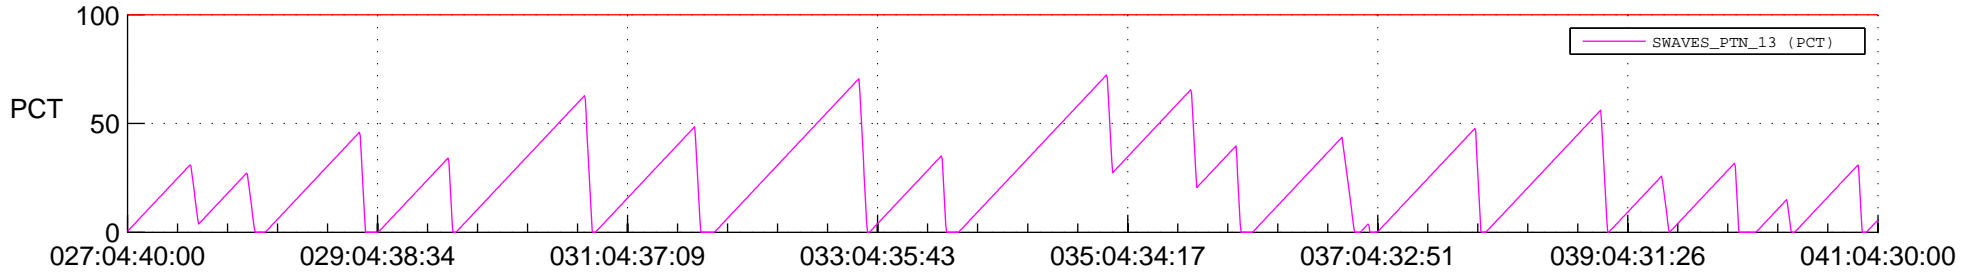

## SWAVES\_Percent\_Full\_Prediction

## Spacecraft\_DownLink\_Rate

Ground Time (2021:027:04:40:00.000 -2021:041:04:30:00.000)