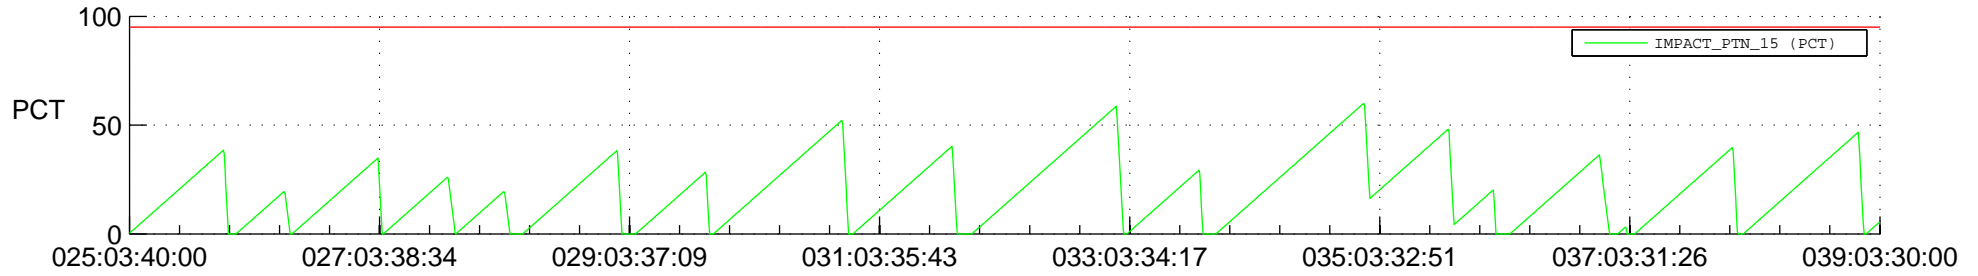

STEREO AHEAD SSR PCT Full Prediction

SWAVES_Percent_Full_Prediction

IMPACT_Percent_Full_Prediction

PLASTIC_Percent_Full_Prediction

Spacecraft_DownLink_Rate

Ground Time (2021:025:03:40:00.000 -2021:039:03:30:00.000)