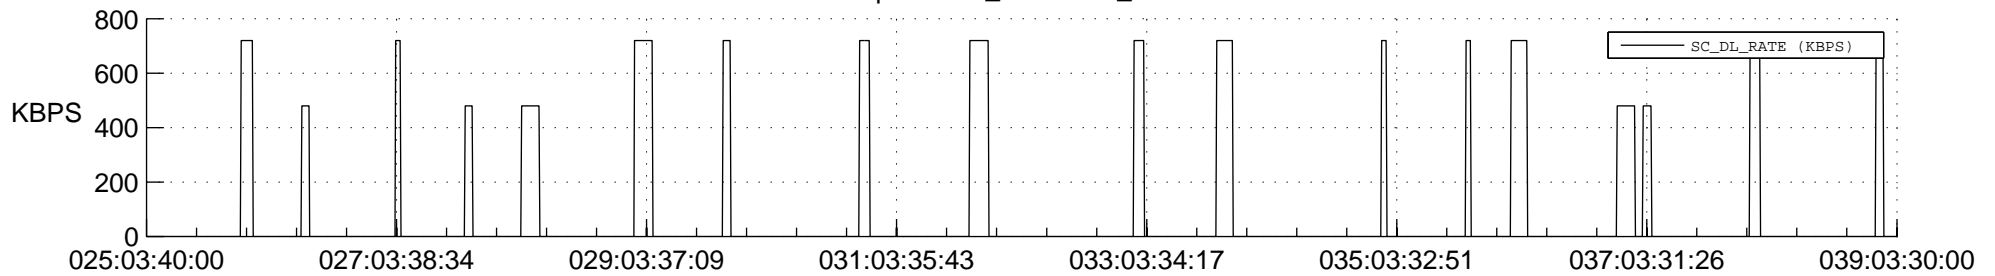

STEREO AHEAD SSR PCT Full Prediction

SWAVES_Percent_Full_Prediction

IMPACT_Percent_Full_Prediction

PLASTIC_Percent_Full_Prediction

Spacecraft_DownLink_Rate

Ground Time (2021:025:03:40:00.000 -2021:039:03:30:00.000)