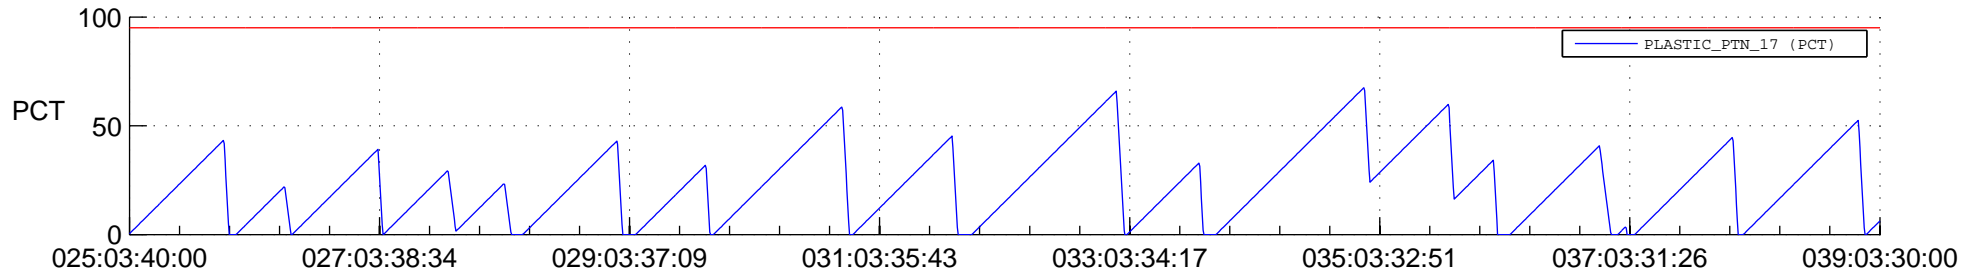

STEREO AHEAD SSR PCT Full Prediction

SWAVES_Percent_Full_Prediction

IMPACT_Percent_Full_Prediction

PLASTIC_Percent_Full_Prediction

Spacecraft_DownLink_Rate

Ground Time (2021:025:03:40:00.000 -2021:039:03:30:00.000)