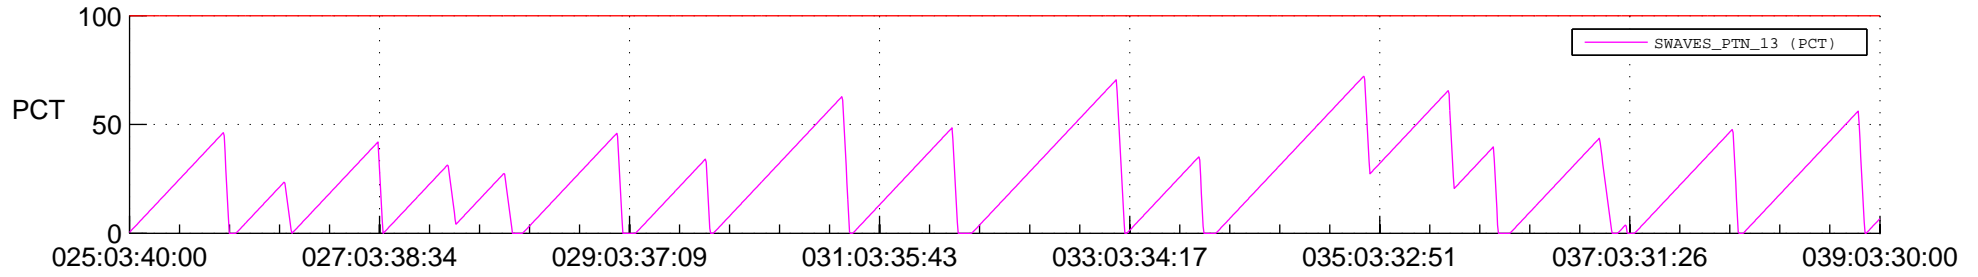

STEREO AHEAD SSR PCT Full Prediction

SWAVES_Percent_Full_Prediction

IMPACT_Percent_Full_Prediction

PLASTIC_Percent_Full_Prediction

Spacecraft_DownLink_Rate

Ground Time (2021:025:03:40:00.000 -2021:039:03:30:00.000)