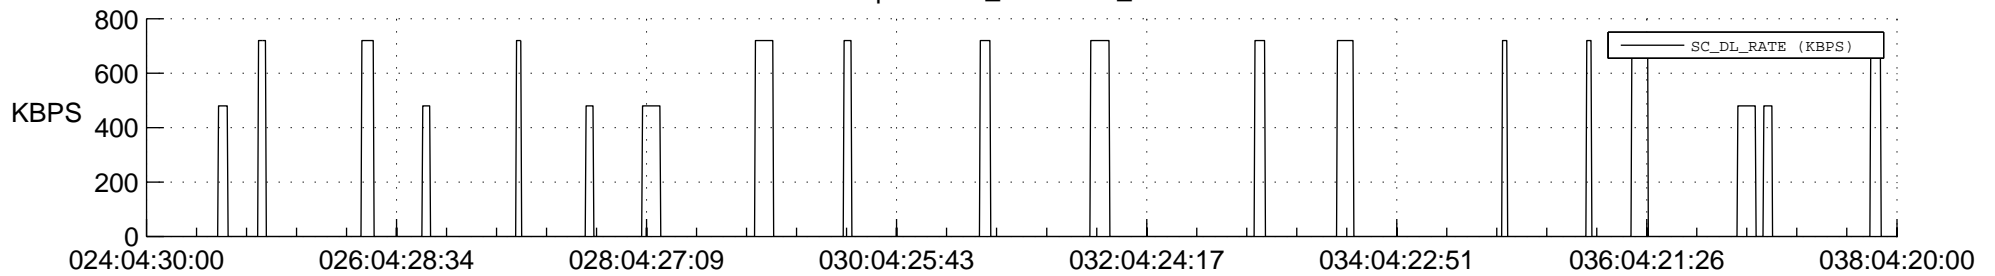

## Spacecraft\_DownLink\_Rate

Ground Time (2021:024:04:30:00.000 -2021:038:04:20:00.000)