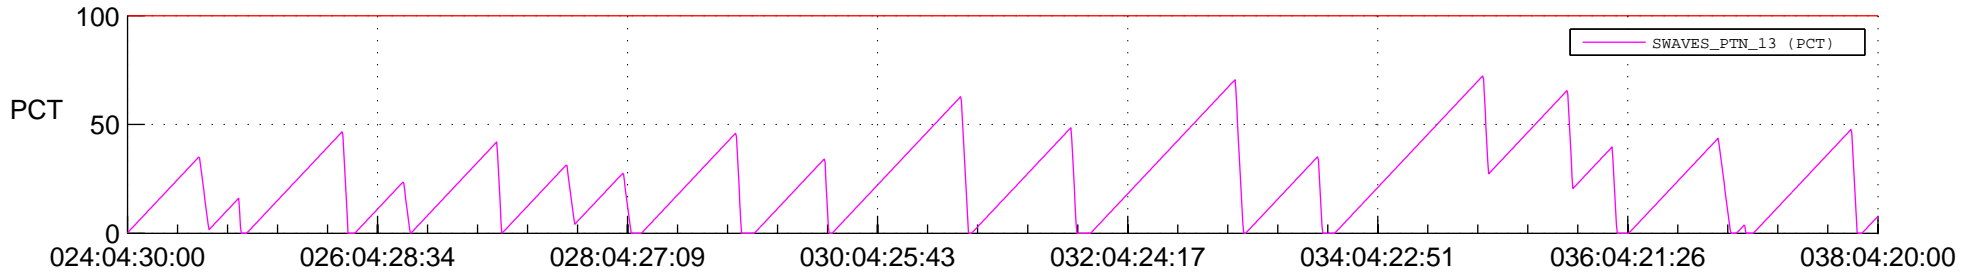

## SWAVES\_Percent\_Full\_Prediction

## Spacecraft\_DownLink\_Rate

Ground Time (2021:024:04:30:00.000 -2021:038:04:20:00.000)