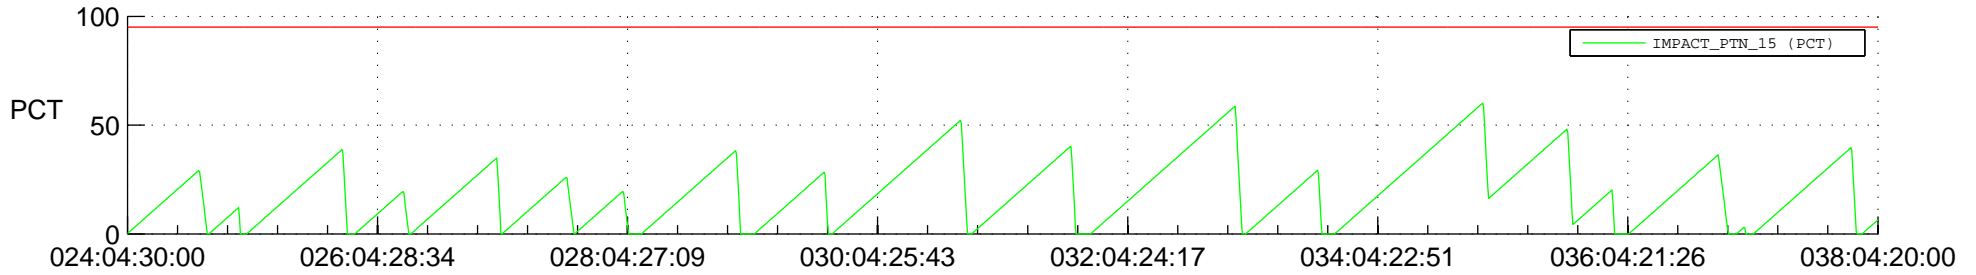

IMPACT_Percent_Full_Prediction