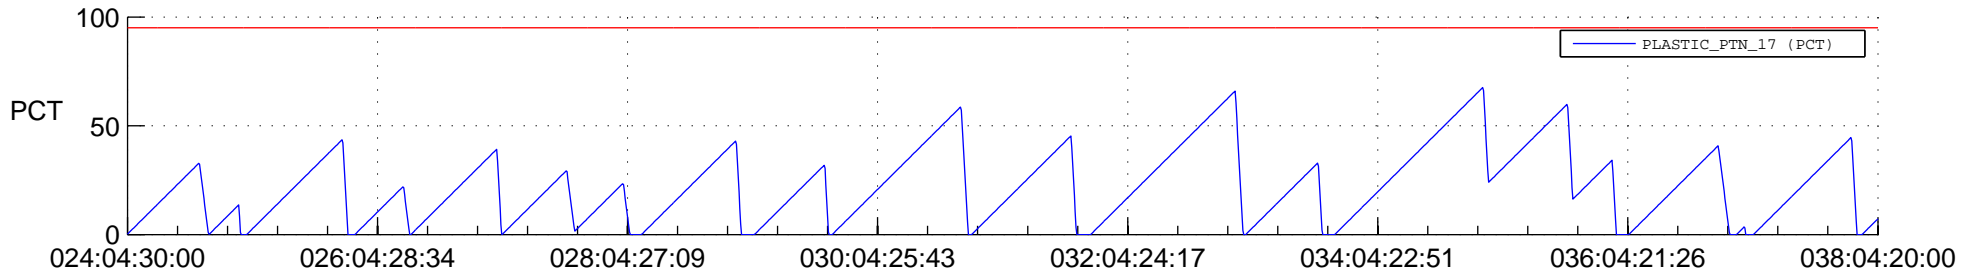

## SWAVES\_Percent\_Full\_Prediction

## Spacecraft\_DownLink\_Rate

Ground Time (2021:024:04:30:00.000 -2021:038:04:20:00.000)