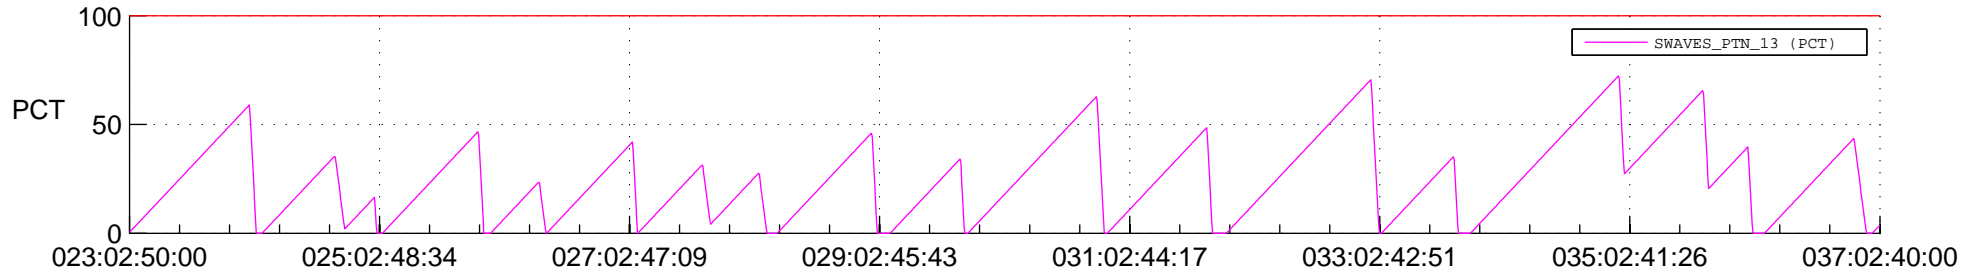

STEREO AHEAD SSR PCT Full Prediction

SWAVES_Percent_Full_Prediction

IMPACT_Percent_Full_Prediction

PLASTIC_Percent_Full_Prediction

Spacecraft_DownLink_Rate

Ground Time (2021:023:02:50:00.000 -2021:037:02:40:00.000)