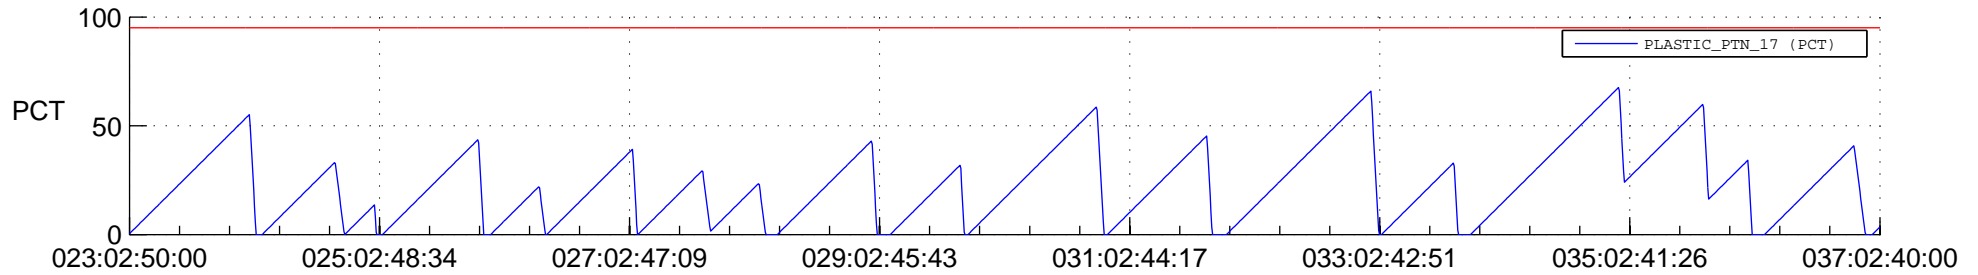

STEREO AHEAD SSR PCT Full Prediction

SWAVES_Percent_Full_Prediction

IMPACT_Percent_Full_Prediction

PLASTIC_Percent_Full_Prediction

Spacecraft_DownLink_Rate

Ground Time (2021:023:02:50:00.000 -2021:037:02:40:00.000)