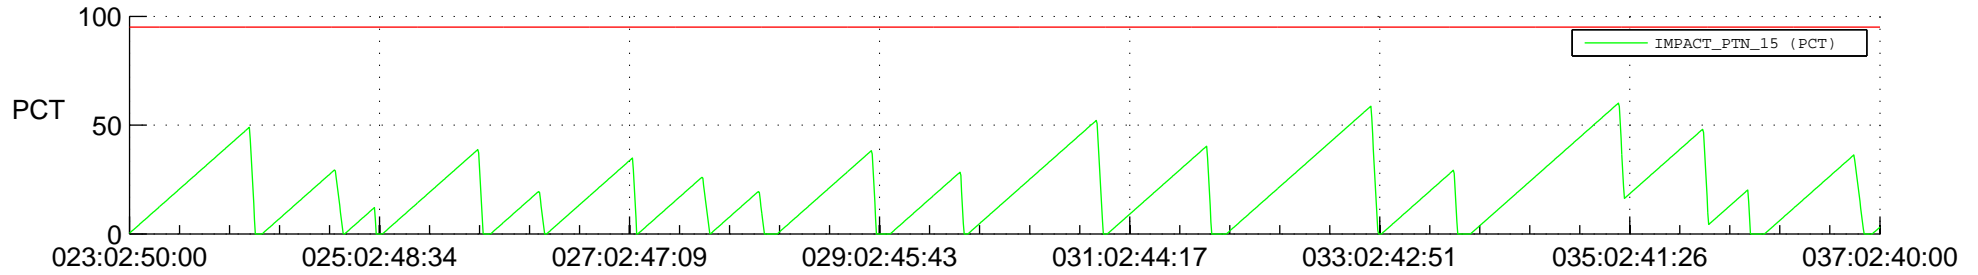

STEREO AHEAD SSR PCT Full Prediction

SWAVES_Percent_Full_Prediction

IMPACT_Percent_Full_Prediction

PLASTIC_Percent_Full_Prediction

Spacecraft_DownLink_Rate

Ground Time (2021:023:02:50:00.000 -2021:037:02:40:00.000)