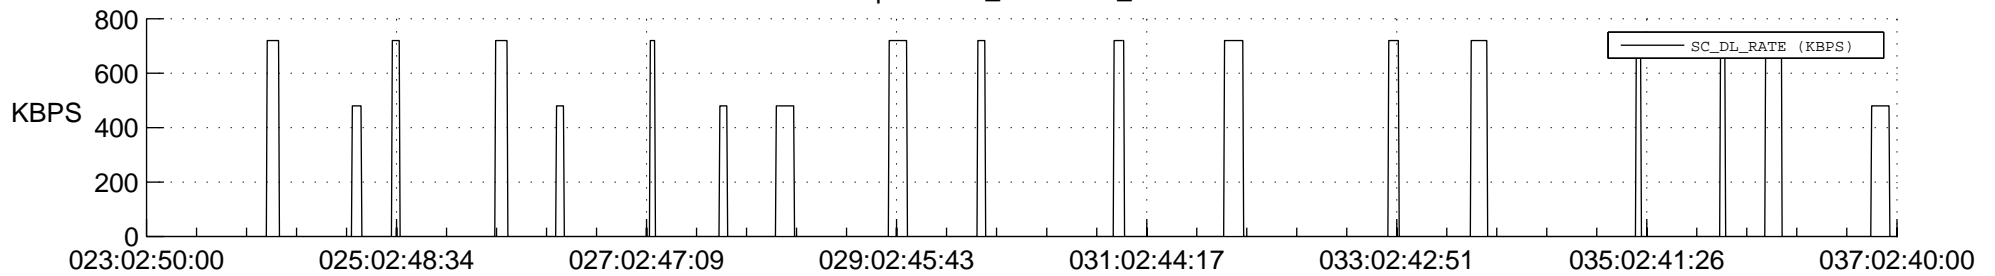

STEREO AHEAD SSR PCT Full Prediction

SWAVES_Percent_Full_Prediction

IMPACT_Percent_Full_Prediction

PLASTIC_Percent_Full_Prediction

Spacecraft_DownLink_Rate

Ground Time (2021:023:02:50:00.000 -2021:037:02:40:00.000)