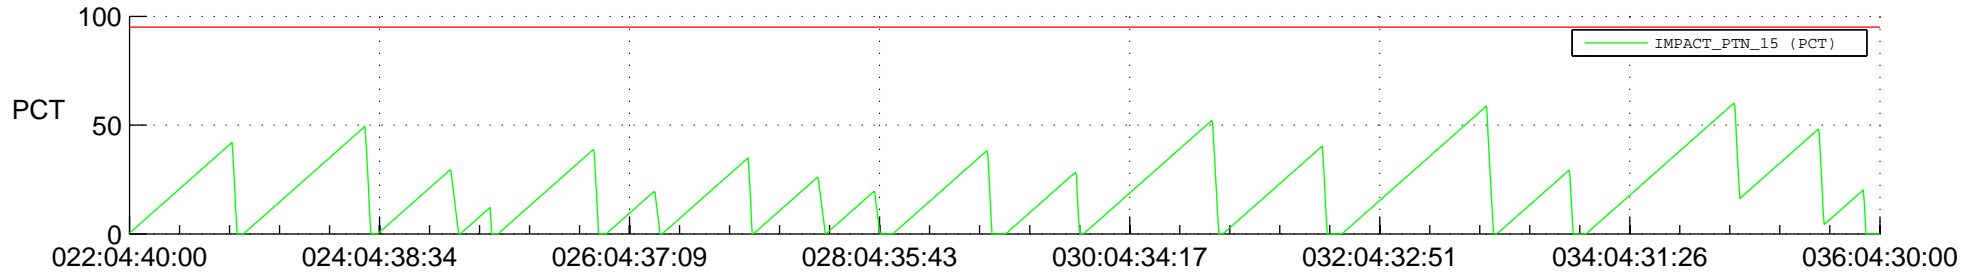

IMPACT_Percent_Full_Prediction