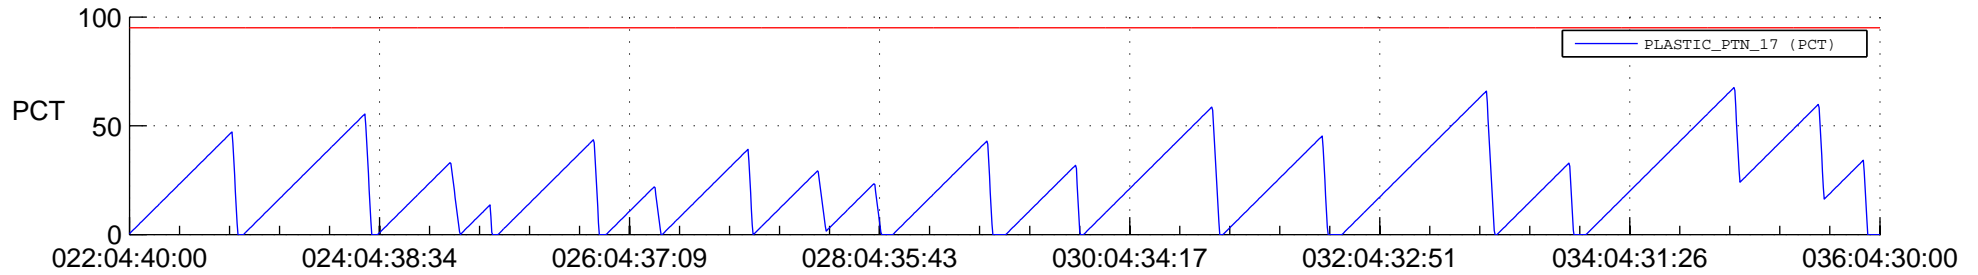

# STEREO AHEAD SSR PCT Full Prediction

## SWAVES\_Percent\_Full\_Prediction

## Spacecraft\_DownLink\_Rate

Ground Time (2021:022:04:40:00.000 -2021:036:04:30:00.000)