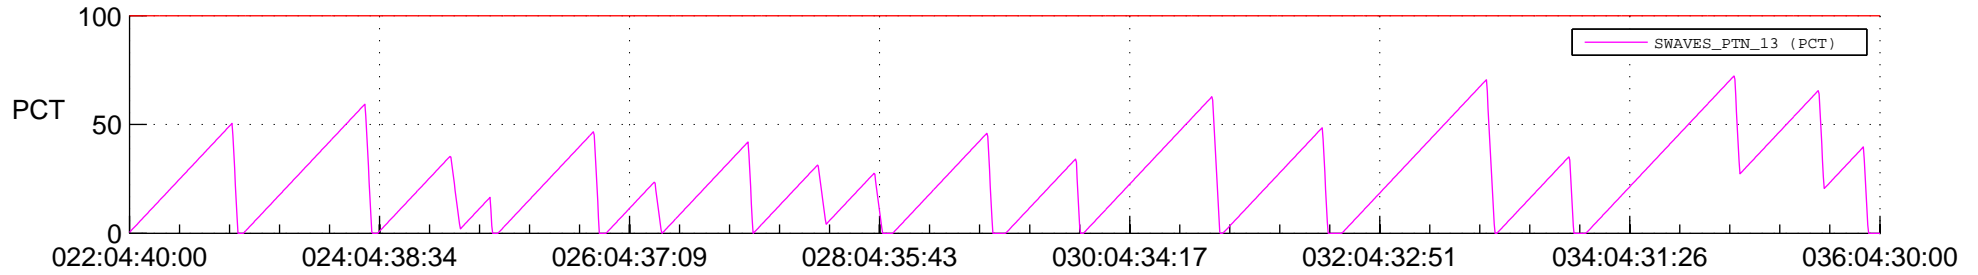

## SWAVES\_Percent\_Full\_Prediction

## Spacecraft\_DownLink\_Rate

Ground Time (2021:022:04:40:00.000 -2021:036:04:30:00.000)