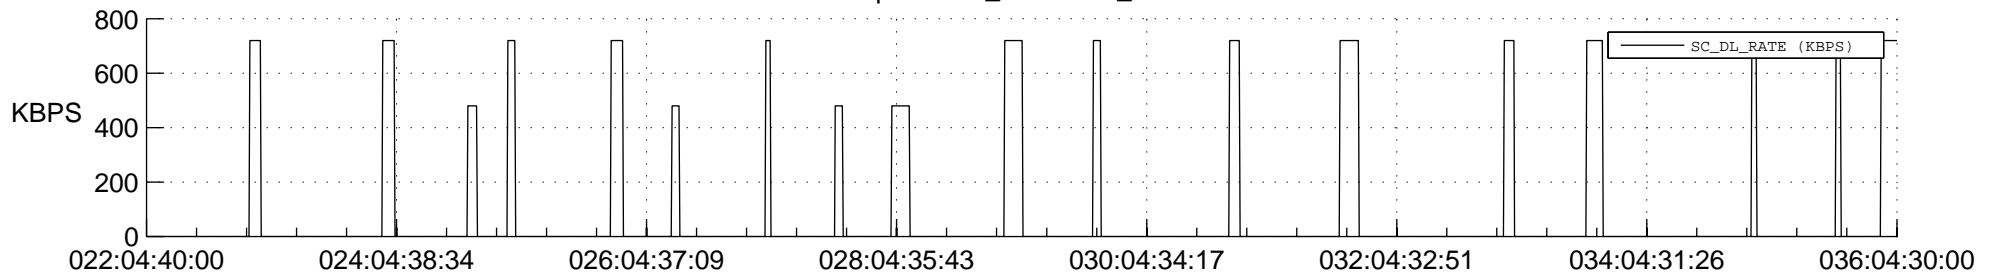

## Spacecraft\_DownLink\_Rate

Ground Time (2021:022:04:40:00.000 -2021:036:04:30:00.000)