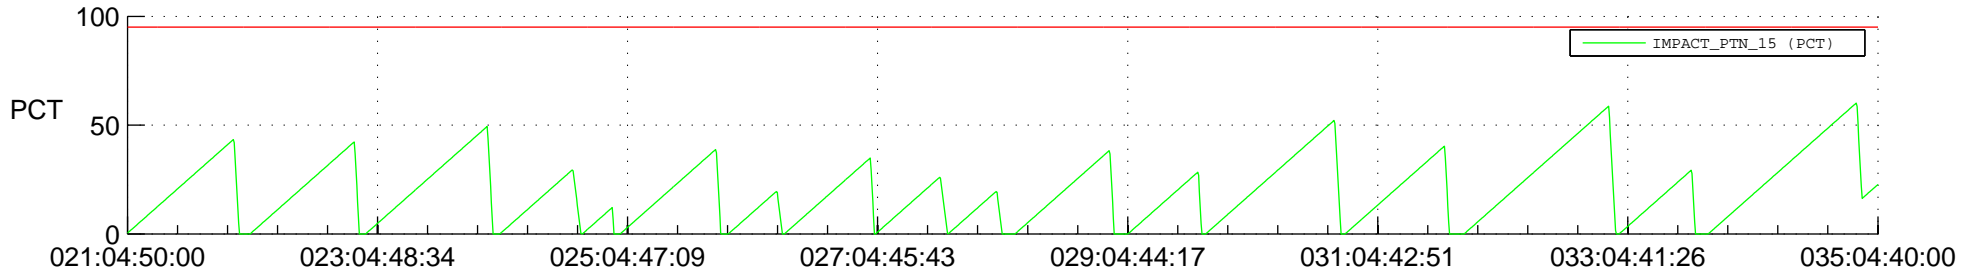

STEREO AHEAD SSR PCT Full Prediction

SWAVES_Percent_Full_Prediction

IMPACT_Percent_Full_Prediction

PLASTIC_Percent_Full_Prediction

Spacecraft_DownLink_Rate