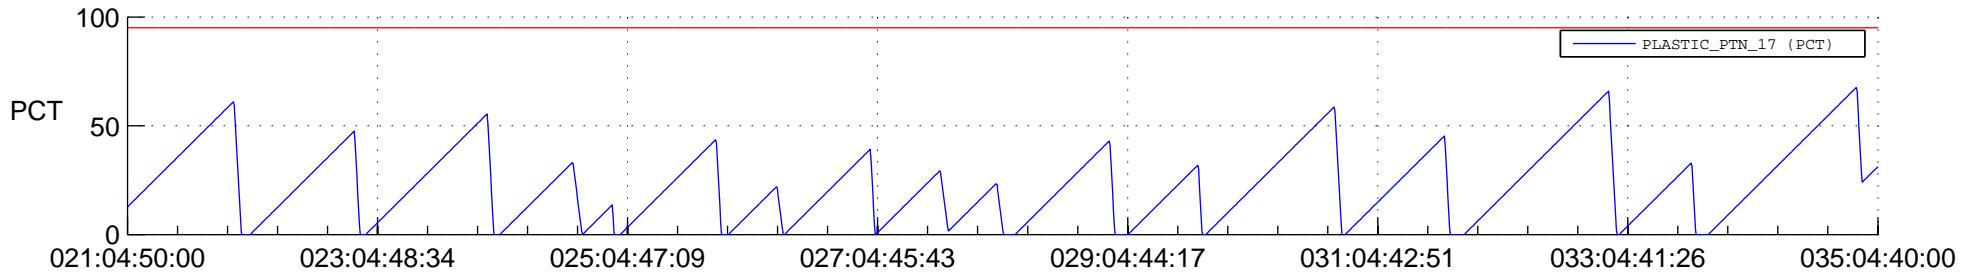

STEREO AHEAD SSR PCT Full Prediction

SWAVES_Percent_Full_Prediction

IMPACT_Percent_Full_Prediction

PLASTIC_Percent_Full_Prediction

Spacecraft_DownLink_Rate