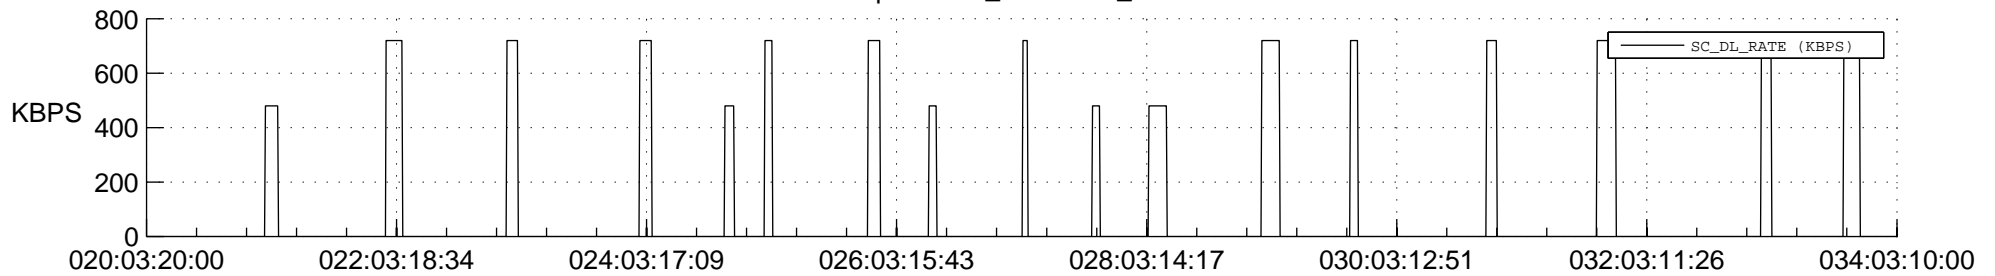

## Spacecraft\_DownLink\_Rate

Ground Time (2021:020:03:20:00.000 -2021:034:03:10:00.000)