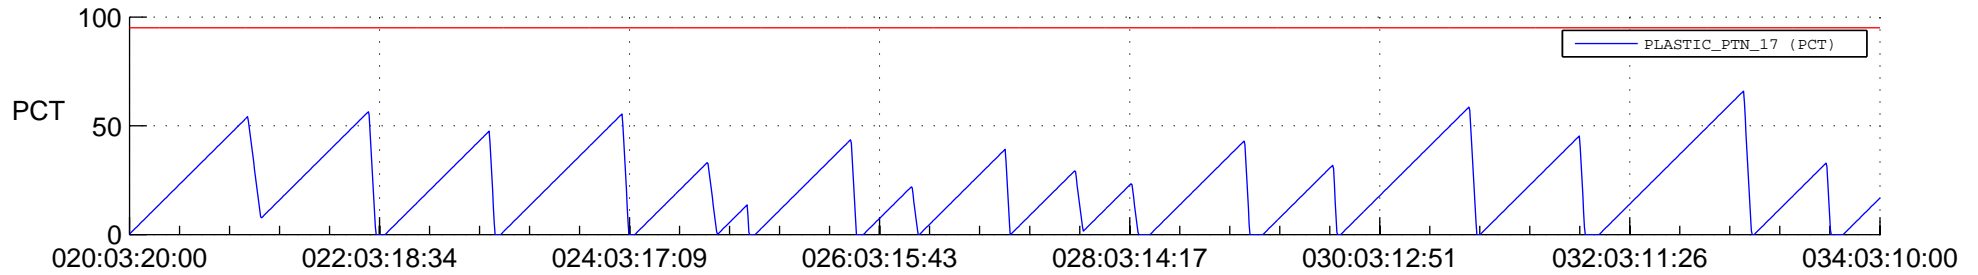

# STEREO AHEAD SSR PCT Full Prediction

## SWAVES\_Percent\_Full\_Prediction

## Spacecraft\_DownLink\_Rate

Ground Time (2021:020:03:20:00.000 -2021:034:03:10:00.000)