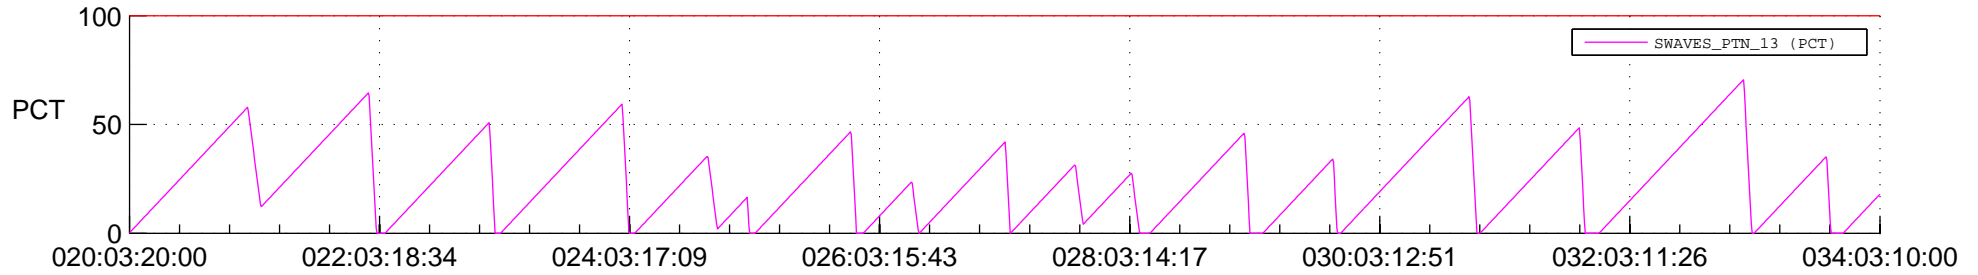

## SWAVES\_Percent\_Full\_Prediction

## Spacecraft\_DownLink\_Rate

Ground Time (2021:020:03:20:00.000 -2021:034:03:10:00.000)