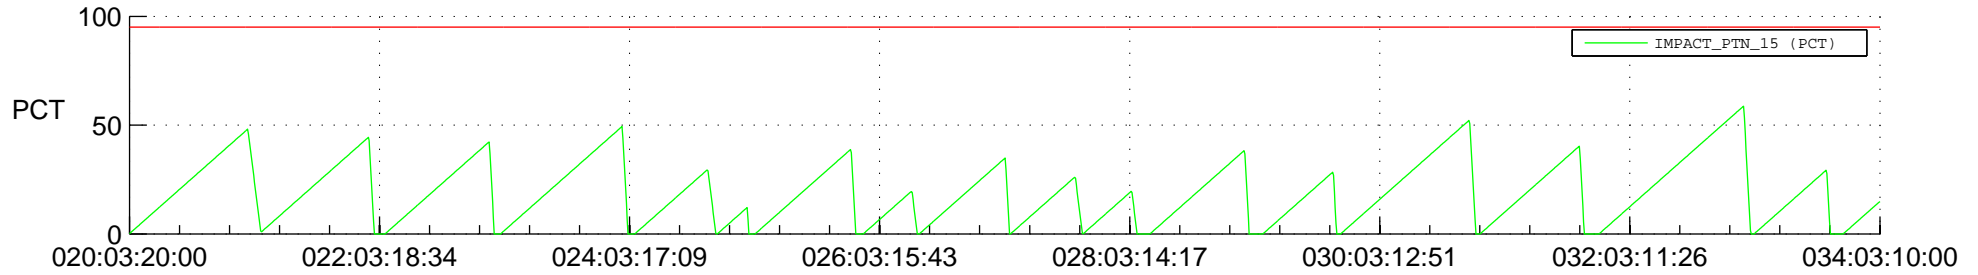

IMPACT_Percent_Full_Prediction