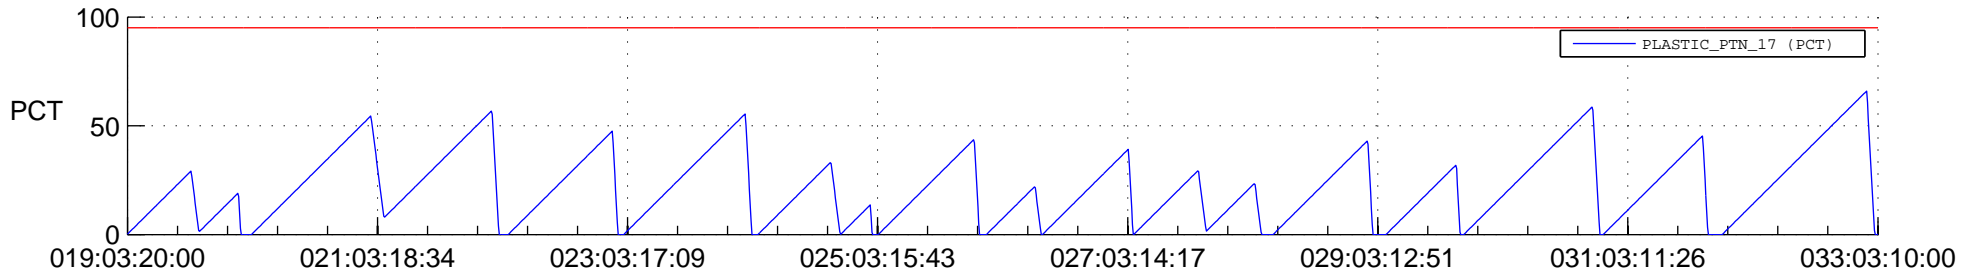

STEREO AHEAD SSR PCT Full Prediction

SWAVES_Percent_Full_Prediction

IMPACT_Percent_Full_Prediction

PLASTIC_Percent_Full_Prediction

Spacecraft_DownLink_Rate

Ground Time (2021:019:03:20:00.000 -2021:033:03:10:00.000)