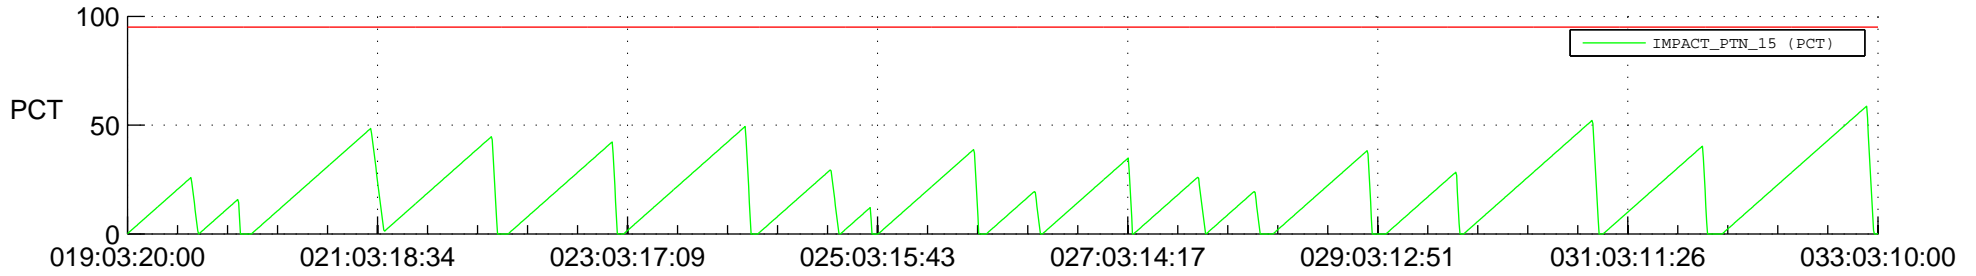

STEREO AHEAD SSR PCT Full Prediction

SWAVES_Percent_Full_Prediction

IMPACT_Percent_Full_Prediction

PLASTIC_Percent_Full_Prediction

Spacecraft_DownLink_Rate

Ground Time (2021:019:03:20:00.000 -2021:033:03:10:00.000)