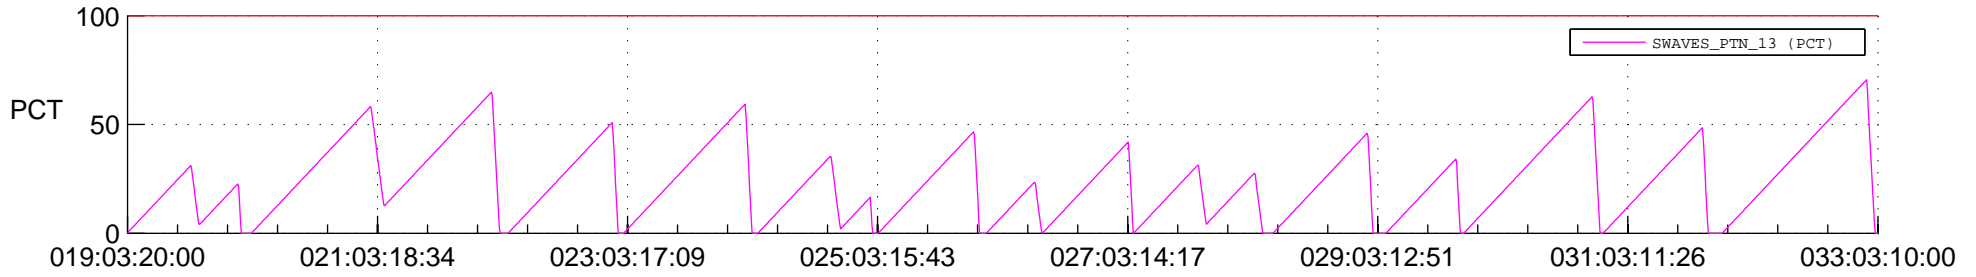

STEREO AHEAD SSR PCT Full Prediction

SWAVES_Percent_Full_Prediction

IMPACT_Percent_Full_Prediction

PLASTIC_Percent_Full_Prediction

Spacecraft_DownLink_Rate

Ground Time (2021:019:03:20:00.000 -2021:033:03:10:00.000)