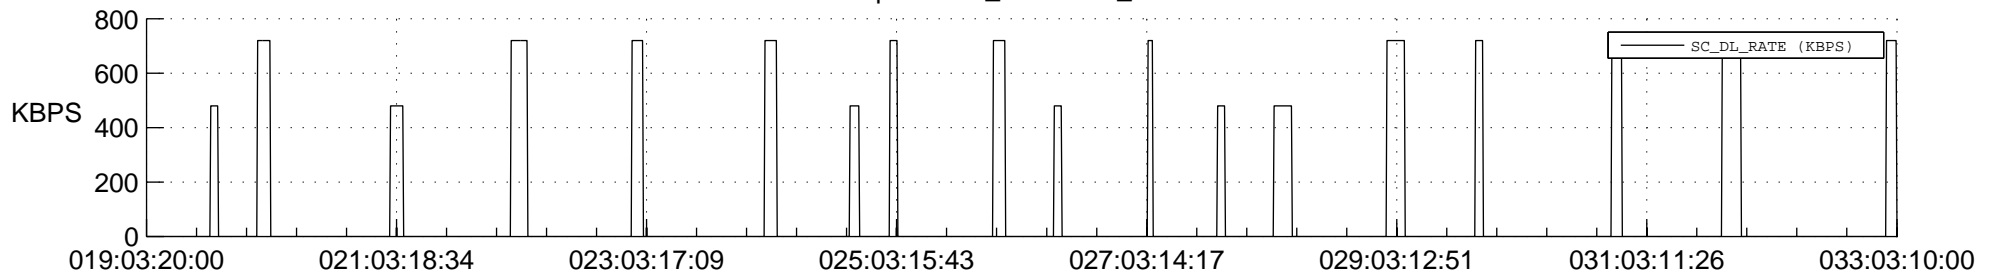

STEREO AHEAD SSR PCT Full Prediction

SWAVES_Percent_Full_Prediction

IMPACT_Percent_Full_Prediction

PLASTIC_Percent_Full_Prediction

Spacecraft_DownLink_Rate

Ground Time (2021:019:03:20:00.000 -2021:033:03:10:00.000)